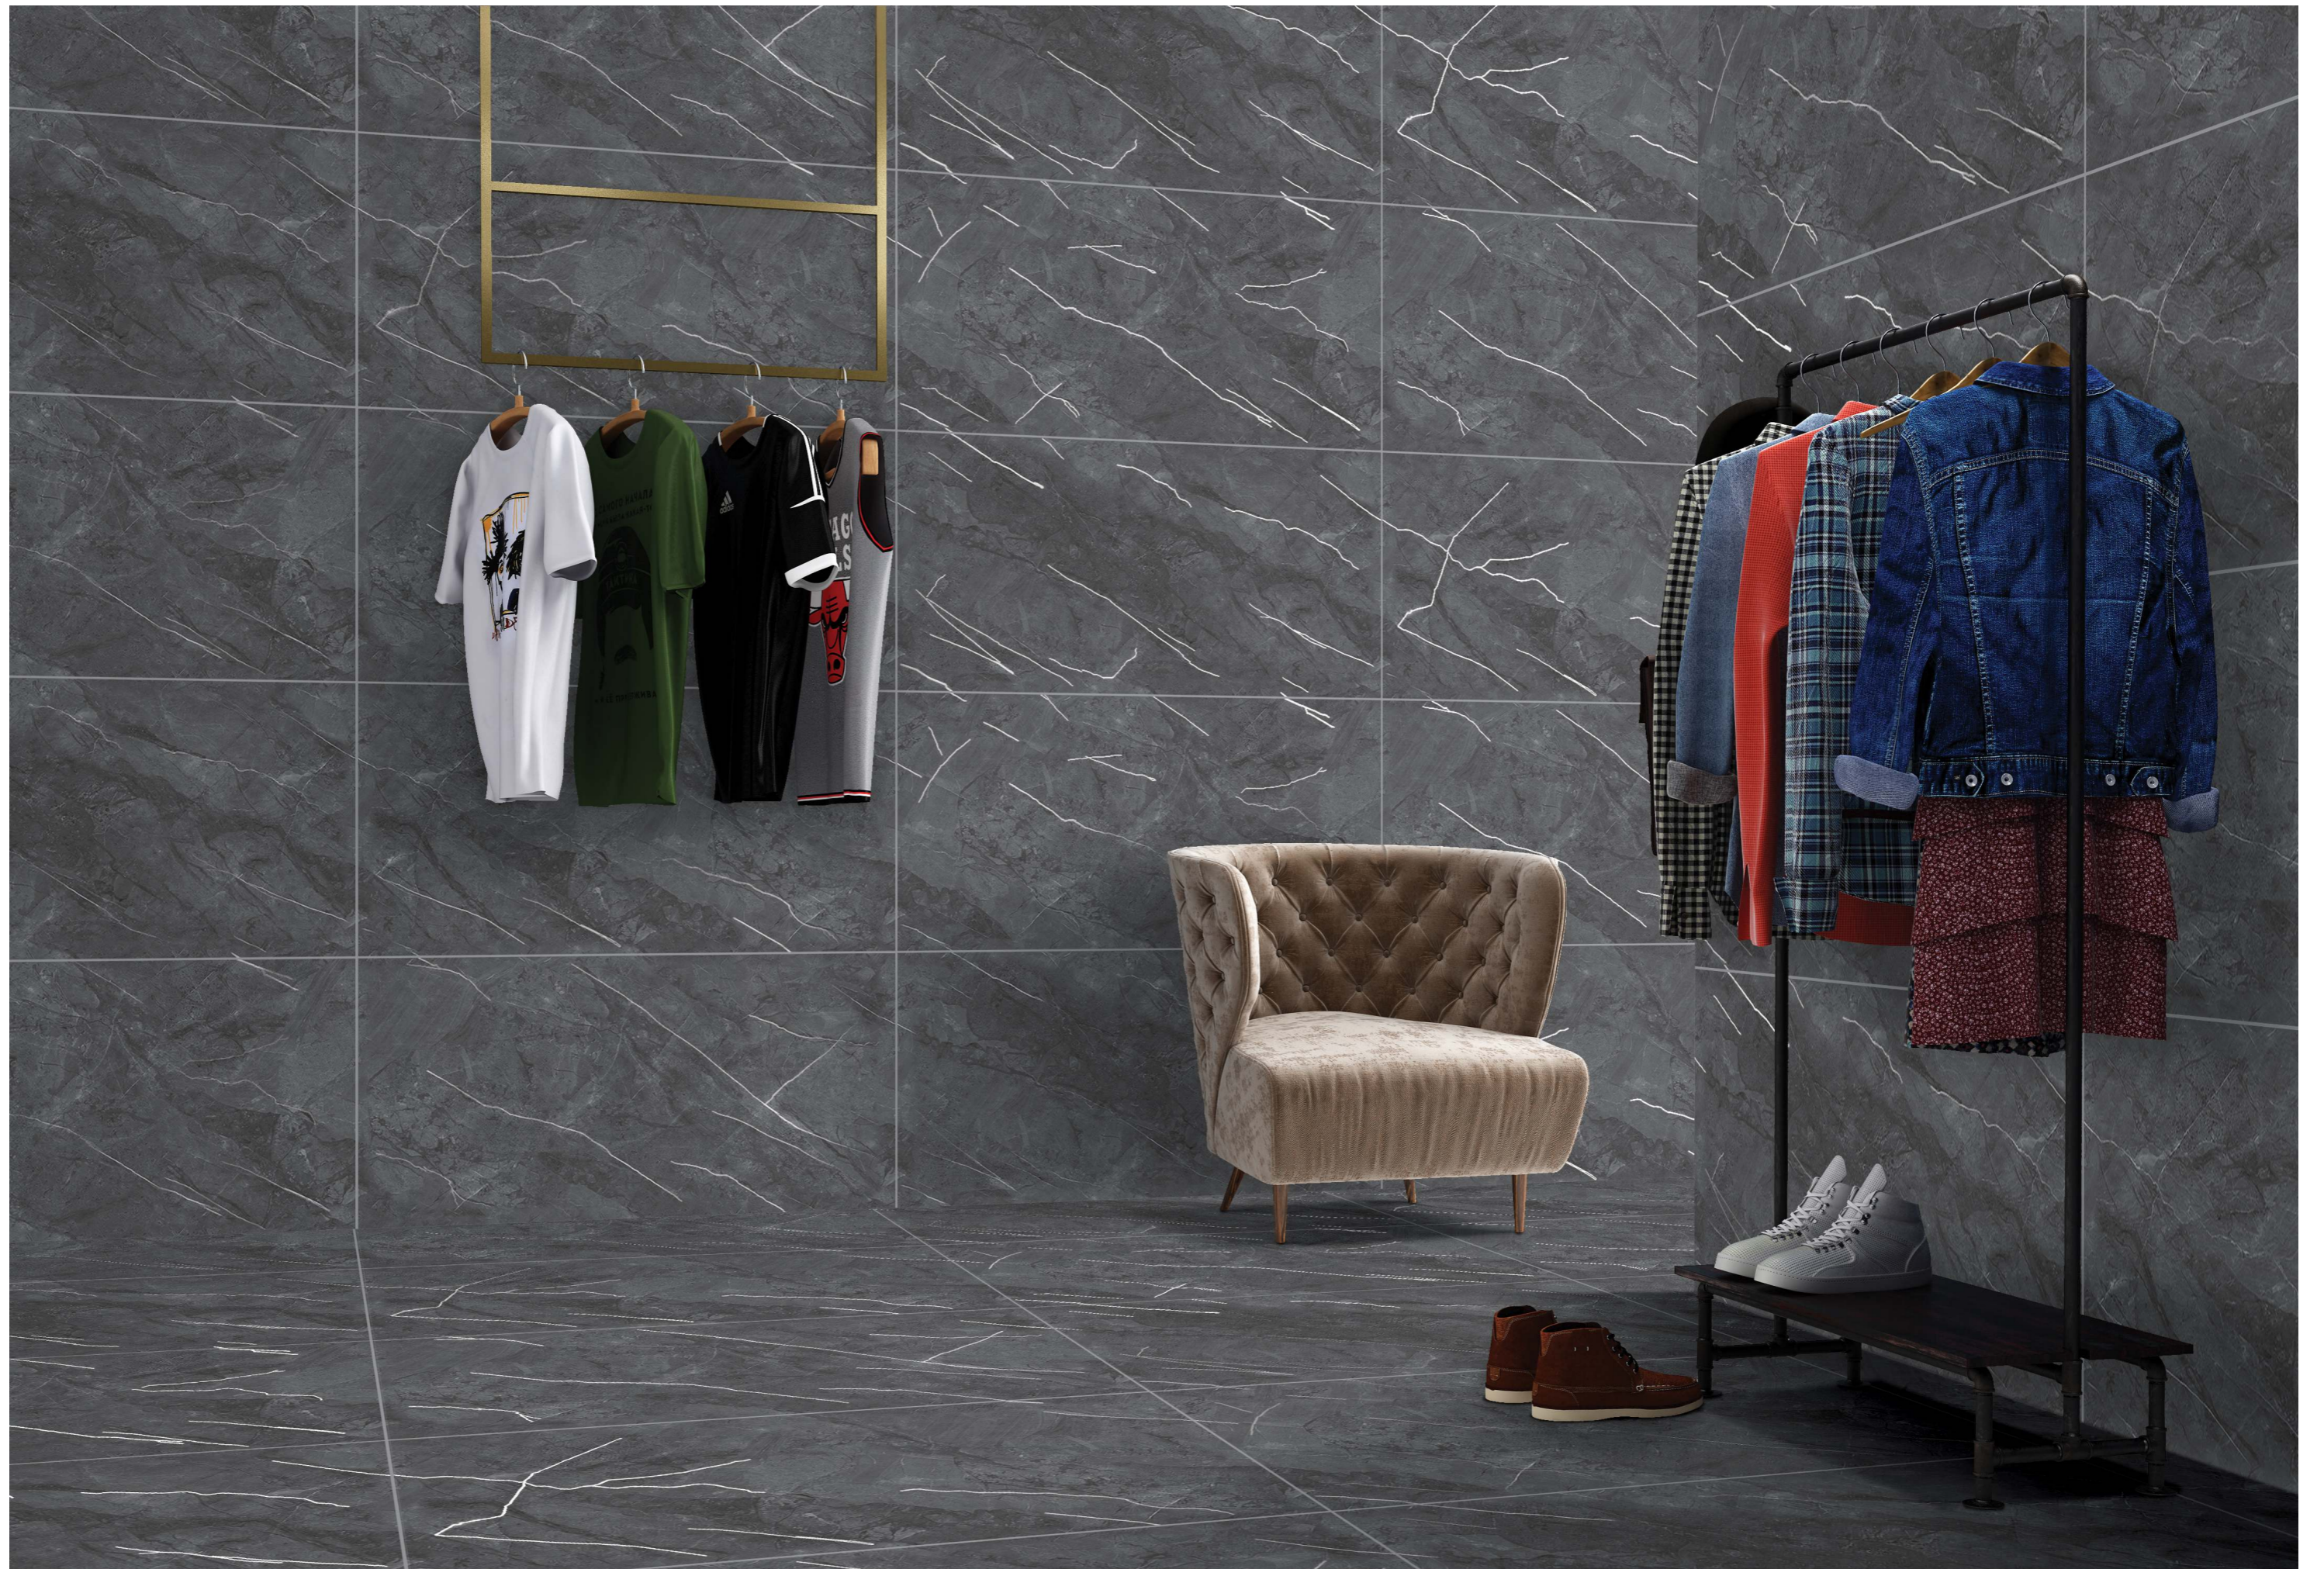

## **BLENDART GREY**

Finish :  
**CARVING SURFACE**

Thickness :  
**8.5MM**

Size :  
**600X1200MM**  
**60X120CM**  
**2'X4'**

**6**  
RANDOMS