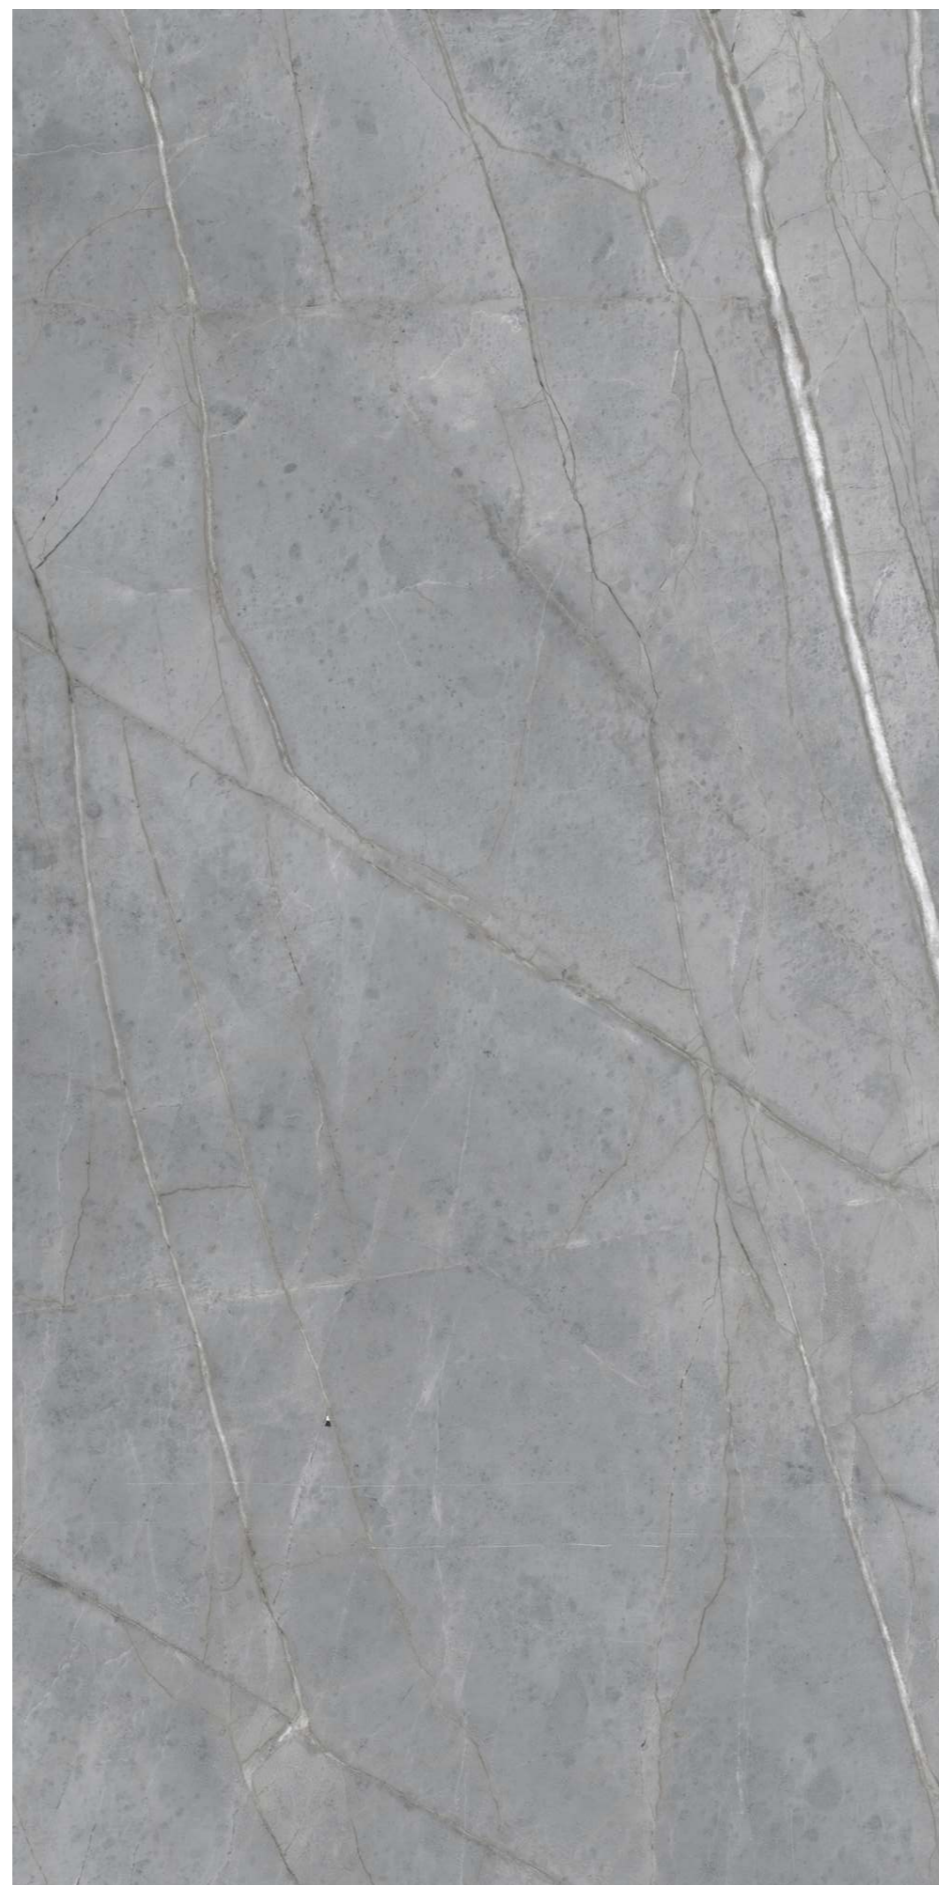

AVILA GREY

Finish :
CARVING SURFACE

Thickness :
8.5MM

Size :
600X1200MM
60X120CM
2'X4'