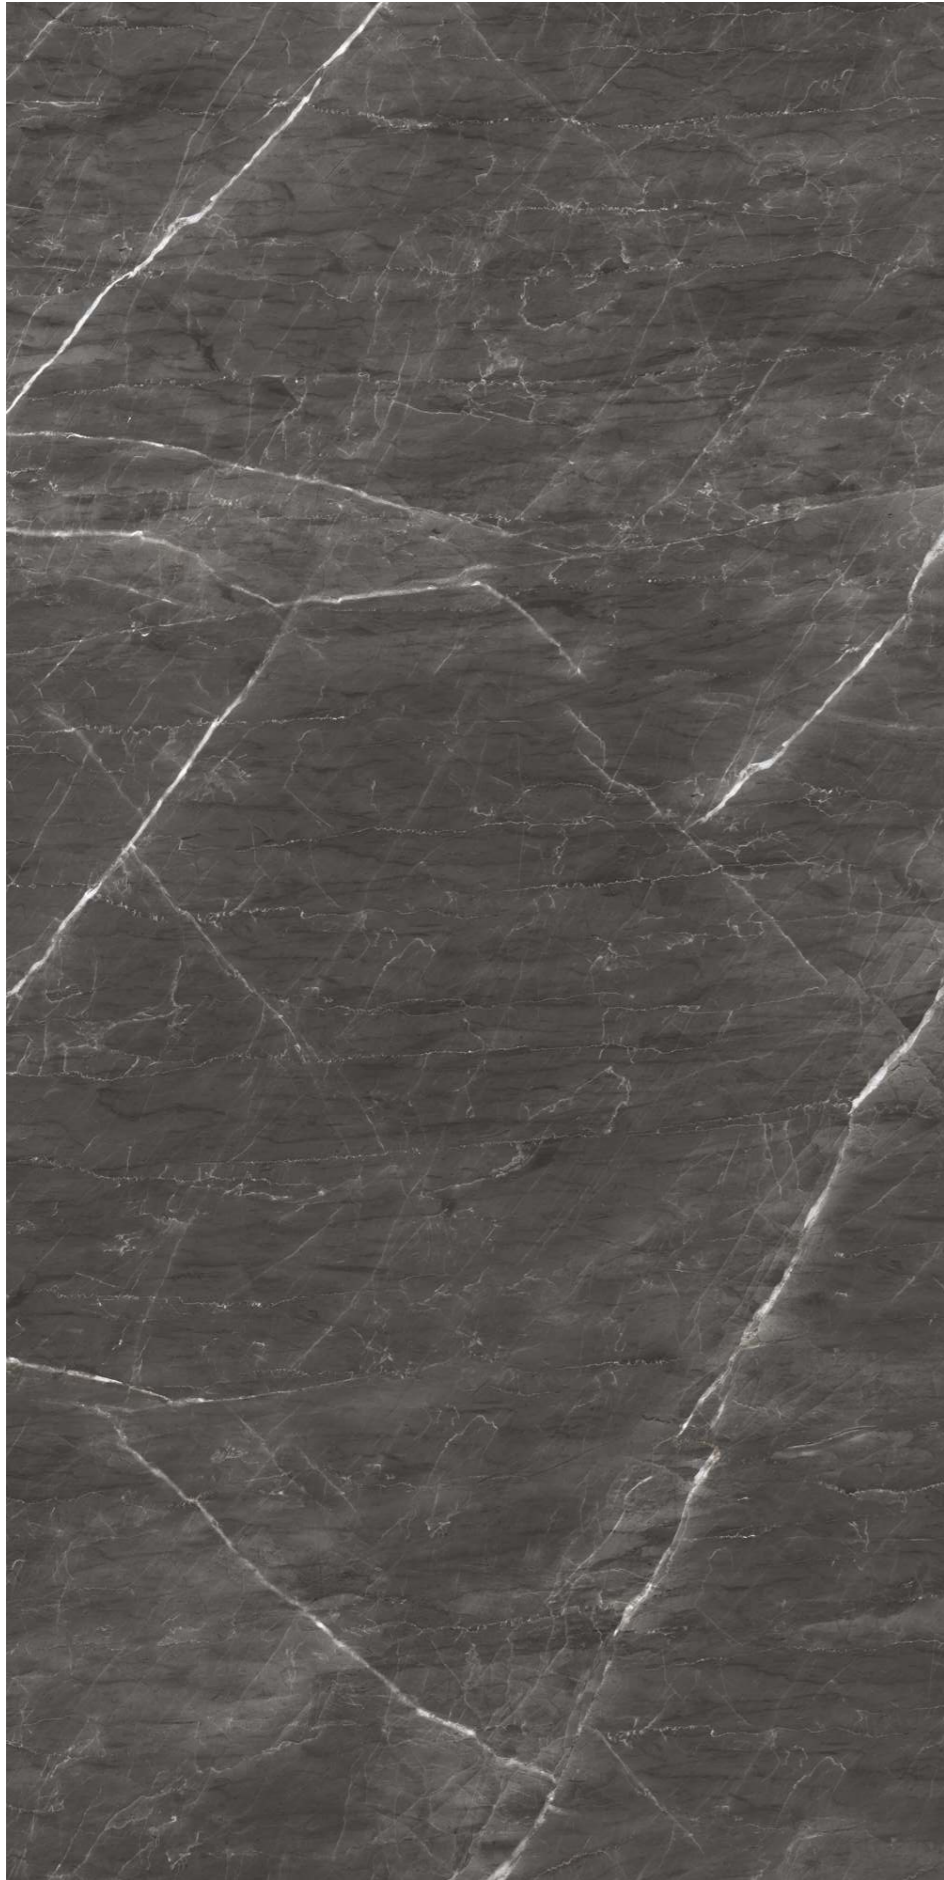

lizon
CERAMICA

FRESCO CHOCO

Finish :
CARVING SURFACE

Thickness :
8.5MM

Size :
600X1200MM
60X120CM
2'X4'

6
RANDOMS