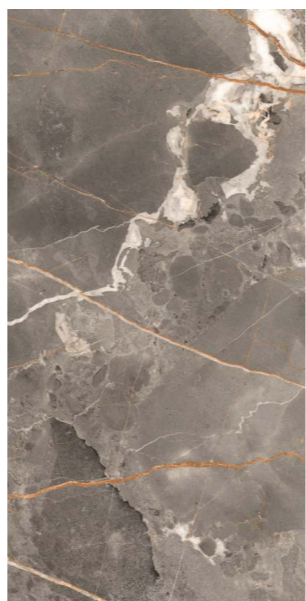

## EFFIEL GREY

Finish :  
**CARVING SURFACE**

Thickness :  
**8.5MM**

Size :  
**600X1200MM**  
**60X120CM**  
**2'X4'**

**lizon**  
CERAMICA