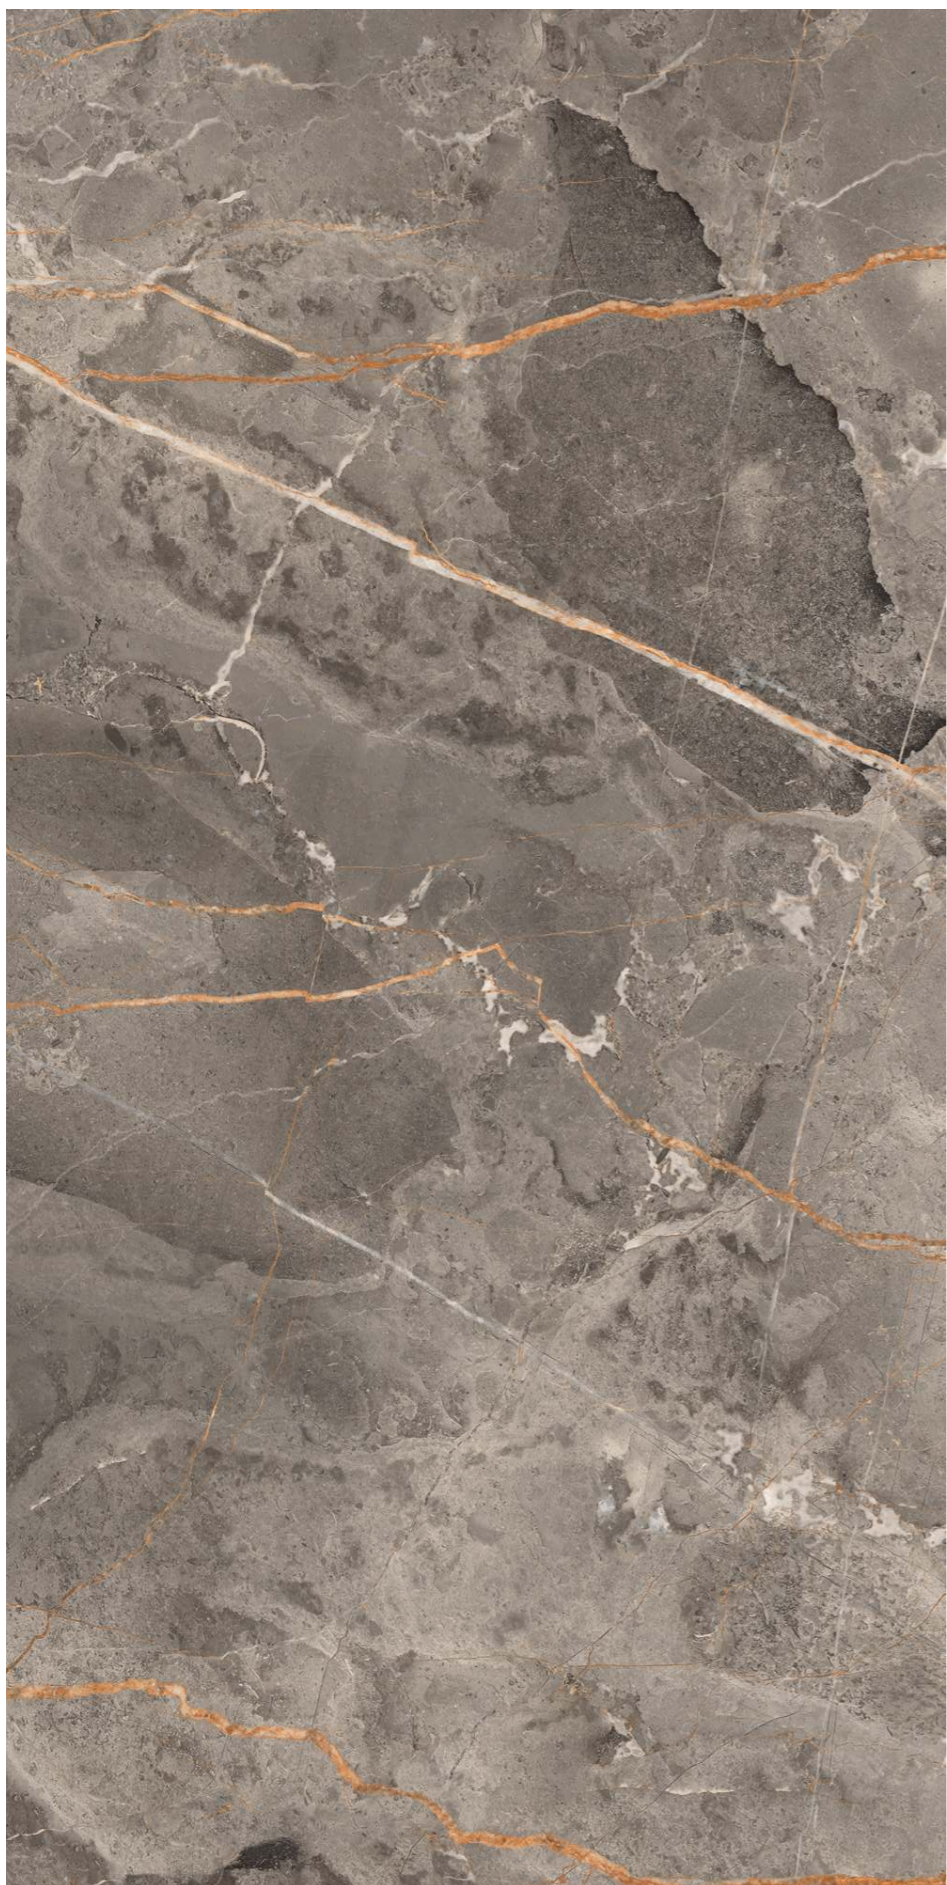

lizon
CERAMICA

FLORITY NATURAL

Finish :
CARVING SURFACE

Thickness :
8.5MM

Size :
600X1200MM
60X120CM
2'X4'

↖
4
RANDOMS