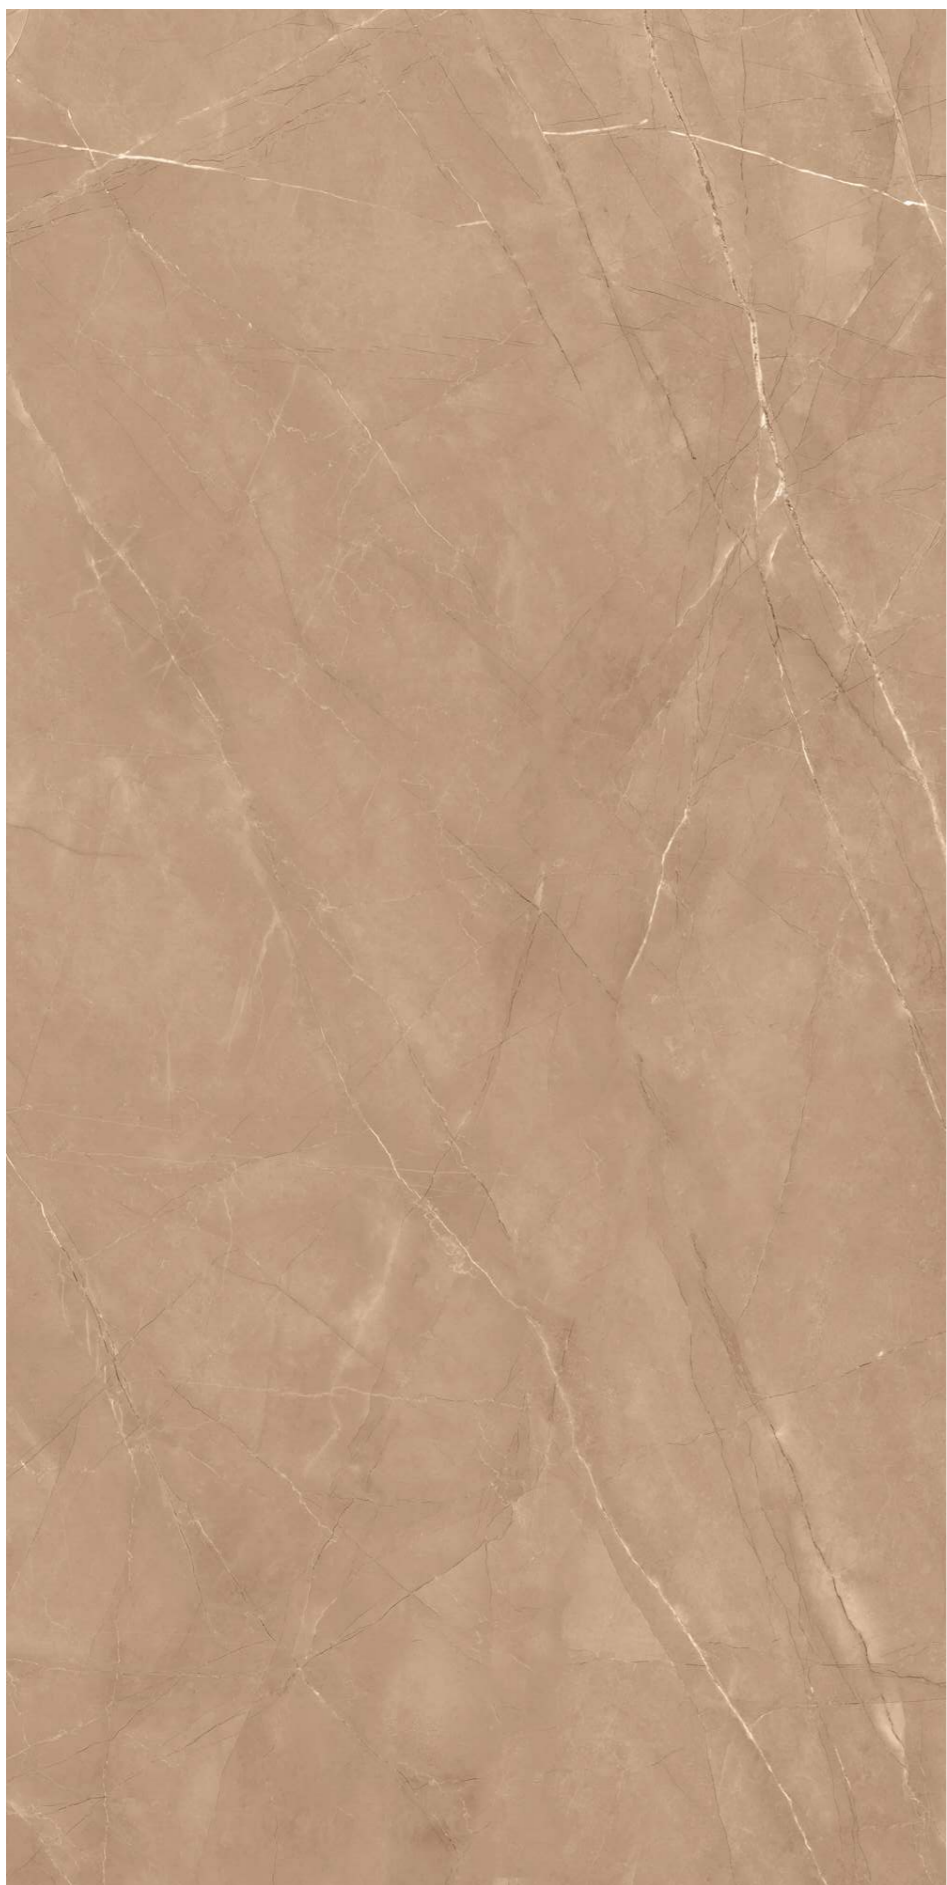

## DEXTER IVORY

Finish :  
**CARVING SURFACE**

Thickness :  
**8.5MM**

Size :  
**600X1200MM**  
**60X120CM**  
**2'X4'**

**lizon**  
CERAMICA