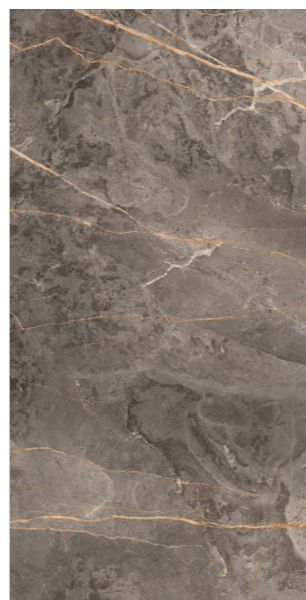

## EFFIEL GREY

Finish :  
**CARVING SURFACE**

Thickness :  
**8.5MM**

Size :  
**600X1200MM**  
**60X120CM**  
**2'X4'**

**lizon**  
CERAMICA