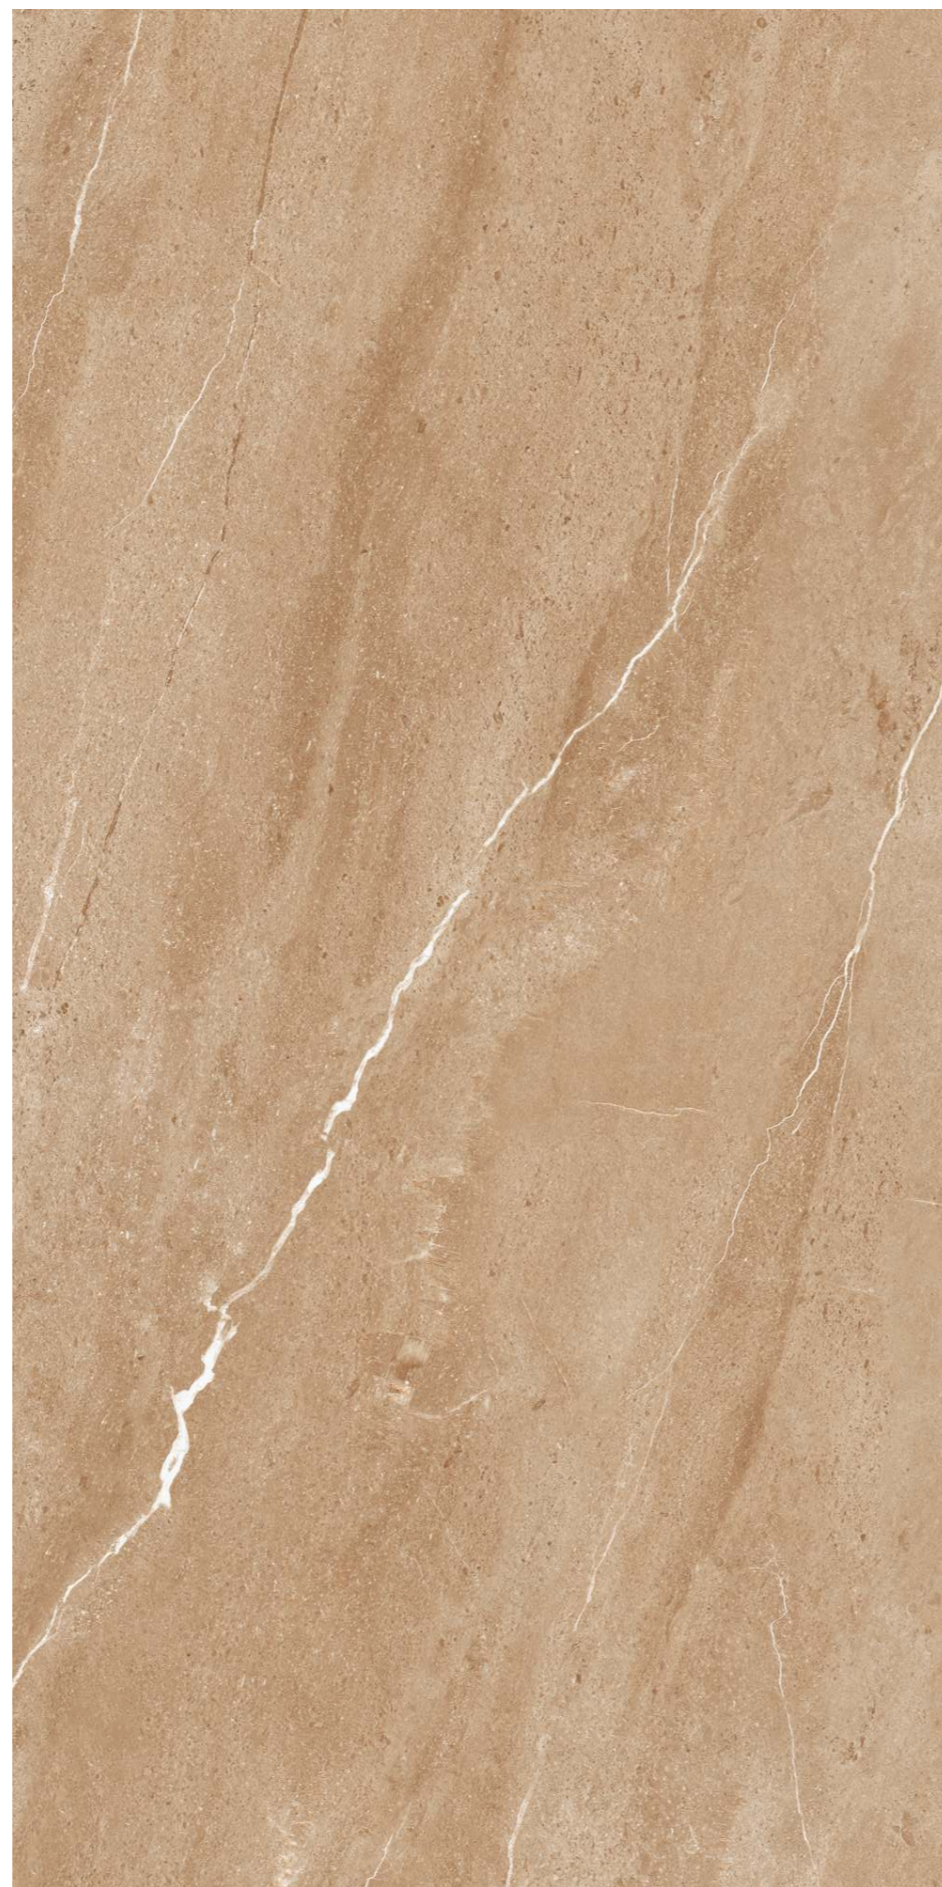

OCEANIC BROWN

Finish :
CARVING SURFACE

Thickness :
8.5MM

Size :
600X1200MM
60X120CM
2'X4'