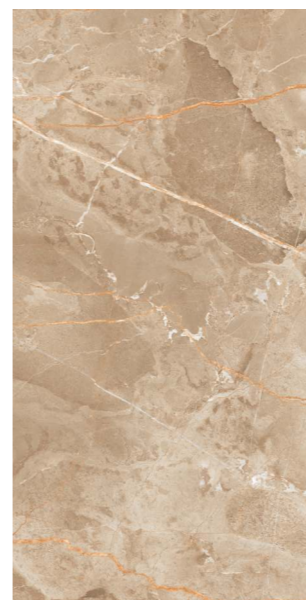

## FLORITY BIANCO

Finish :  
**CARVING SURFACE**

Thickness :  
**8.5MM**

Size :  
**600X1200MM**  
**60X120CM**  
**2'X4'**

4  
RANDOMS

**lizon**  
CERAMICA