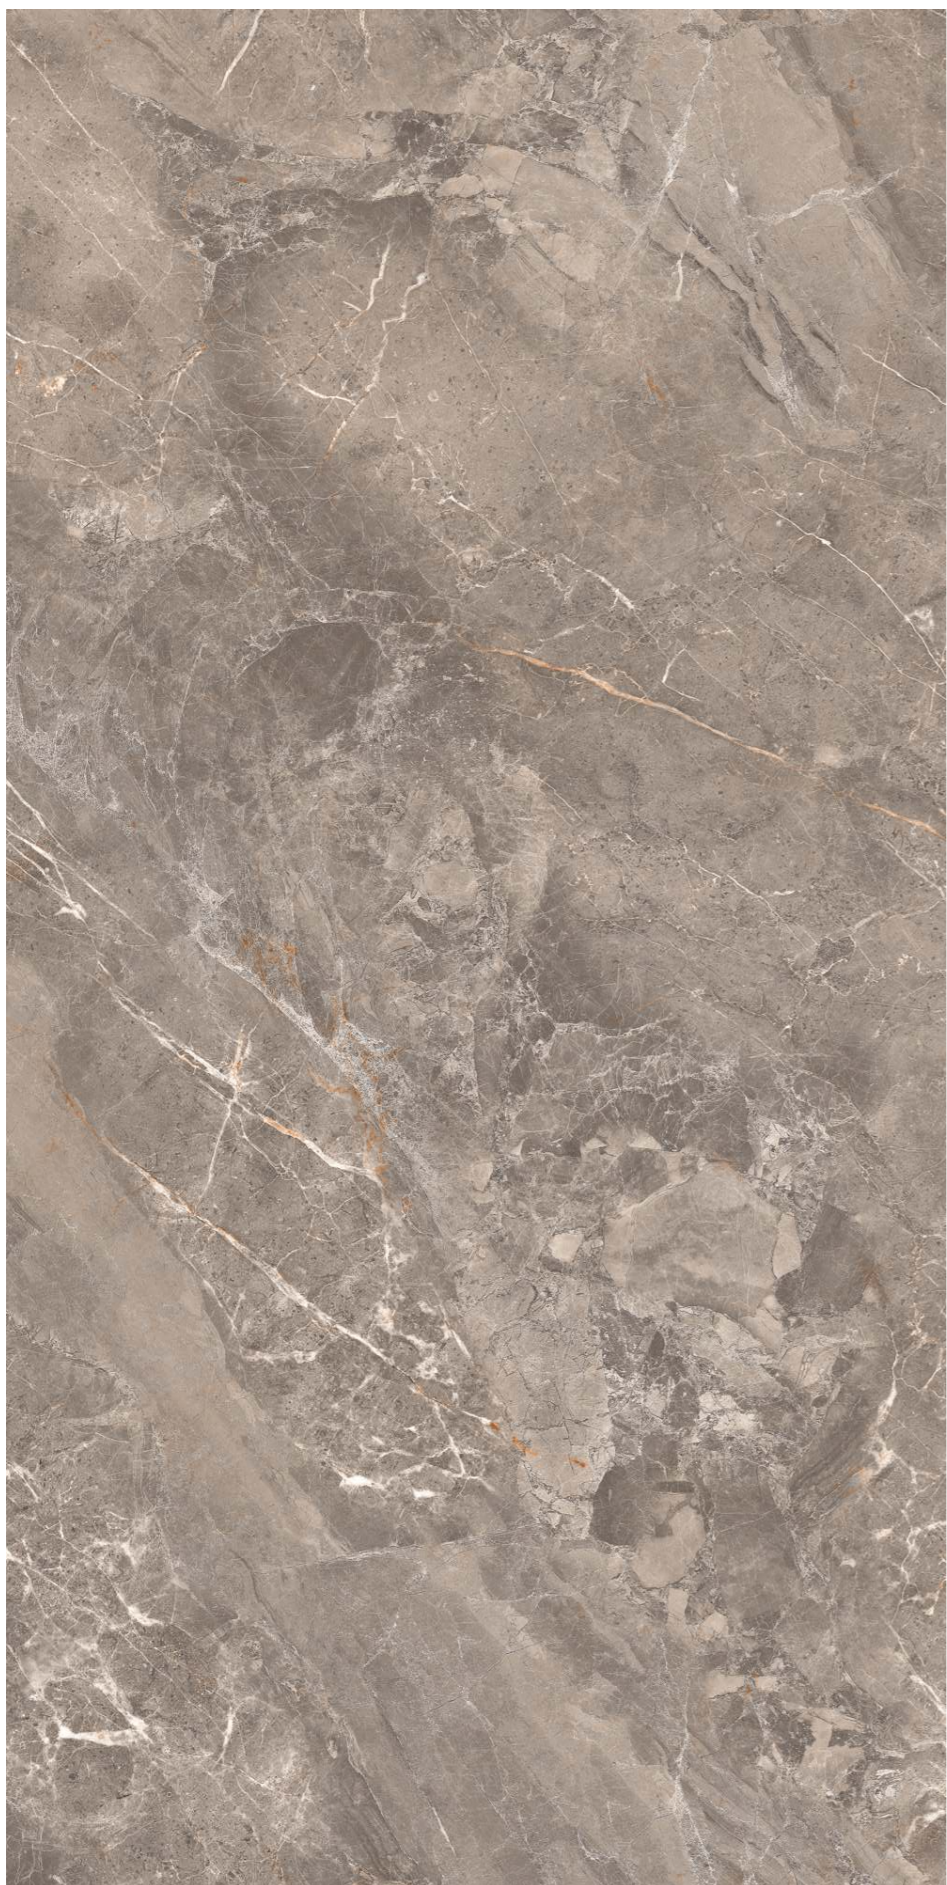

# BOTTOCHINO FLORITO

Finish :  
**CARVING SURFACE**

Thickness :  
**8.5MM**

Size :  
**600X1200MM**  
**60X120CM**  
**2'X4'**

4  
RANDOMS

**lizon**  
CERAMICA