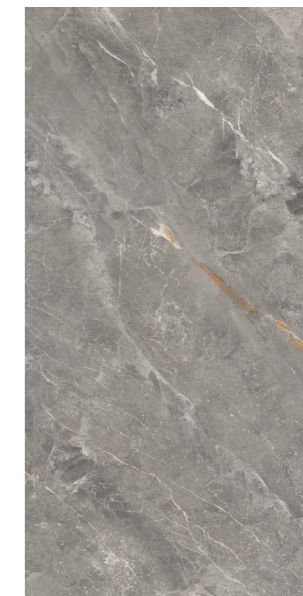

BREACH GREY

Finish :
CARVING SURFACE

Thickness :
8.5MM

Size :
600X1200MM
60X120CM
2'X4'