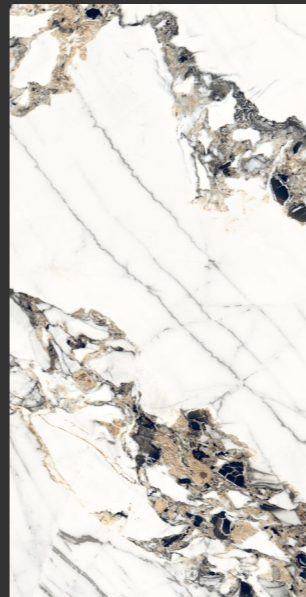

LATINA NATURAL

Finish :
GLOSSY SURFACE

Thickness :
8.5MM

Size :
600X1200MM
60X120CM
2'X4'