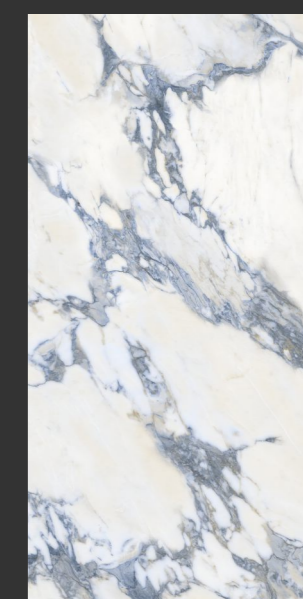

VOLKAS BLUE

Finish :
GLOSSY SURFACE

Thickness :
8.5MM

Size :
600X1200MM
60X120CM
2'X4'