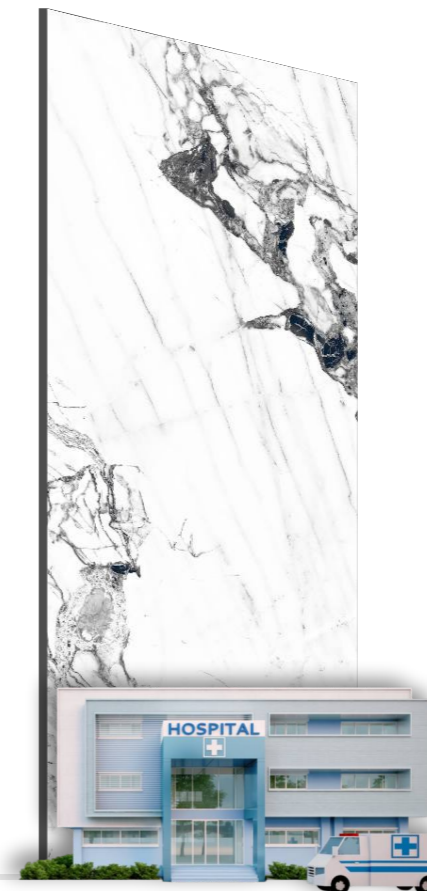

HOSPITALS
AREA