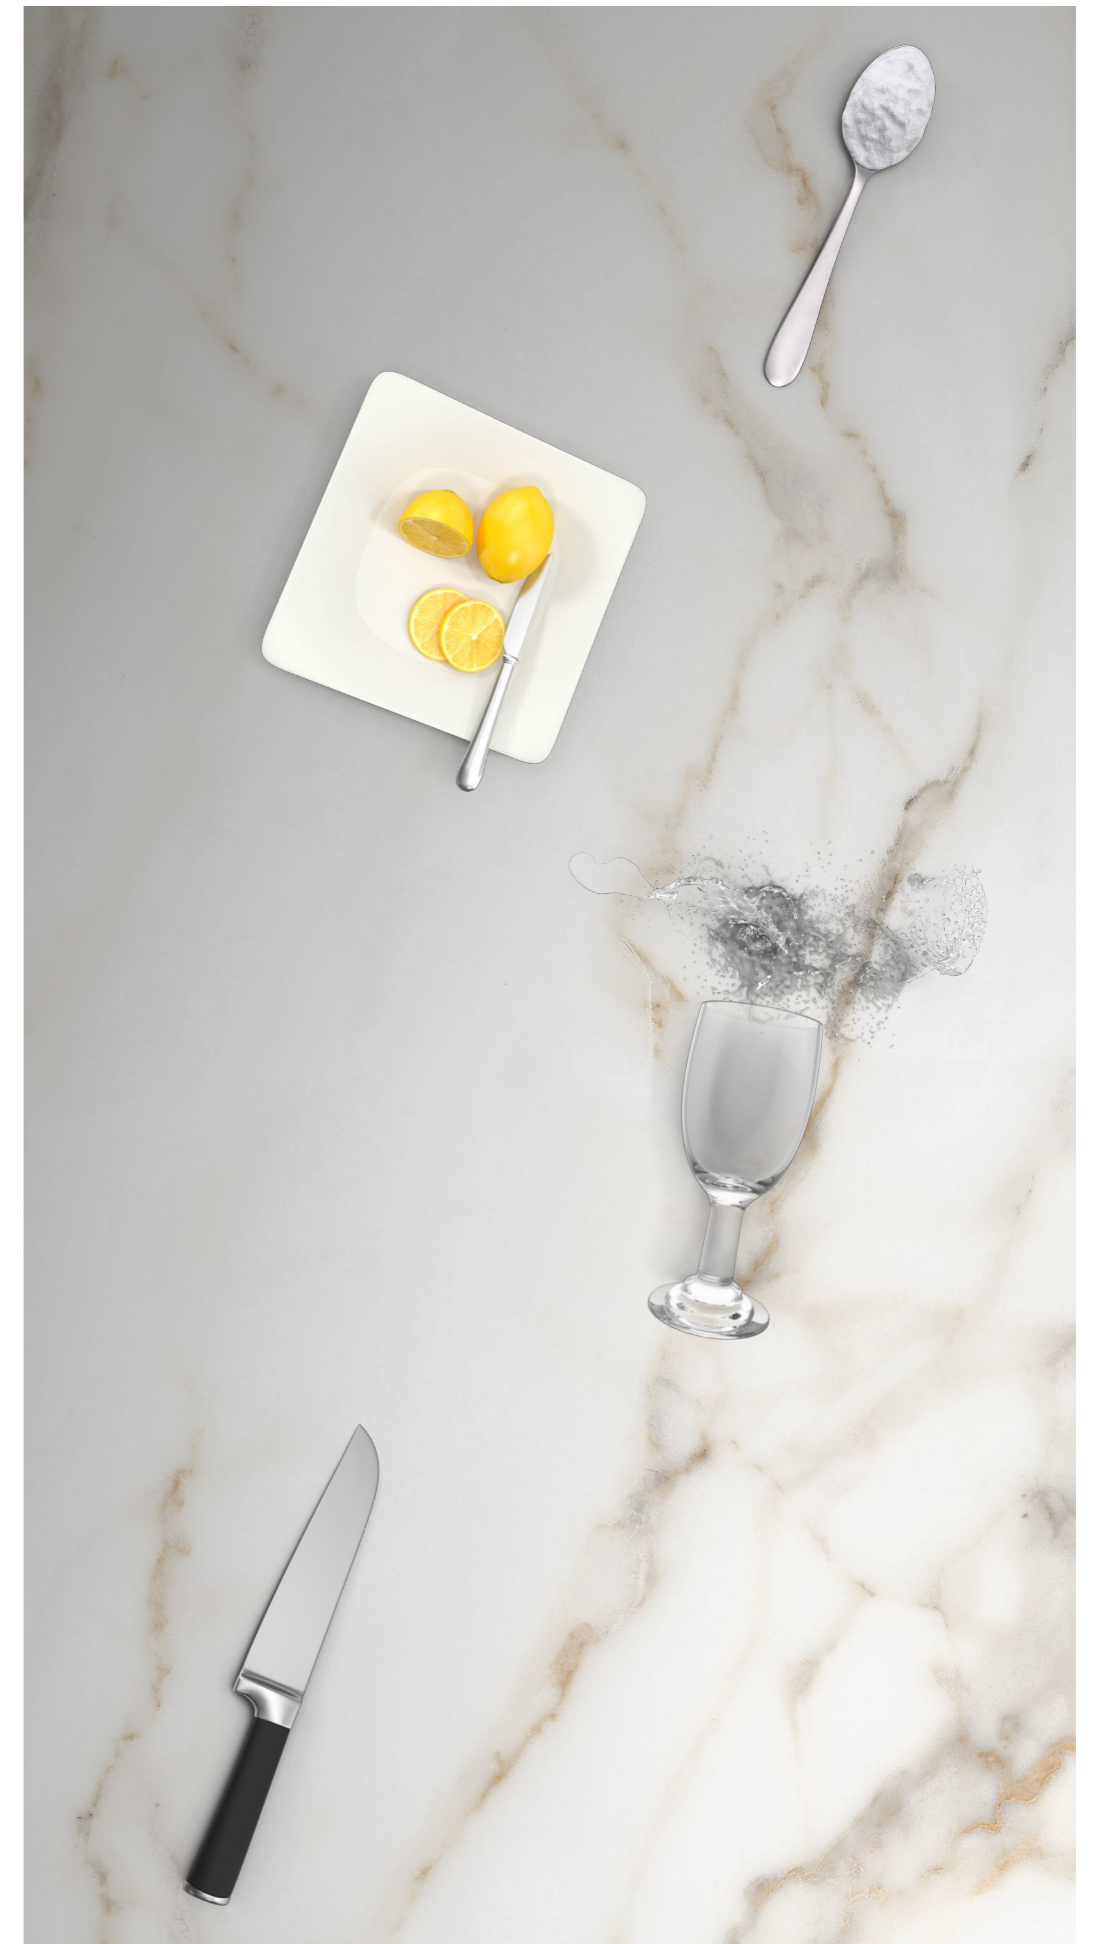

UNMATCHED ELEGANCE AND STRENGTH

In this time and age, hygiene, cleanliness and comfort is a priority and everyone requires a place where they feel completely at home. The multifaceted surfaces of this collection make everyday life easier while achieving distinction in the decor segment for every home and public area. These surfaces with their convenient features offer an ideal tiling solution for a modern lifestyle.

HIGH
STRENGTH

EASY
MAINTENANCE

SOUND
REDUCTION

DIMENSIONAL
STABILITY

HYGIENIC
SURFACE

WATER
RESISTANT

FIRE
RESISTANT

CHEMICAL
RESISTANT

IMPACT
RESISTANCE

THERMAL
RESISTANCE