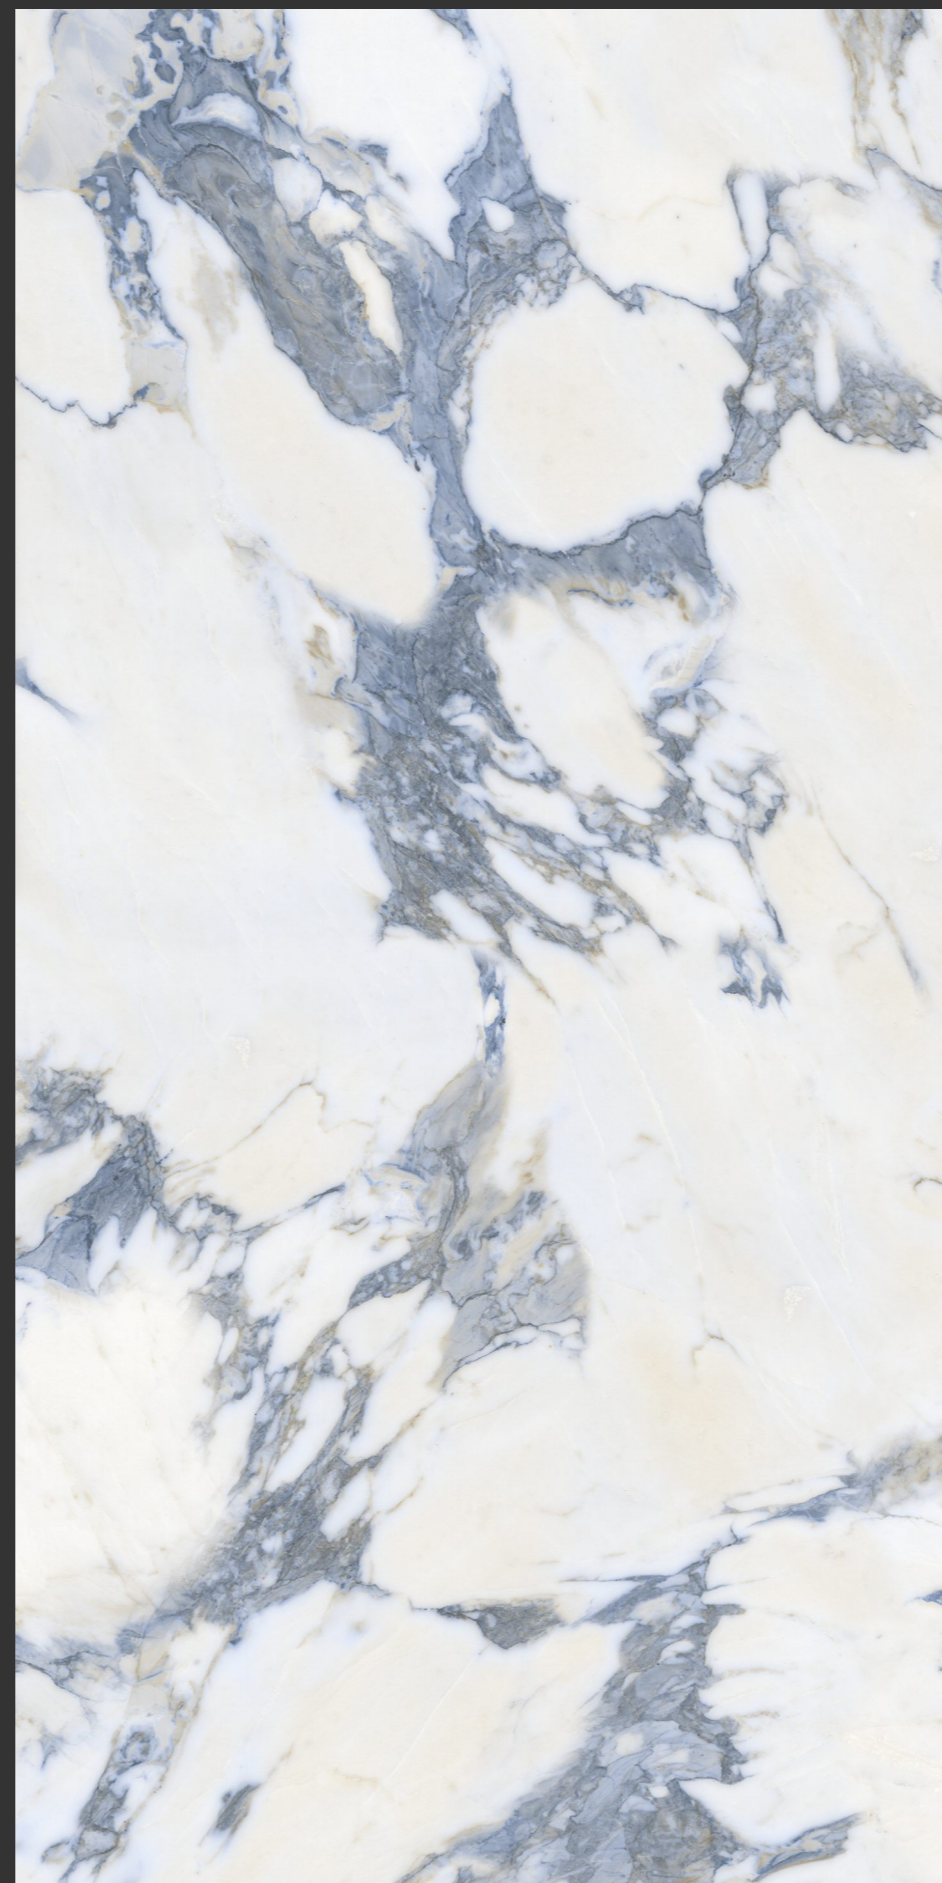

VOLKAS BLUE

Finish :
GLOSSY SURFACE

Thickness :
8.5MM

Size :
600X1200MM
60X120CM
2'X4'