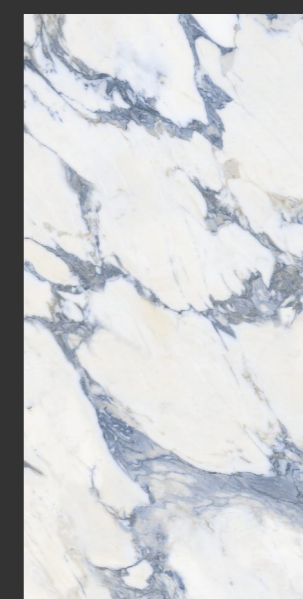

VOLKAS BLUE

Finish :
GLOSSY SURFACE

Thickness :
8.5MM

Size :
600X1200MM
60X120CM
2'X4'