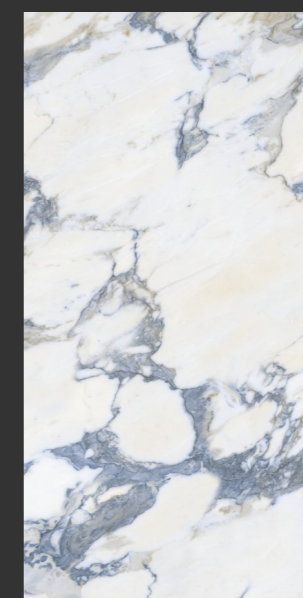

VOLKAS BLUE

Finish :
GLOSSY SURFACE

Thickness :
8.5MM

Size :
600X1200MM
60X120CM
2'X4'