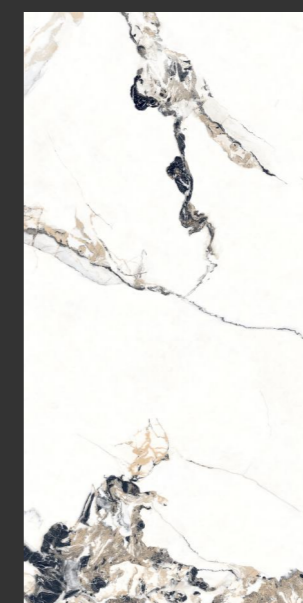

BELLEZA GREY

Finish :
GLOSSY SURFACE

Thickness :
8.5MM

Size :
600X1200MM
60X120CM
2'X4'

BELLEZA NATURAL

Finish :
GLOSSY SURFACE

Thickness :
8.5MM

Size :
600X1200MM
60X120CM
2'X4'