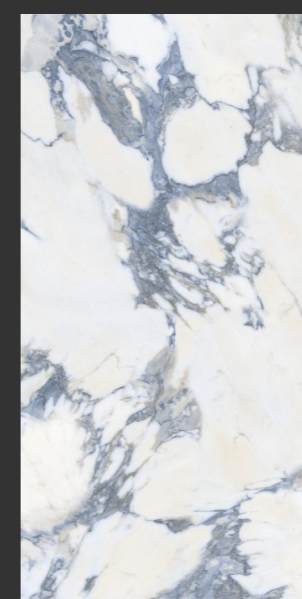

VOLKAS BLUE

Finish :
GLOSSY SURFACE

Thickness :
8.5MM

Size :
600X1200MM
60X120CM
2'X4'