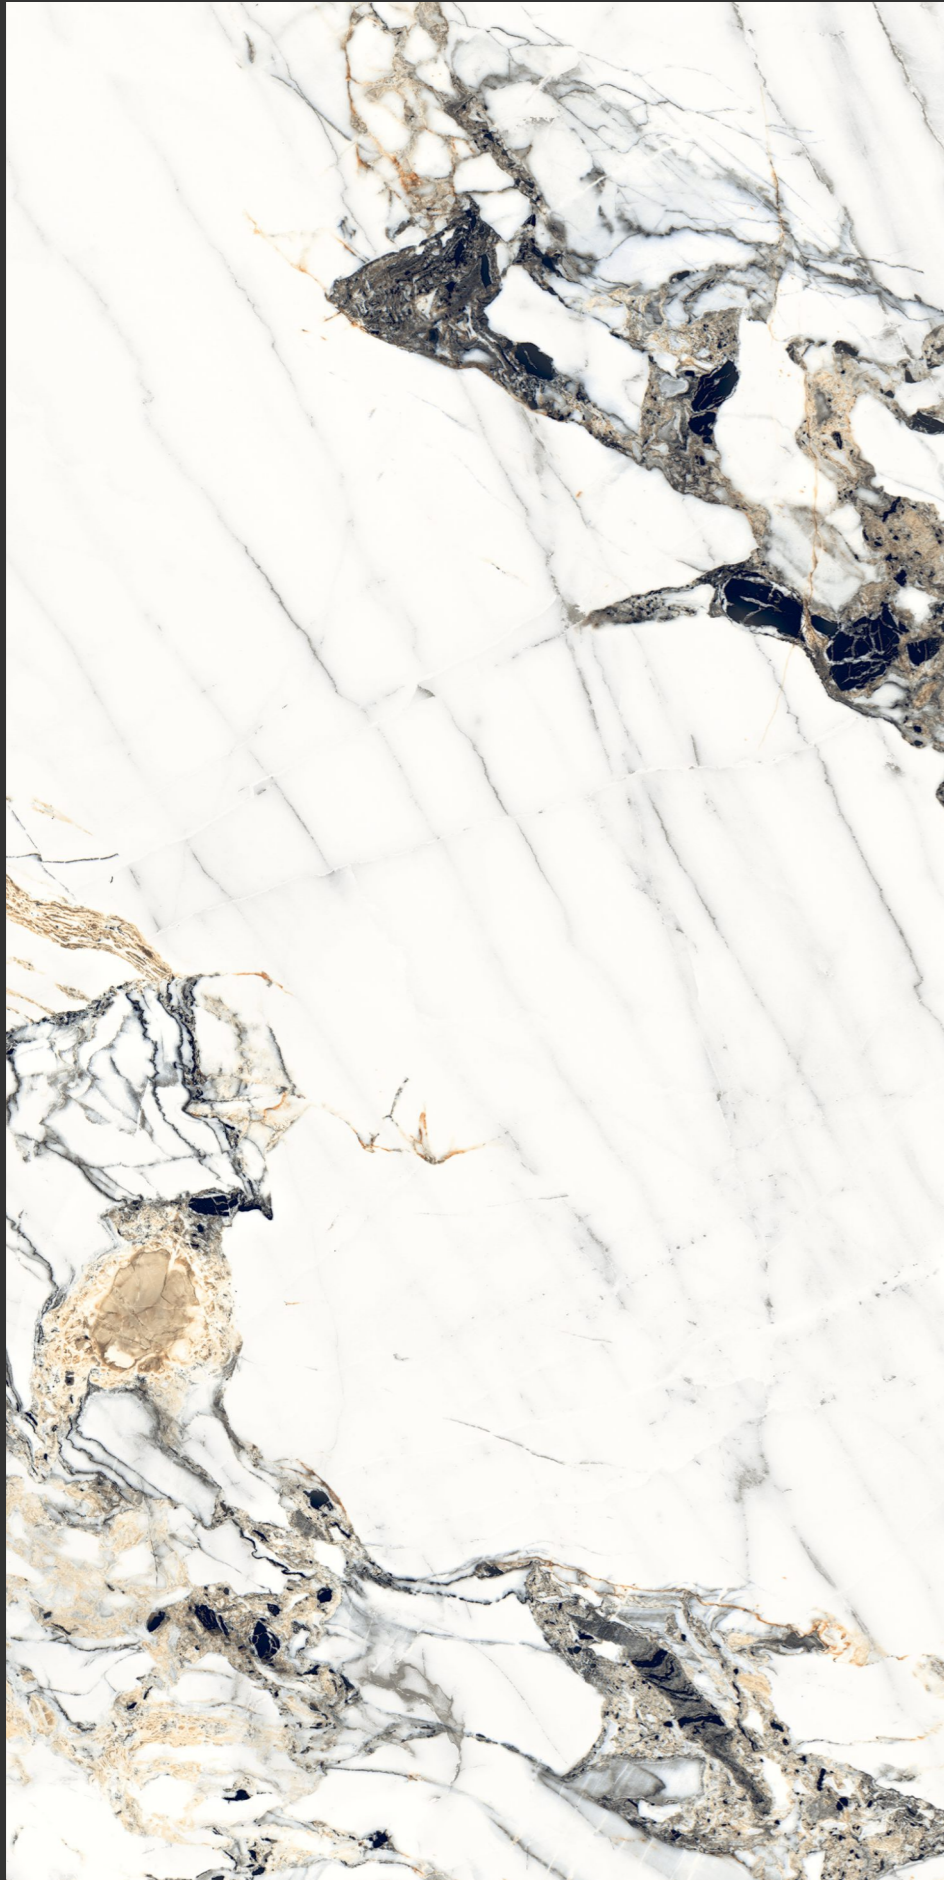

LATINA NATURAL

Finish :
GLOSSY SURFACE

Thickness :
8.5MM

Size :
600X1200MM
60X120CM
2'X4'