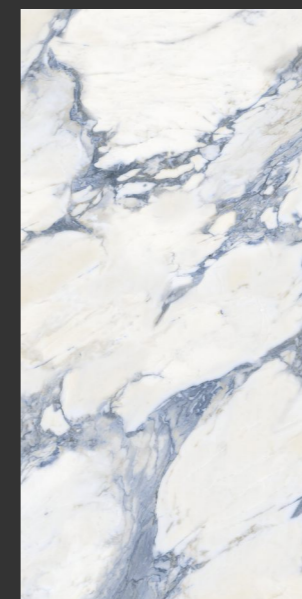

VOLKAS BLUE

Finish :
GLOSSY SURFACE

Thickness :
8.5MM

Size :
600X1200MM
60X120CM
2'X4'