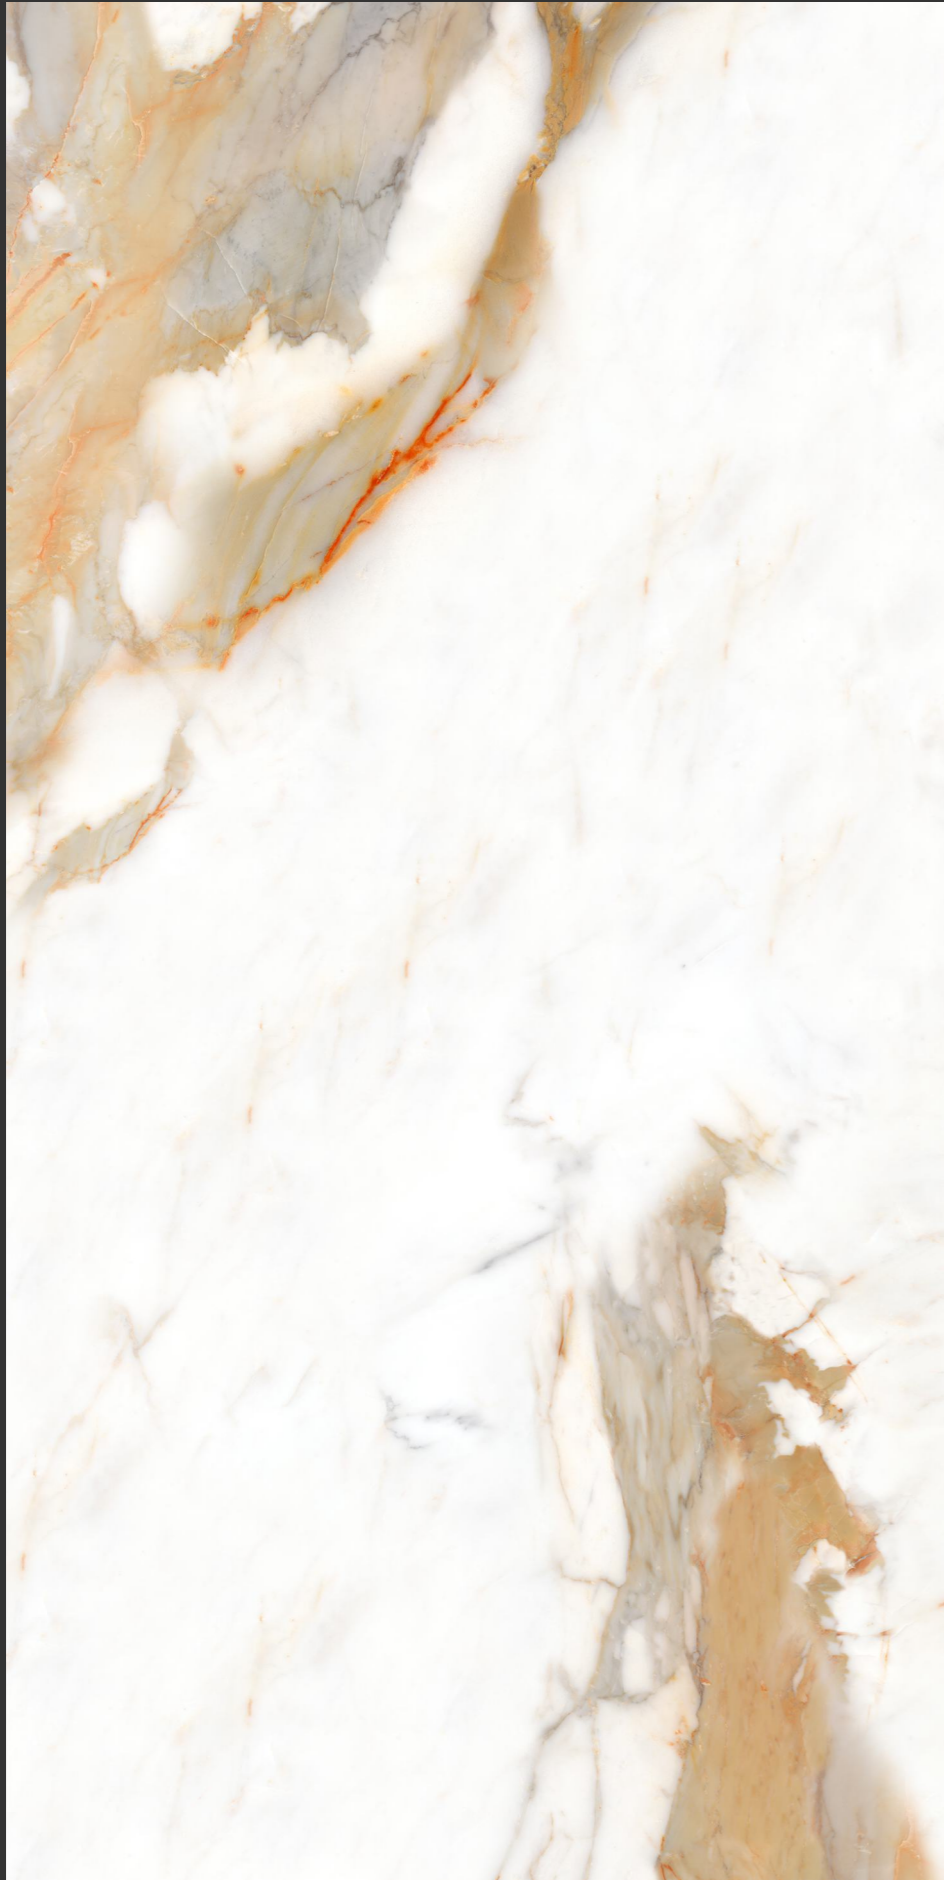

PALA GOLDI

Finish :
GLOSSY SURFACE

Thickness :
8.5MM

Size :
600X1200MM
60X120CM
2'X4'