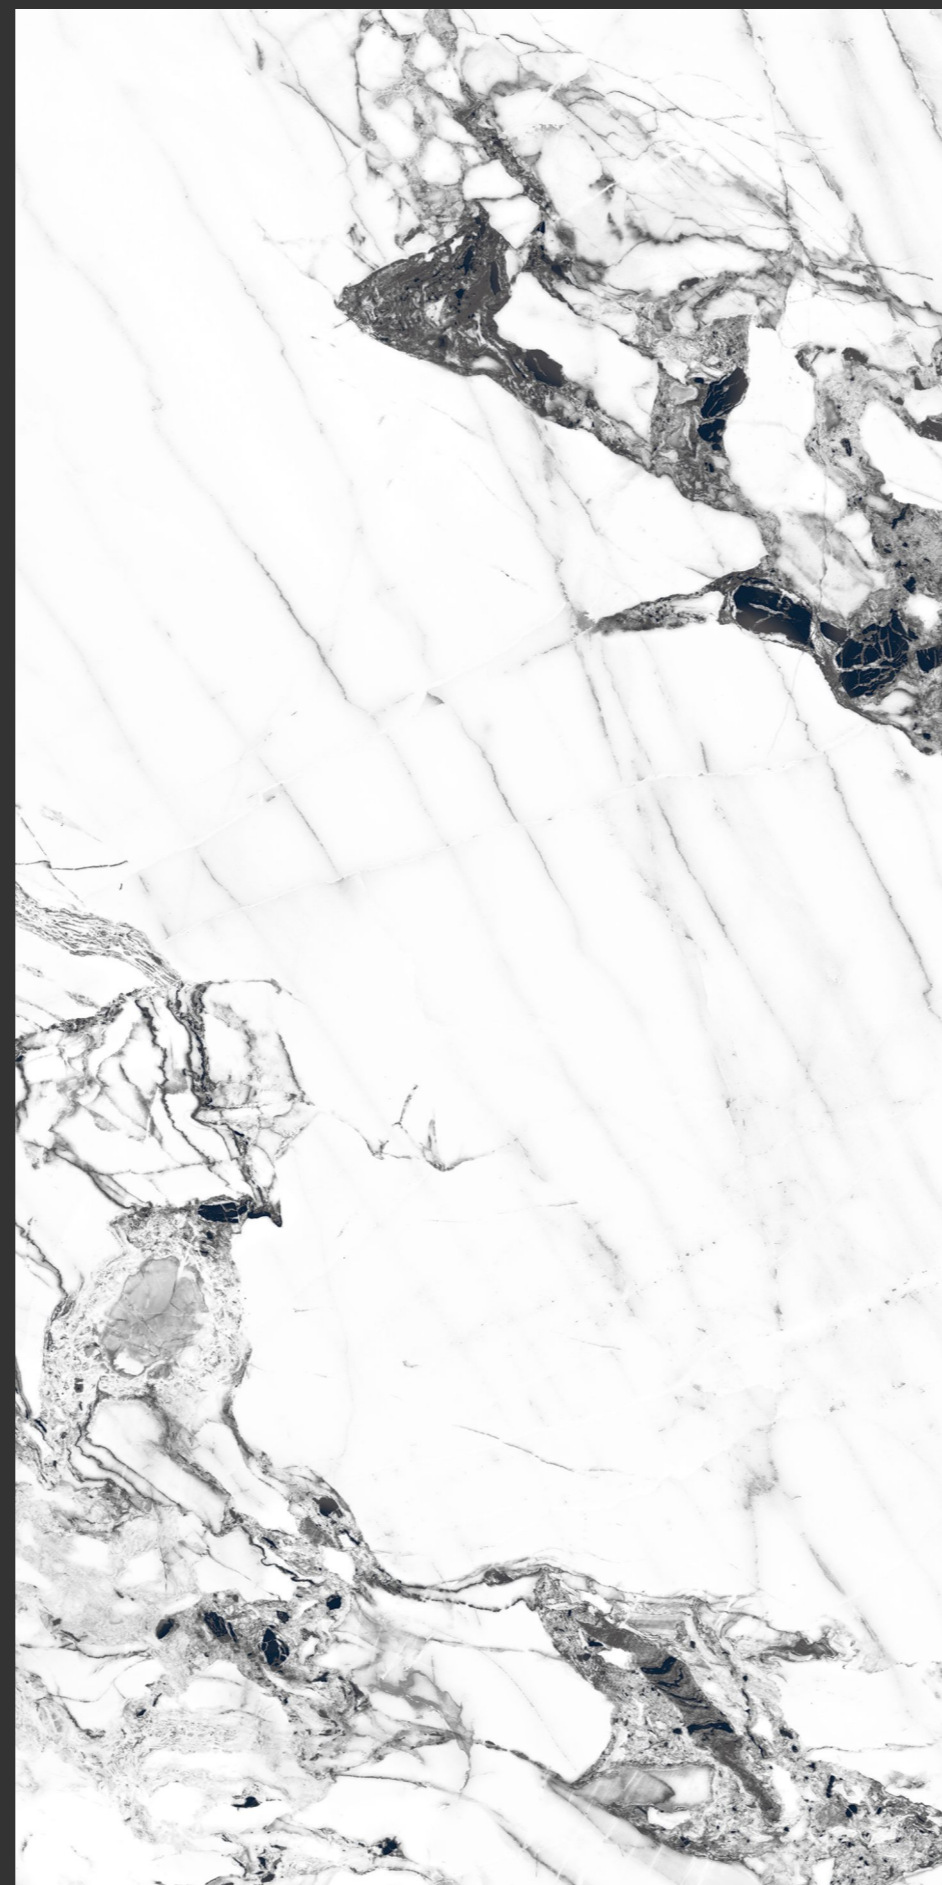

LATINA GREY

Finish :
GLOSSY SURFACE

Thickness :
8.5MM

Size :
600X1200MM
60X120CM
2'X4'