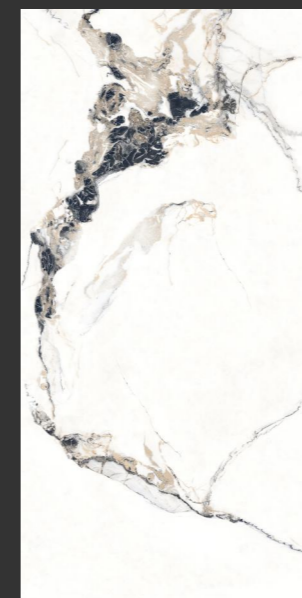

BELLEZA GREY

Finish :
GLOSSY SURFACE

Thickness :
8.5MM

Size :
600X1200MM
60X120CM
2'X4'

BELLEZA NATURAL

Finish :
GLOSSY SURFACE

Thickness :
8.5MM

Size :
600X1200MM
60X120CM
2'X4'