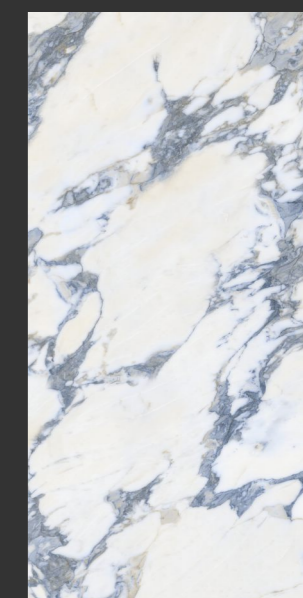

VOLKAS BLUE

Finish :
GLOSSY SURFACE

Thickness :
8.5MM

Size :
600X1200MM
60X120CM
2'X4'