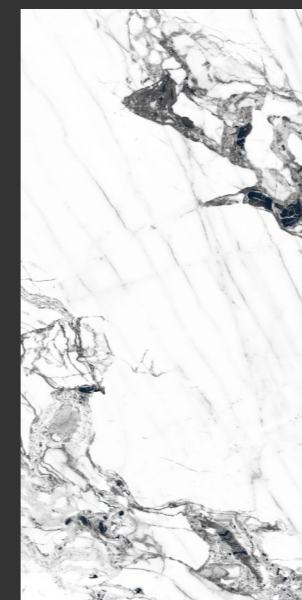

LATINA GREY

Finish :
GLOSSY SURFACE

Thickness :
8.5MM

Size :
600X1200MM
60X120CM
2'X4'