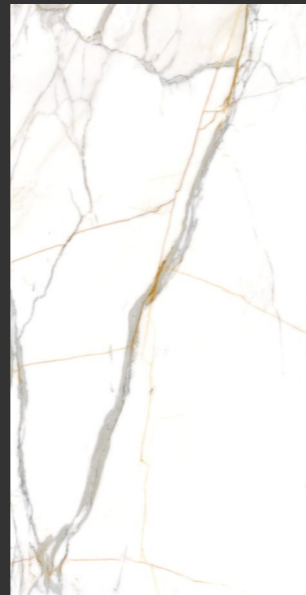

KIROS STATUARIO

Finish :
GLOSSY SURFACE

Thickness :
8.5MM

Size :
600X1200MM
60X120CM
2'X4'