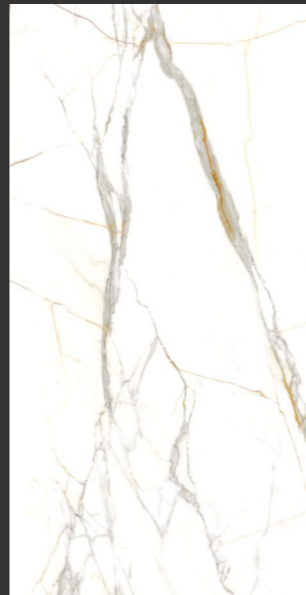

KIROS STATUARIO

Finish :
GLOSSY SURFACE

Thickness :
8.5MM

Size :
600X1200MM
60X120CM
2'X4'