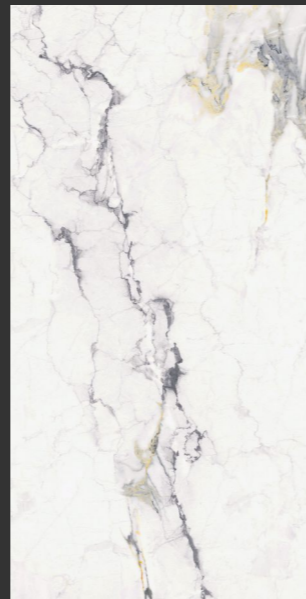

VICTORIA

Finish :
GLOSSY SURFACE

Thickness :
8.5MM

Size :
600X1200MM
60X120CM
2'X4'