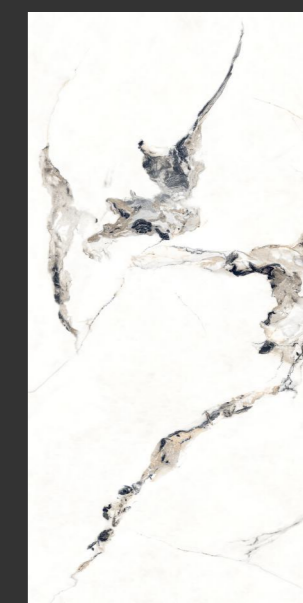

BELLEZA GREY

Finish :
GLOSSY SURFACE

Thickness :
8.5MM

Size :
600X1200MM
60X120CM
2'X4'

BELLEZA NATURAL

Finish :
GLOSSY SURFACE

Thickness :
8.5MM

Size :
600X1200MM
60X120CM
2'X4'