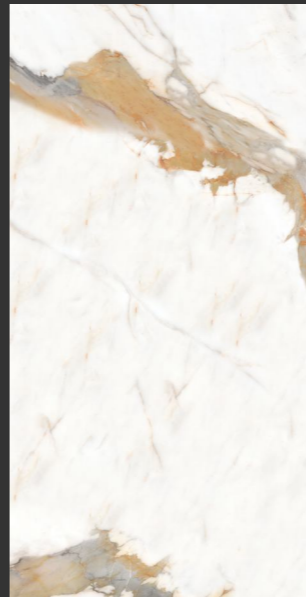

PALA GOLDI

Finish :
GLOSSY SURFACE

Thickness :
8.5MM

Size :
600X1200MM
60X120CM
2'X4'