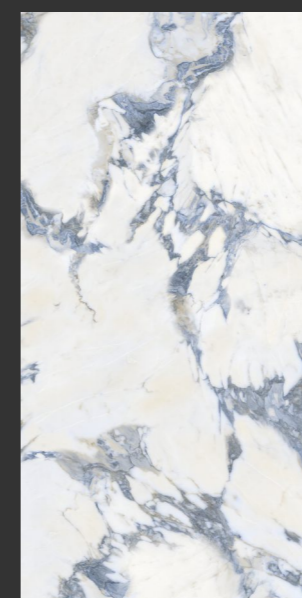

VOLKAS BLUE

Finish :
GLOSSY SURFACE

Thickness :
8.5MM

Size :
600X1200MM
60X120CM
2'X4'