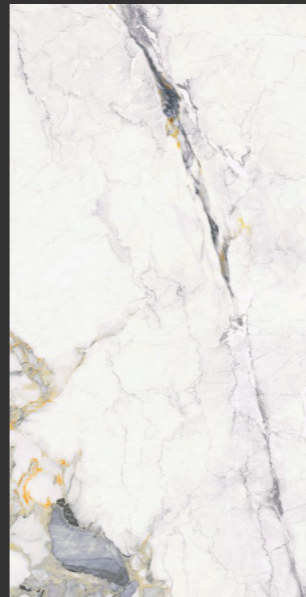

VICTORIA

Finish :
GLOSSY SURFACE

Thickness :
8.5MM

Size :
600X1200MM
60X120CM
2'X4'