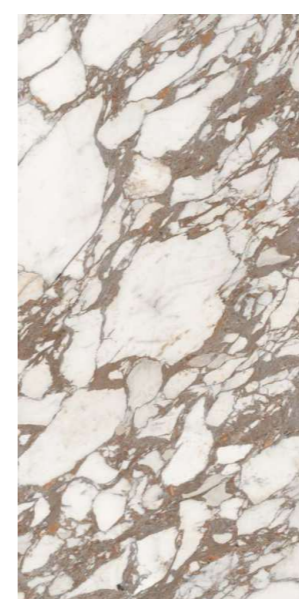

# ARTEMIS NATURAL

Finish :  
**GLOSSY SURFACE**

Thickness :  
**8.5MM**

Size :  
**600X1200MM**  
**60X120CM**  
**2'X4'**

9  
RANDOMS

ENTICE THE  
AMBIANCE  
WITH LURING  
ART

**lizon**  
CERAMICA