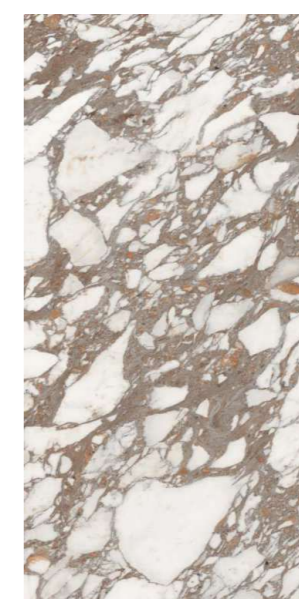

# ARTEMIS NATURAL

Finish :  
**GLOSSY SURFACE**

Thickness :  
**8.5MM**

Size :  
**600X1200MM**  
**60X120CM**  
**2'X4'**

9  
RANDOMS

ENTICE THE  
AMBIANCE  
WITH LURING  
ART

**lizon**  
CERAMICA