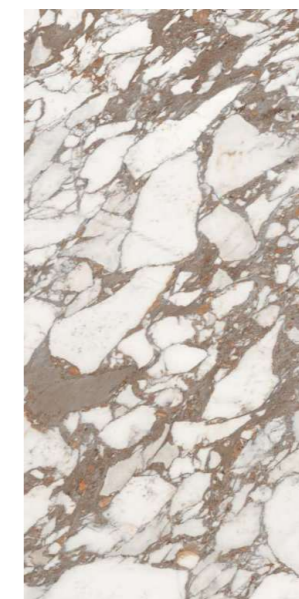

# ARTEMIS NATURAL

Finish :  
**GLOSSY SURFACE**

Thickness :  
**8.5MM**

Size :  
**600X1200MM**  
**60X120CM**  
**2'X4'**

9  
RANDOMS

ENTICE THE  
AMBIANCE  
WITH LURING  
ART

**lizon**  
CERAMICA