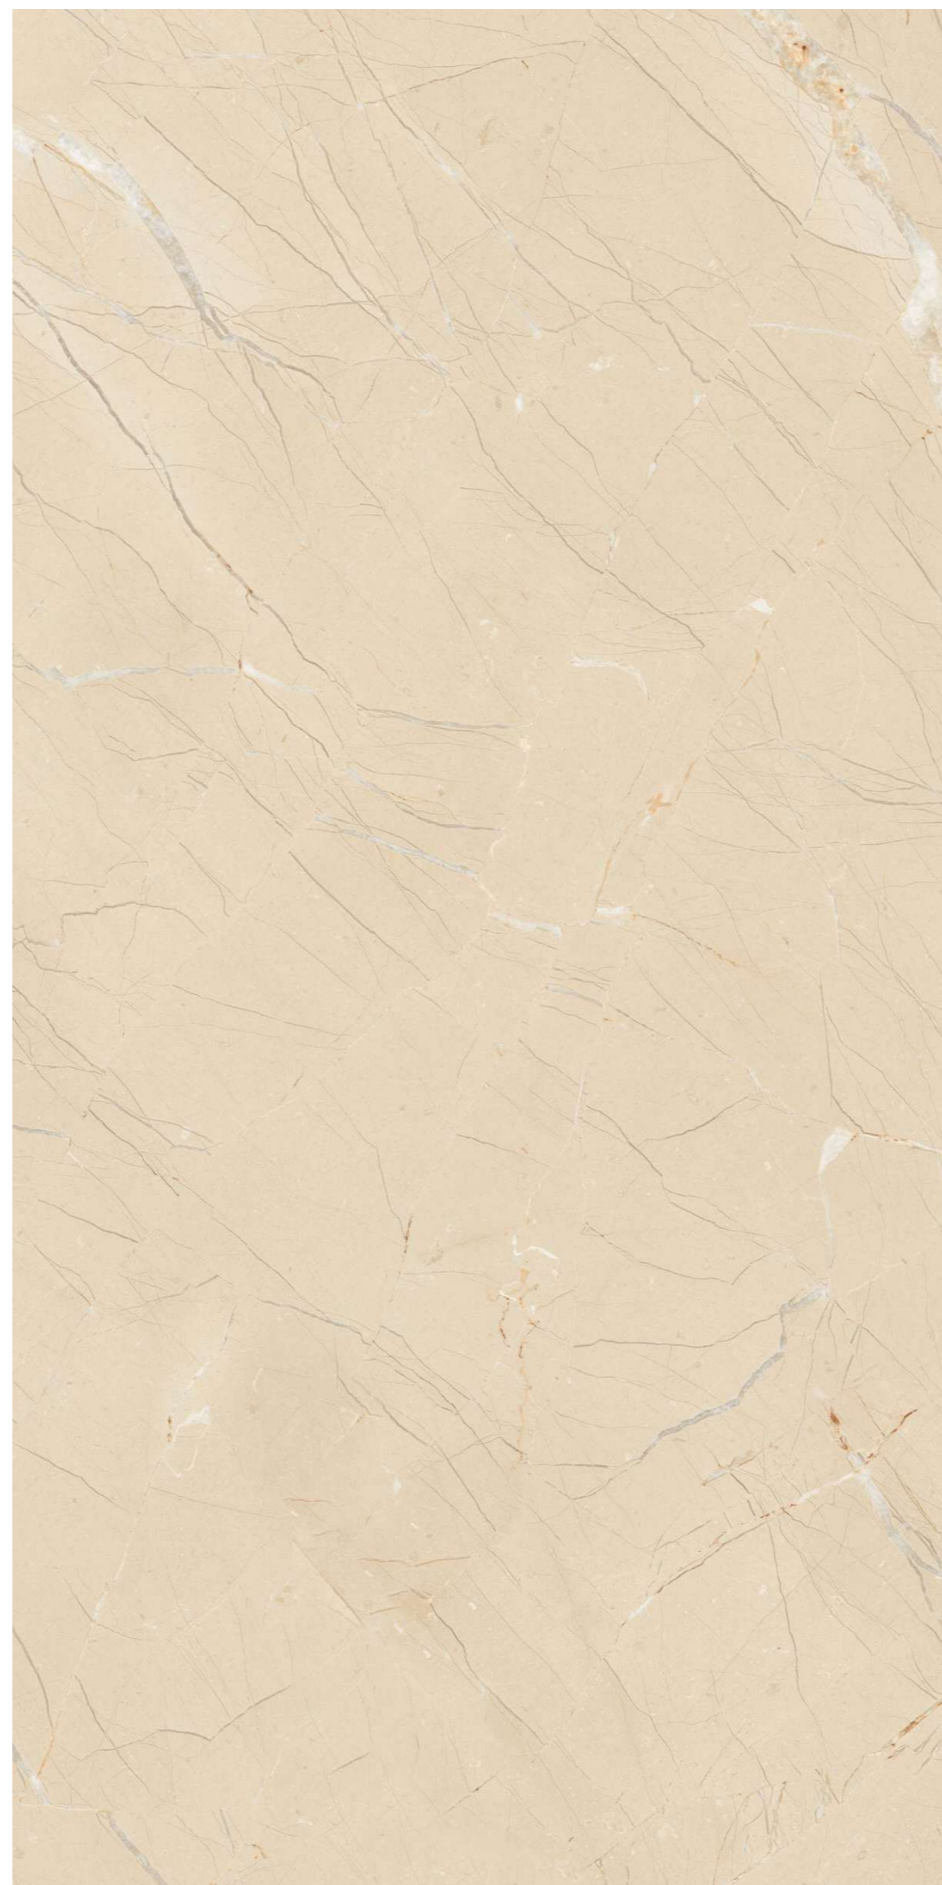

DELTA BEIGE

Finish :
GLOSSY SURFACE

Thickness :
8.5MM

Size :
600X1200MM
60X120CM
2'X4'