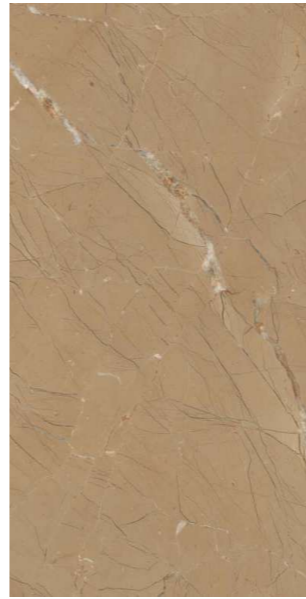

## DELTA BEIGE

Finish :  
**GLOSSY SURFACE**

Thickness :  
**8.5MM**

Size :  
**600X1200MM**  
**60X120CM**  
**2'X4'**

**lizon**  
CERAMICA