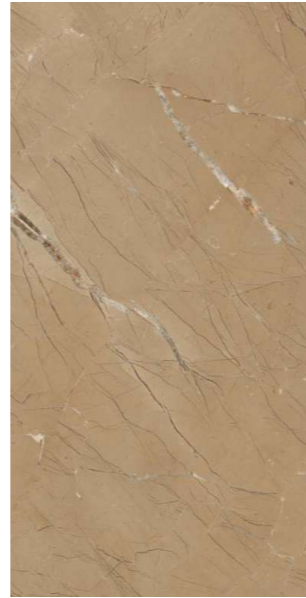

## DELTA BEIGE

Finish :  
**GLOSSY SURFACE**

Thickness :  
**8.5MM**

Size :  
**600X1200MM**  
**60X120CM**  
**2'X4'**

**lizon**  
CERAMICA