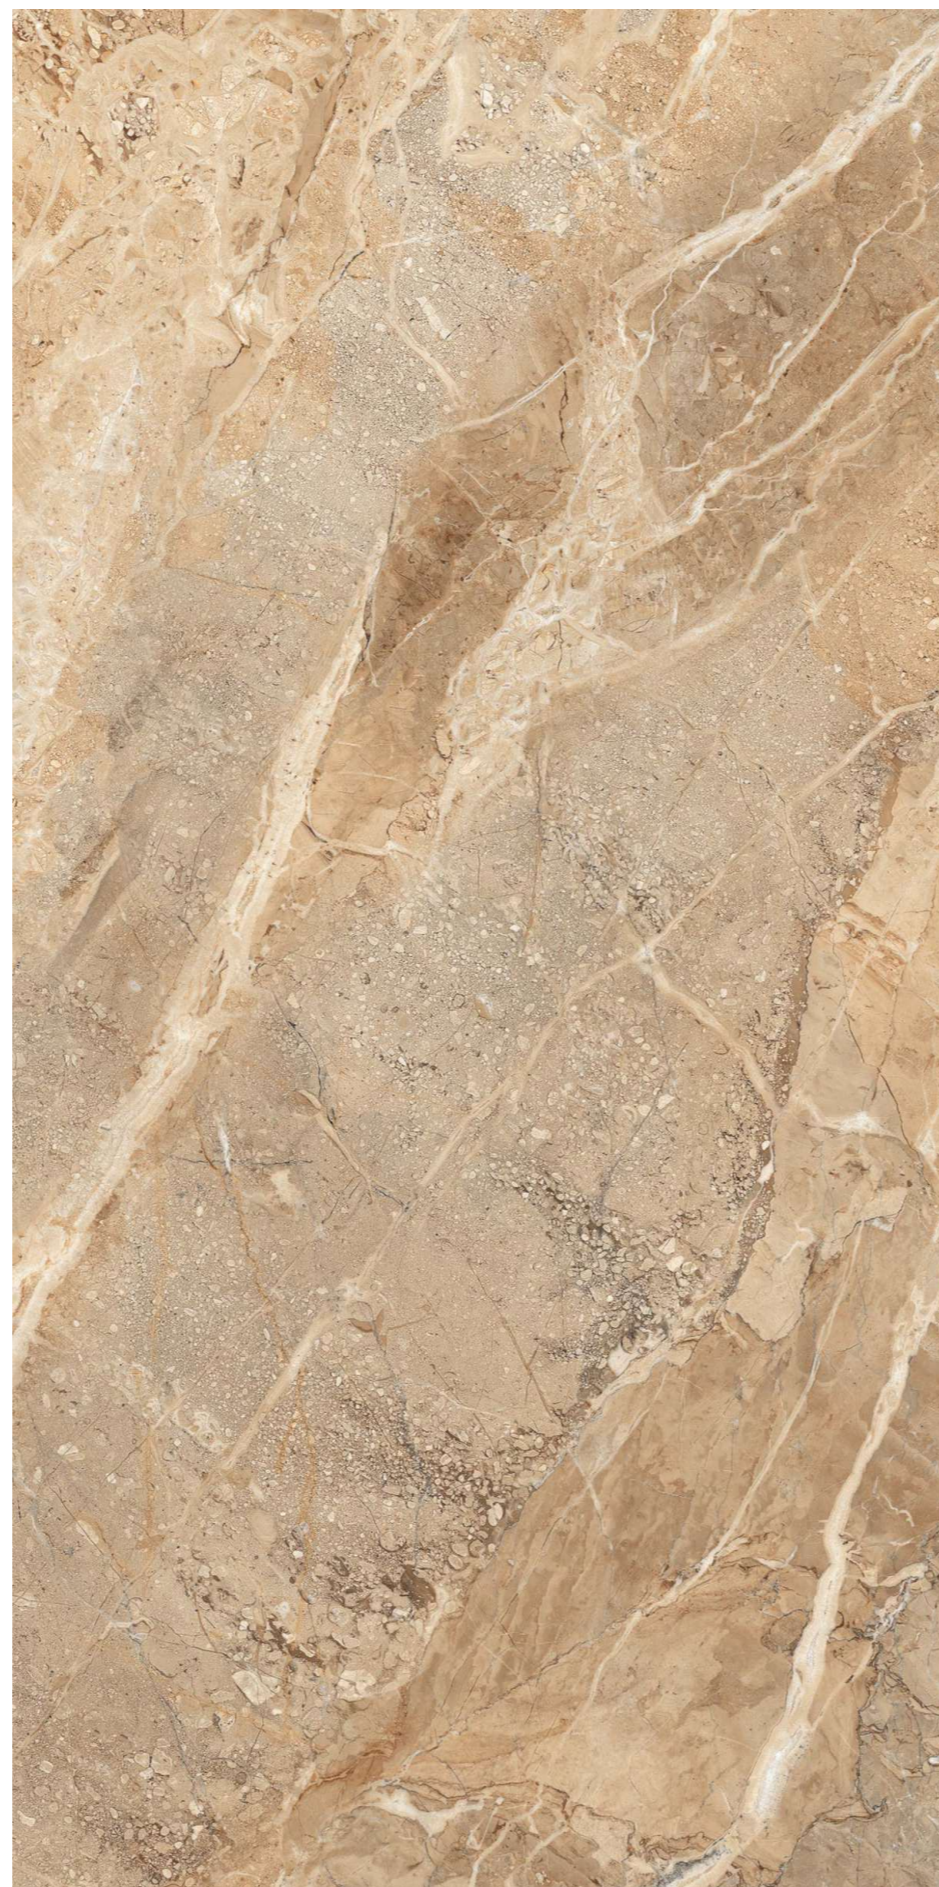

# FRONDA BROWN

Finish :  
**GLOSSY SURFACE**

Thickness :  
**8.5MM**

Size :  
**600X1200MM**  
**60X120CM**  
**2'X4'**

6  
RANDOMS

**lizon**  
CERAMICA