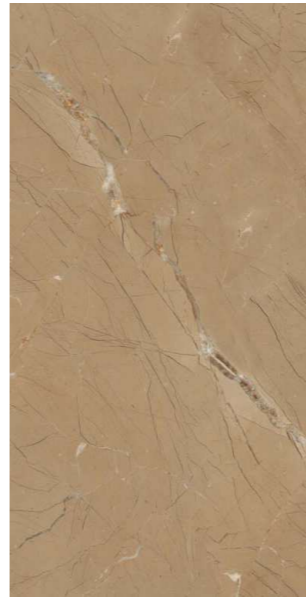

## DELTA BEIGE

Finish :  
**GLOSSY SURFACE**

Thickness :  
**8.5MM**

Size :  
**600X1200MM**  
**60X120CM**  
**2'X4'**

**lizon**  
CERAMICA