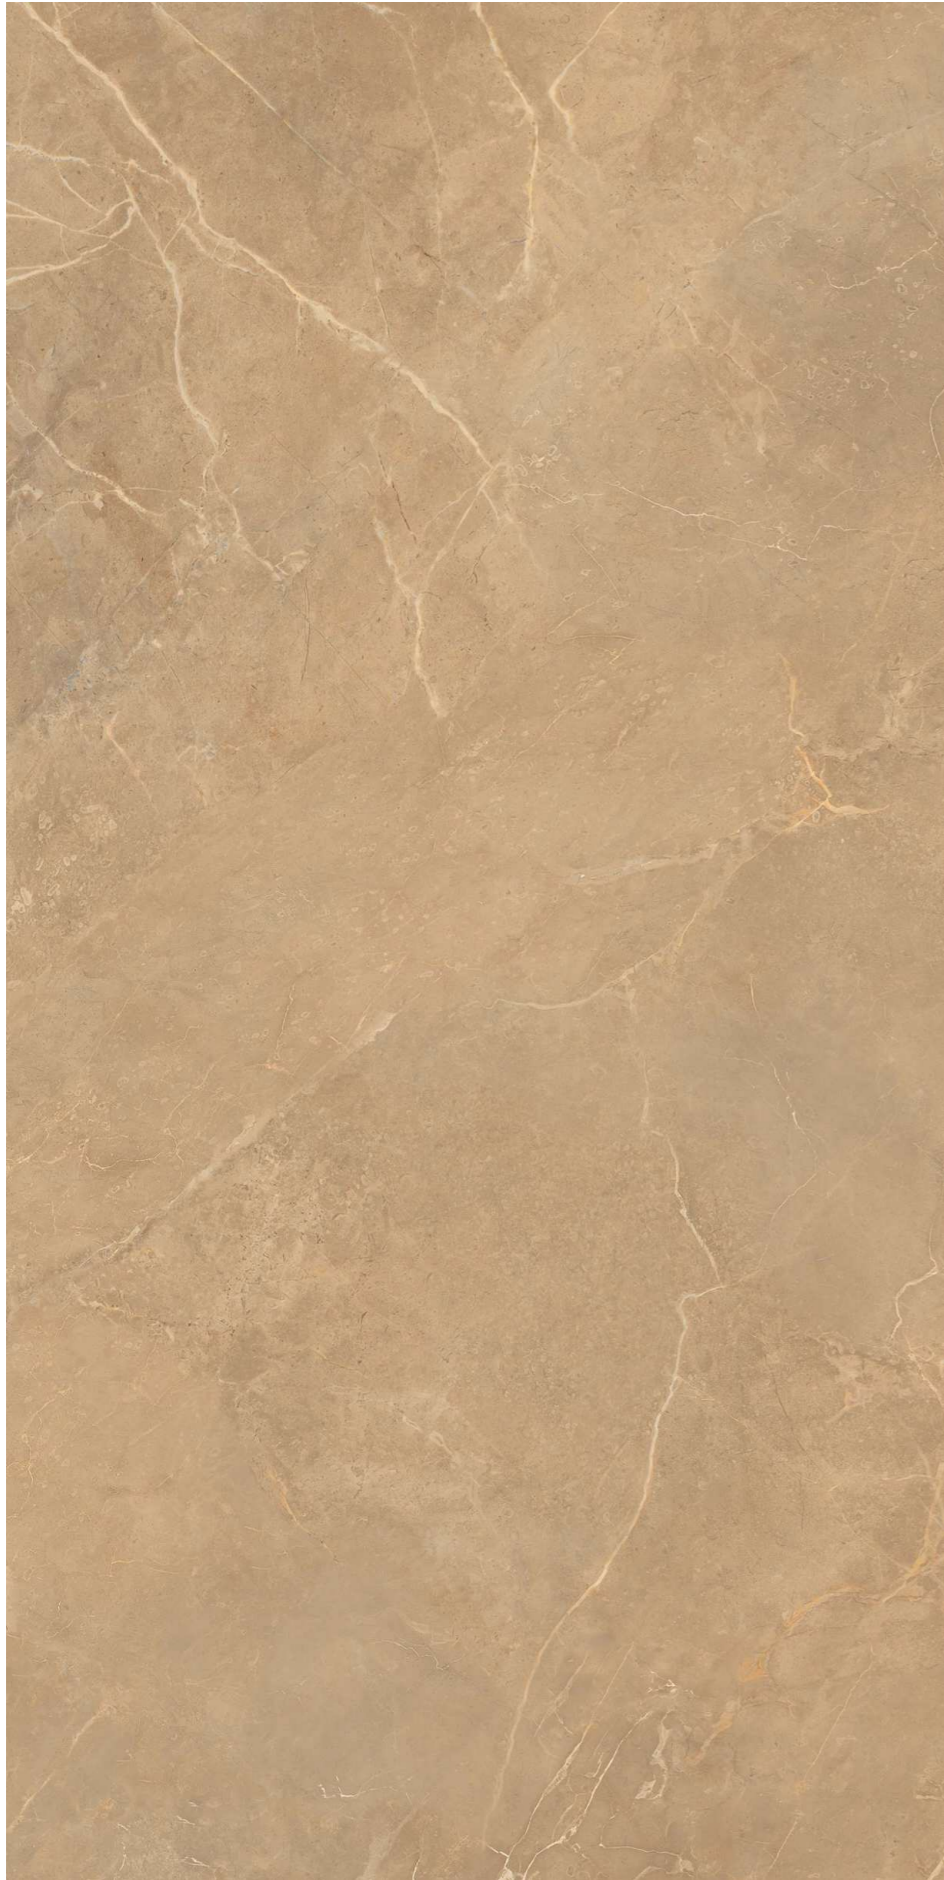

## FENIX BIANCO

Finish :  
**GLOSSY SURFACE**

Thickness :  
**8.5MM**

Size :  
**600X1200MM**  
**60X120CM**  
**2'X4'**

**lizon**  
CERAMICA