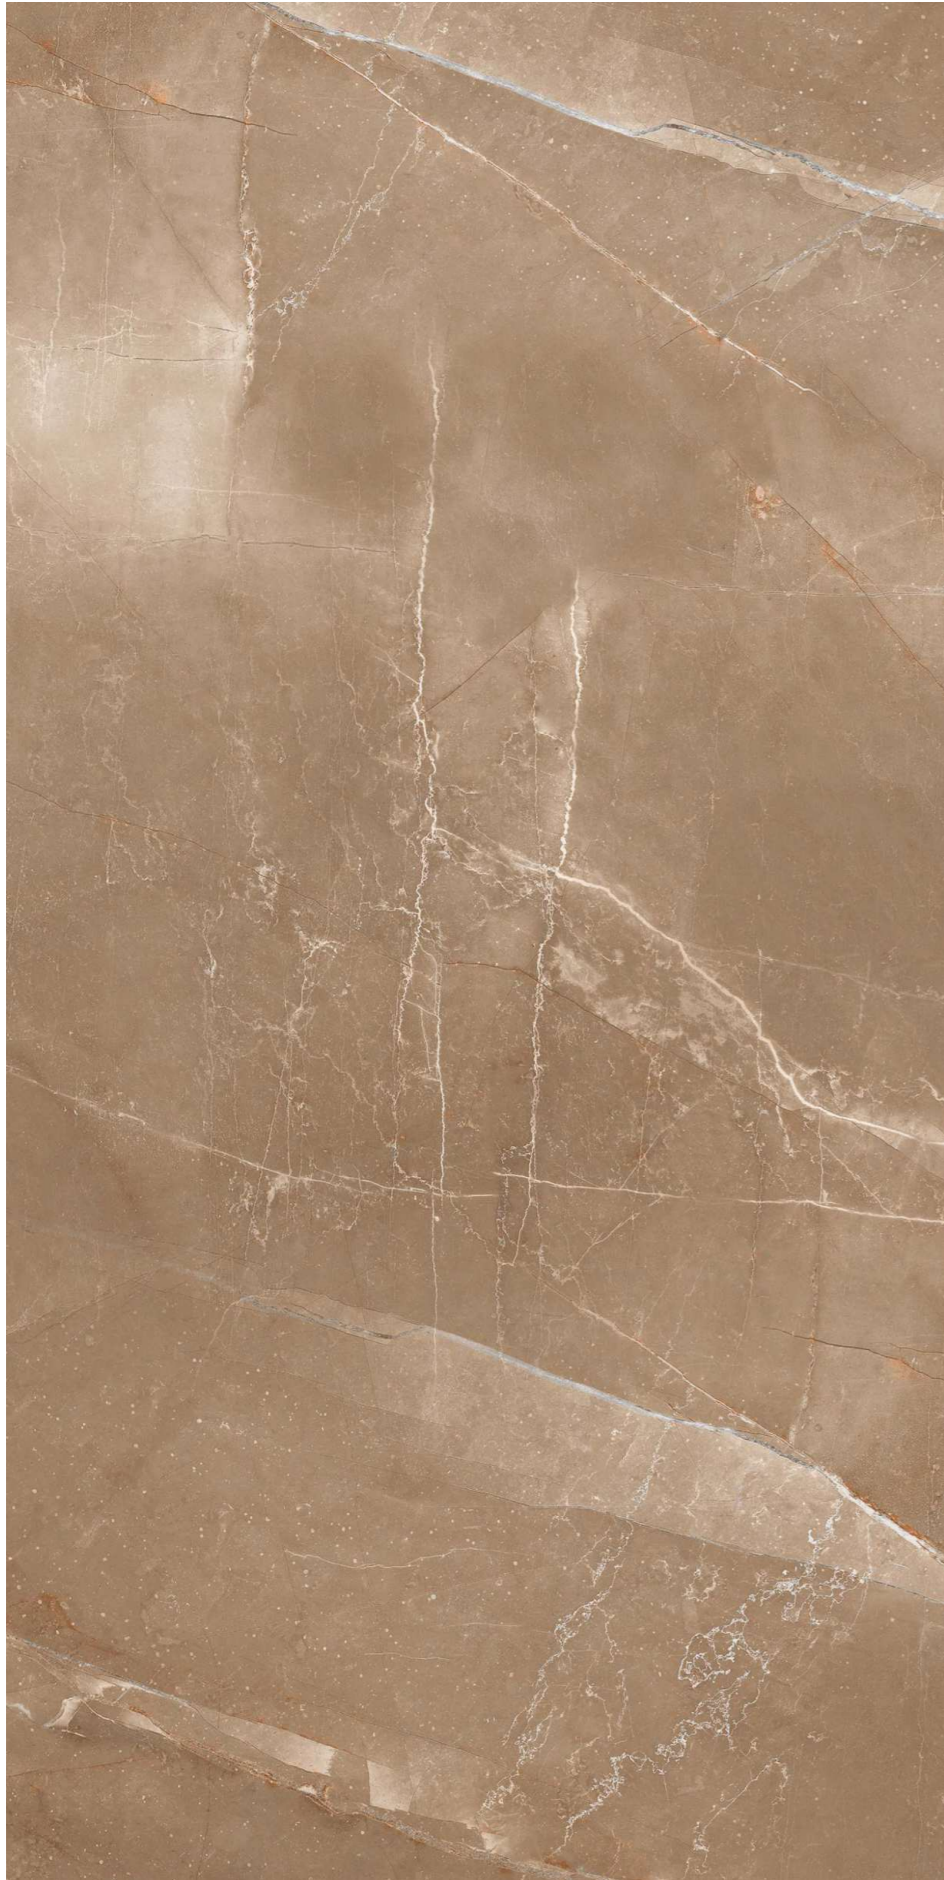

lizon
CERAMICA

COSTA BROWN

Finish :
GLOSSY SURFACE

Thickness :
8.5MM

Size :
600X1200MM
60X120CM
2'X4'

10
RANDOMS