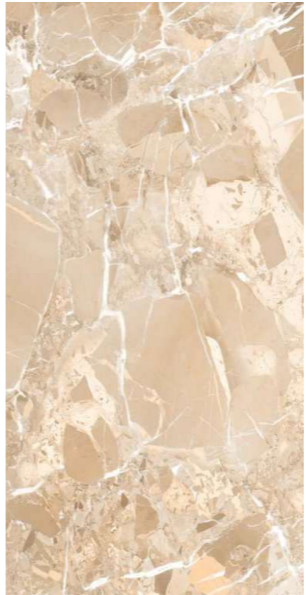

# ALAMO GREY

Finish :  
**GLOSSY SURFACE**

Thickness :  
**8.5MM**

Size :  
**600X1200MM**  
**60X120CM**  
**2'X4'**

6  
RANDOMS

**lizon**  
CERAMICA

**ALBINO BEIGE**

Finish :  
**GLOSSY SURFACE**