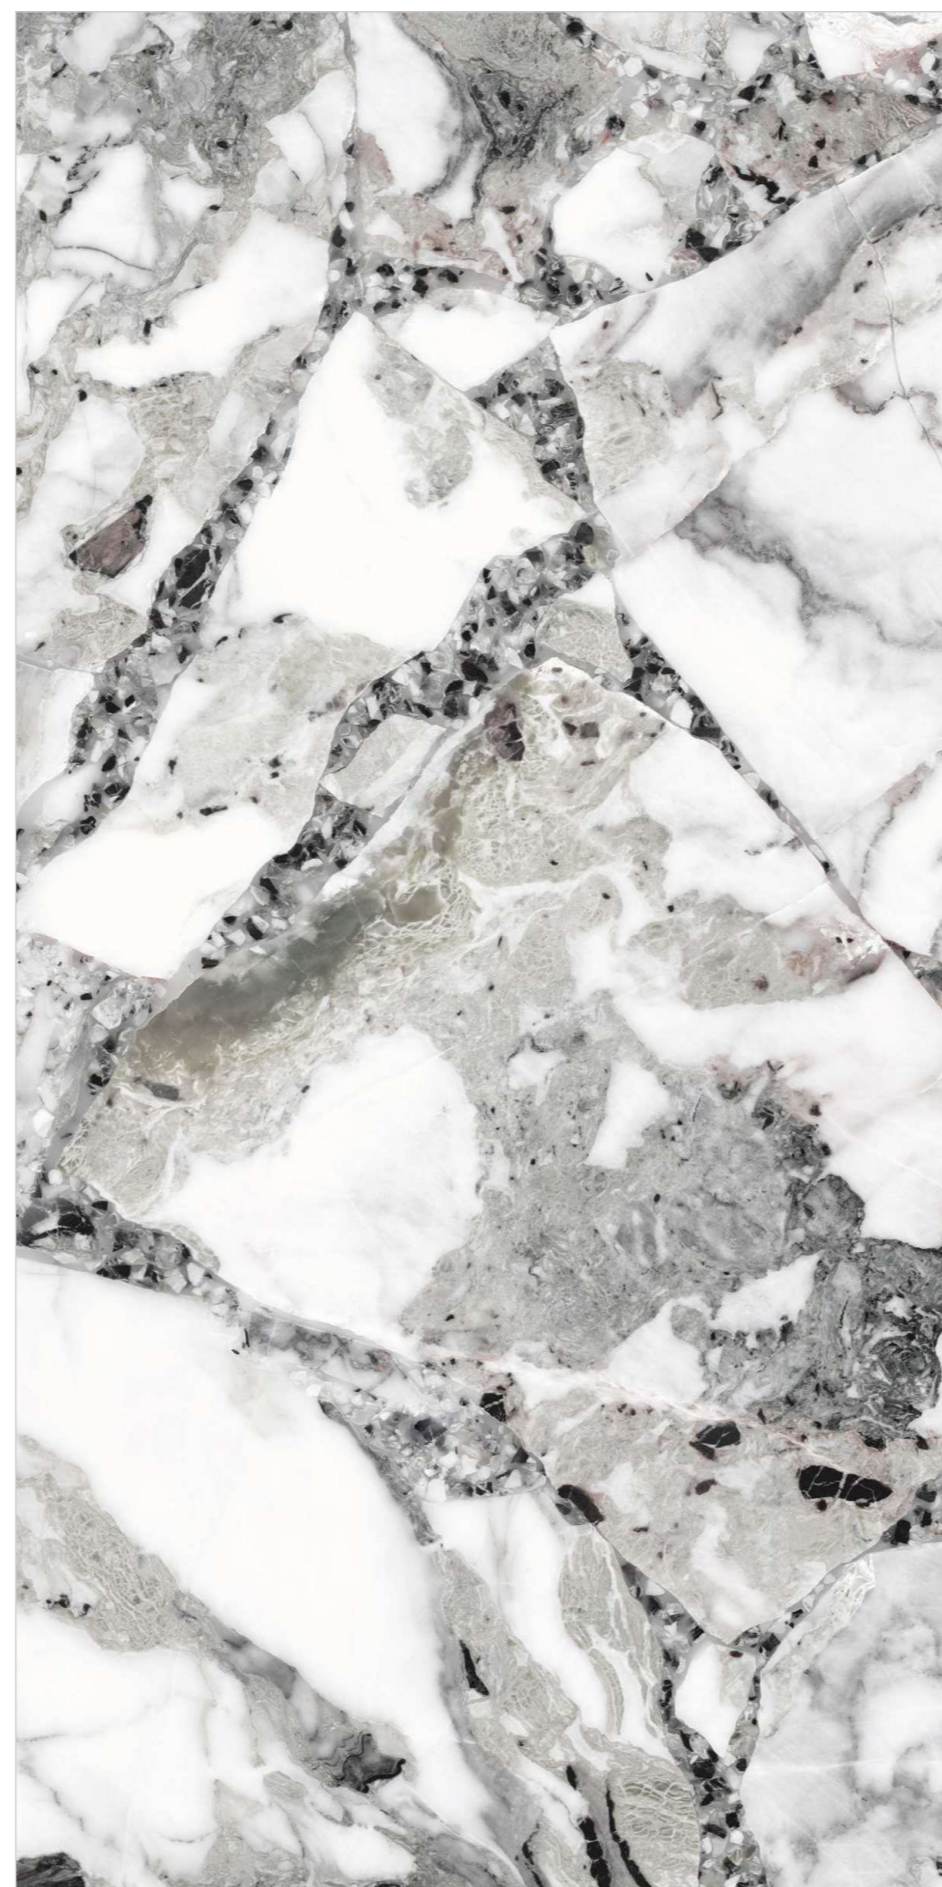

# CRACKY NATURAL

Finish :  
**GLOSSY SURFACE**

Thickness :  
**8.5MM**

Size :  
**600X1200MM**  
**60X120CM**  
**2'X4'**

**12**  
RANDOMS

**lizon**  
CERAMICA