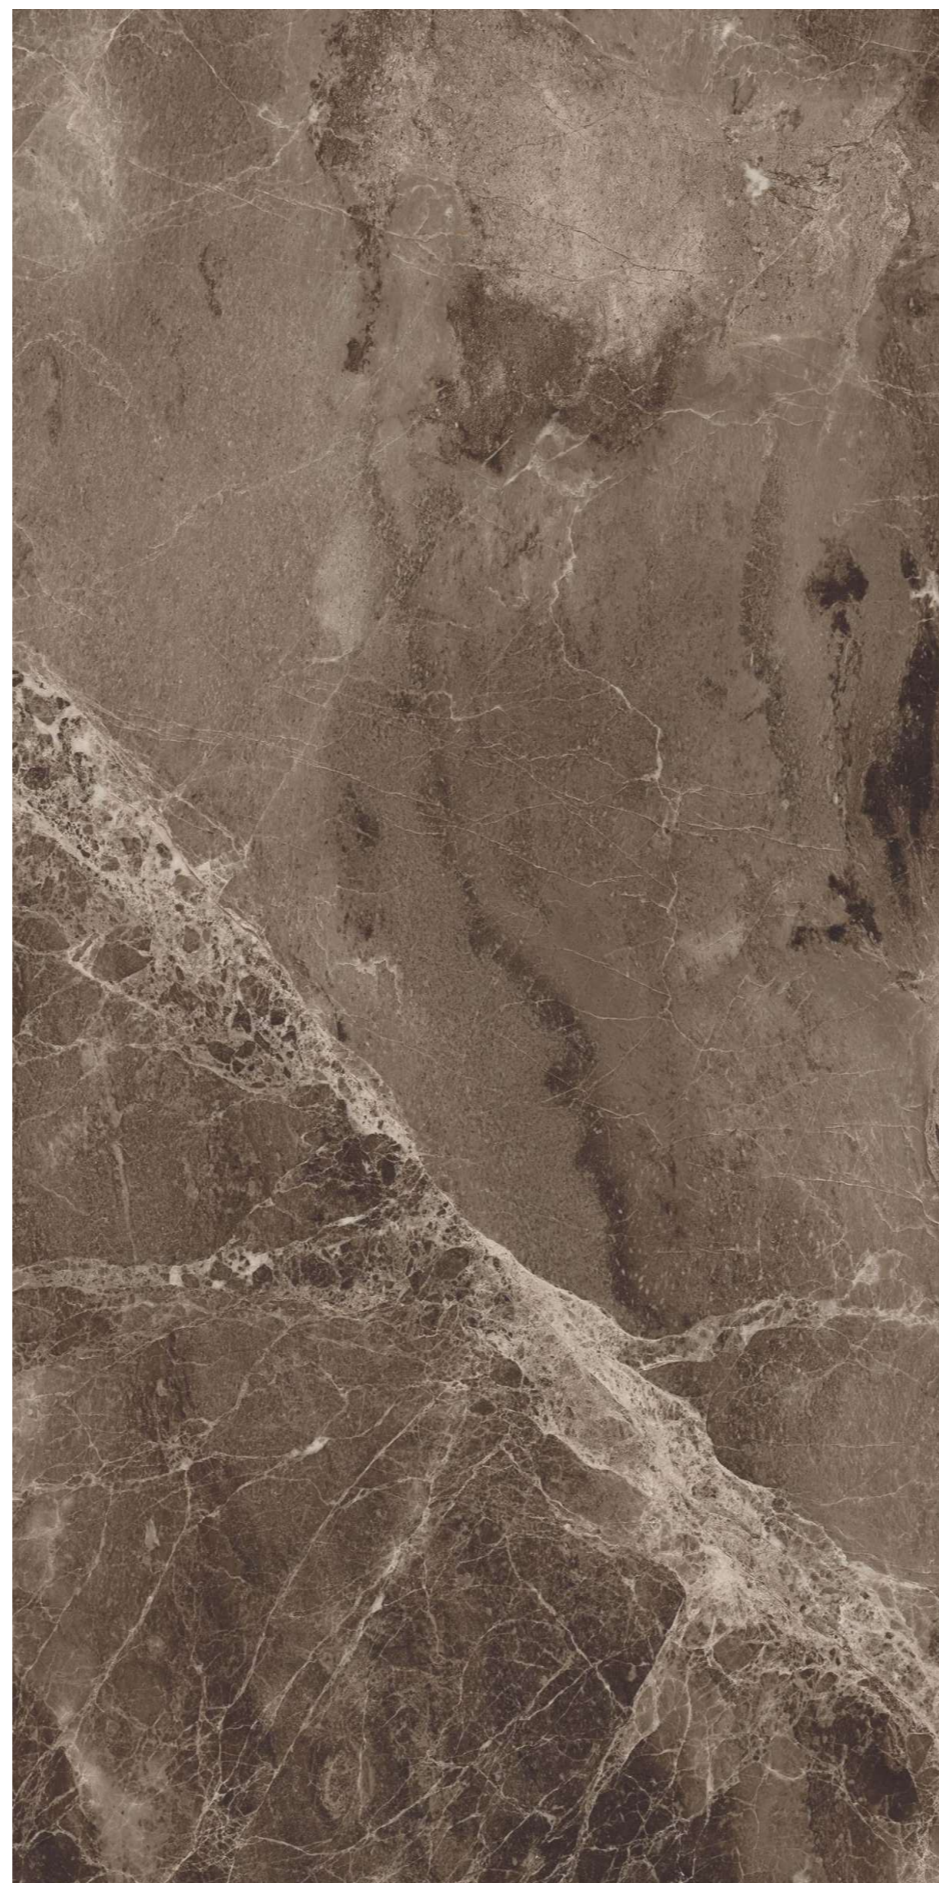

# ANTCO GRIS

Finish :  
**GLOSSY SURFACE**

Thickness :  
**8.5MM**

Size :  
**600X1200MM**  
**60X120CM**  
**2'X4'**

5  
RANDOMS

**lizon**  
CERAMICA