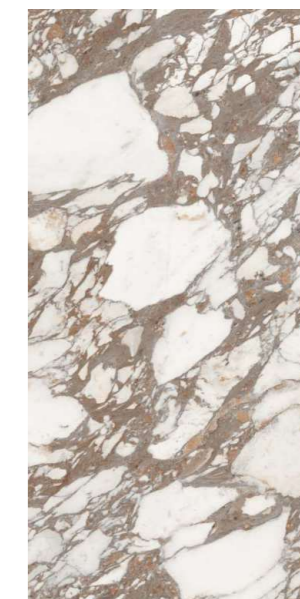

# ARTEMIS NATURAL

Finish :  
**GLOSSY SURFACE**

Thickness :  
**8.5MM**

Size :  
**600X1200MM**  
**60X120CM**  
**2'X4'**

9  
RANDOMS

ENTICE THE  
AMBIANCE  
WITH LURING  
ART

**lizon**  
CERAMICA