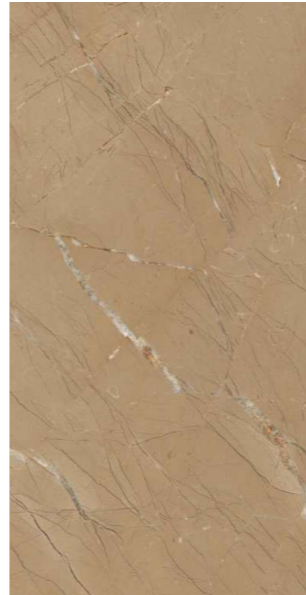

## DELTA BEIGE

Finish :  
**GLOSSY SURFACE**

Thickness :  
**8.5MM**

Size :  
**600X1200MM**  
**60X120CM**  
**2'X4'**

**lizon**  
CERAMICA