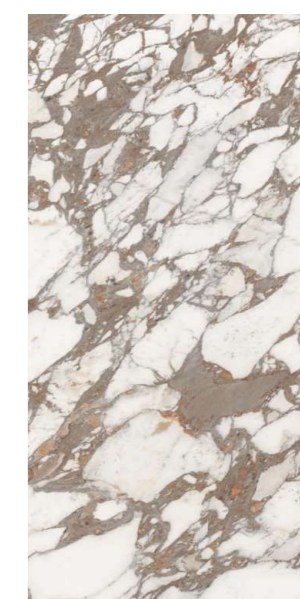

# ARTEMIS NATURAL

Finish :  
**GLOSSY SURFACE**

Thickness :  
**8.5MM**

Size :  
**600X1200MM**  
**60X120CM**  
**2'X4'**

9  
RANDOMS

ENTICE THE  
AMBIANCE  
WITH LURING  
ART

**lizon**  
CERAMICA