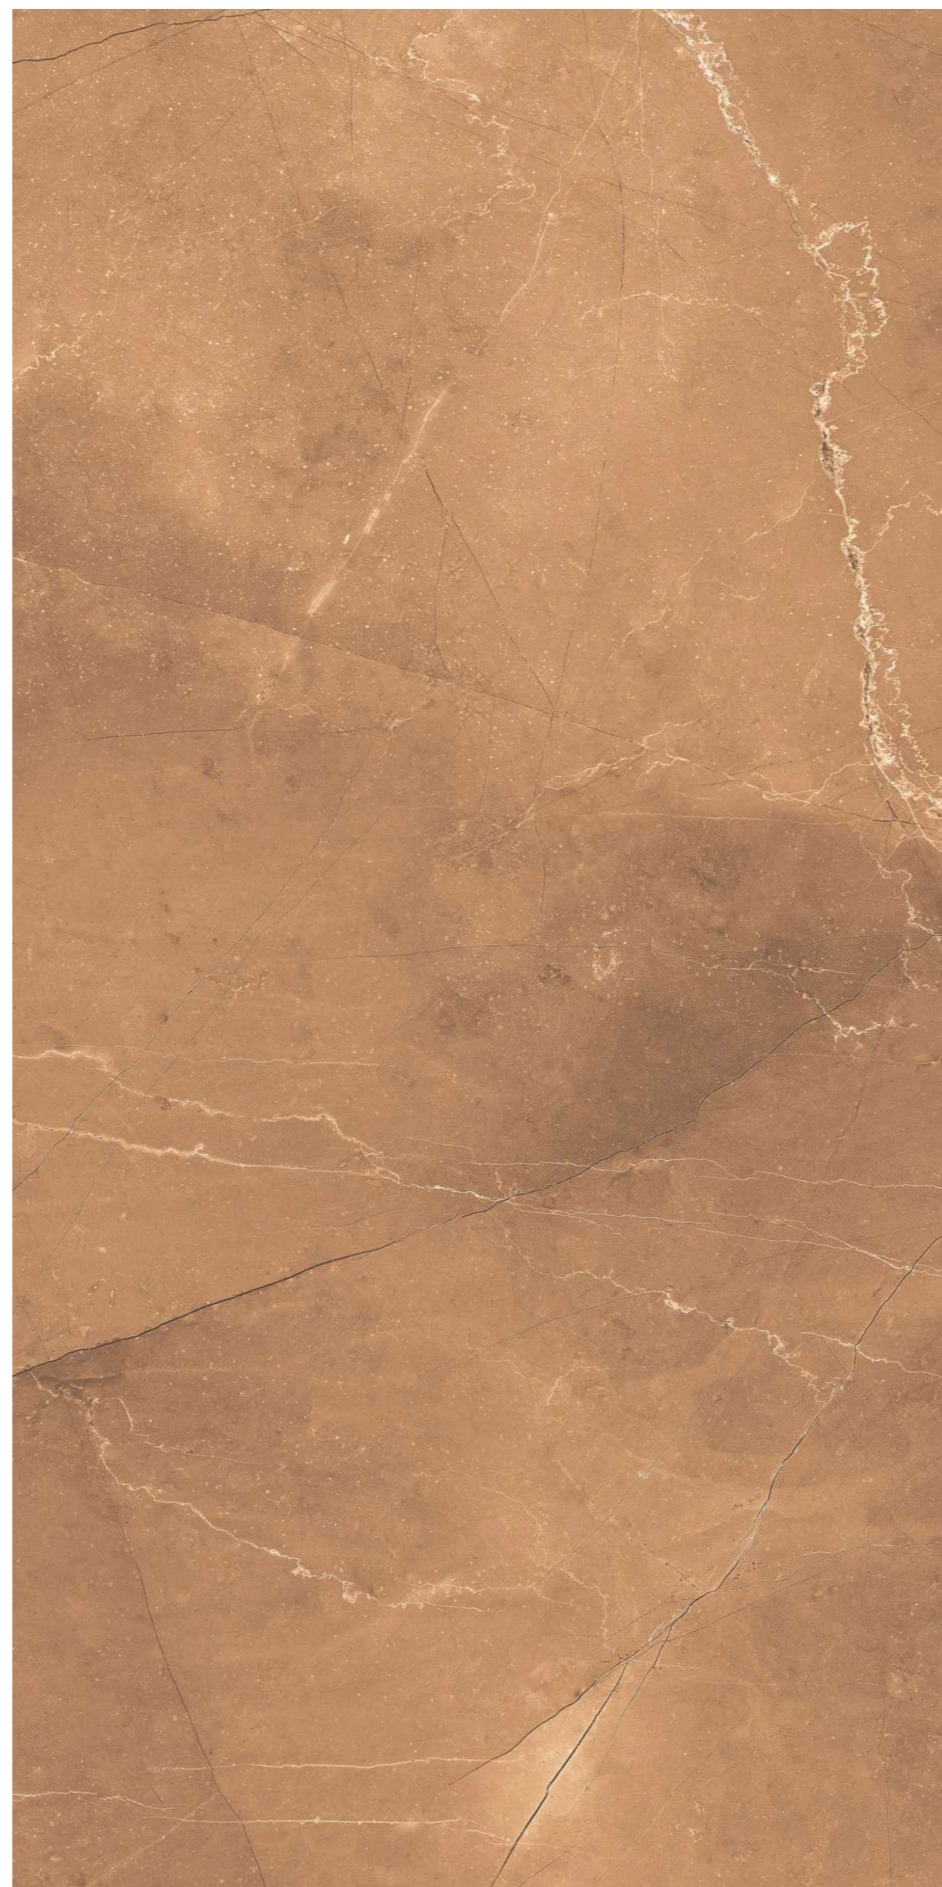

# ADISON BROWN

Finish :  
**GLOSSY SURFACE**

Thickness :  
**8.5MM**

Size :  
**600X1200MM**  
**60X120CM**  
**2'X4'**

**6**  
RANDOMS

**lizon**  
CERAMICA