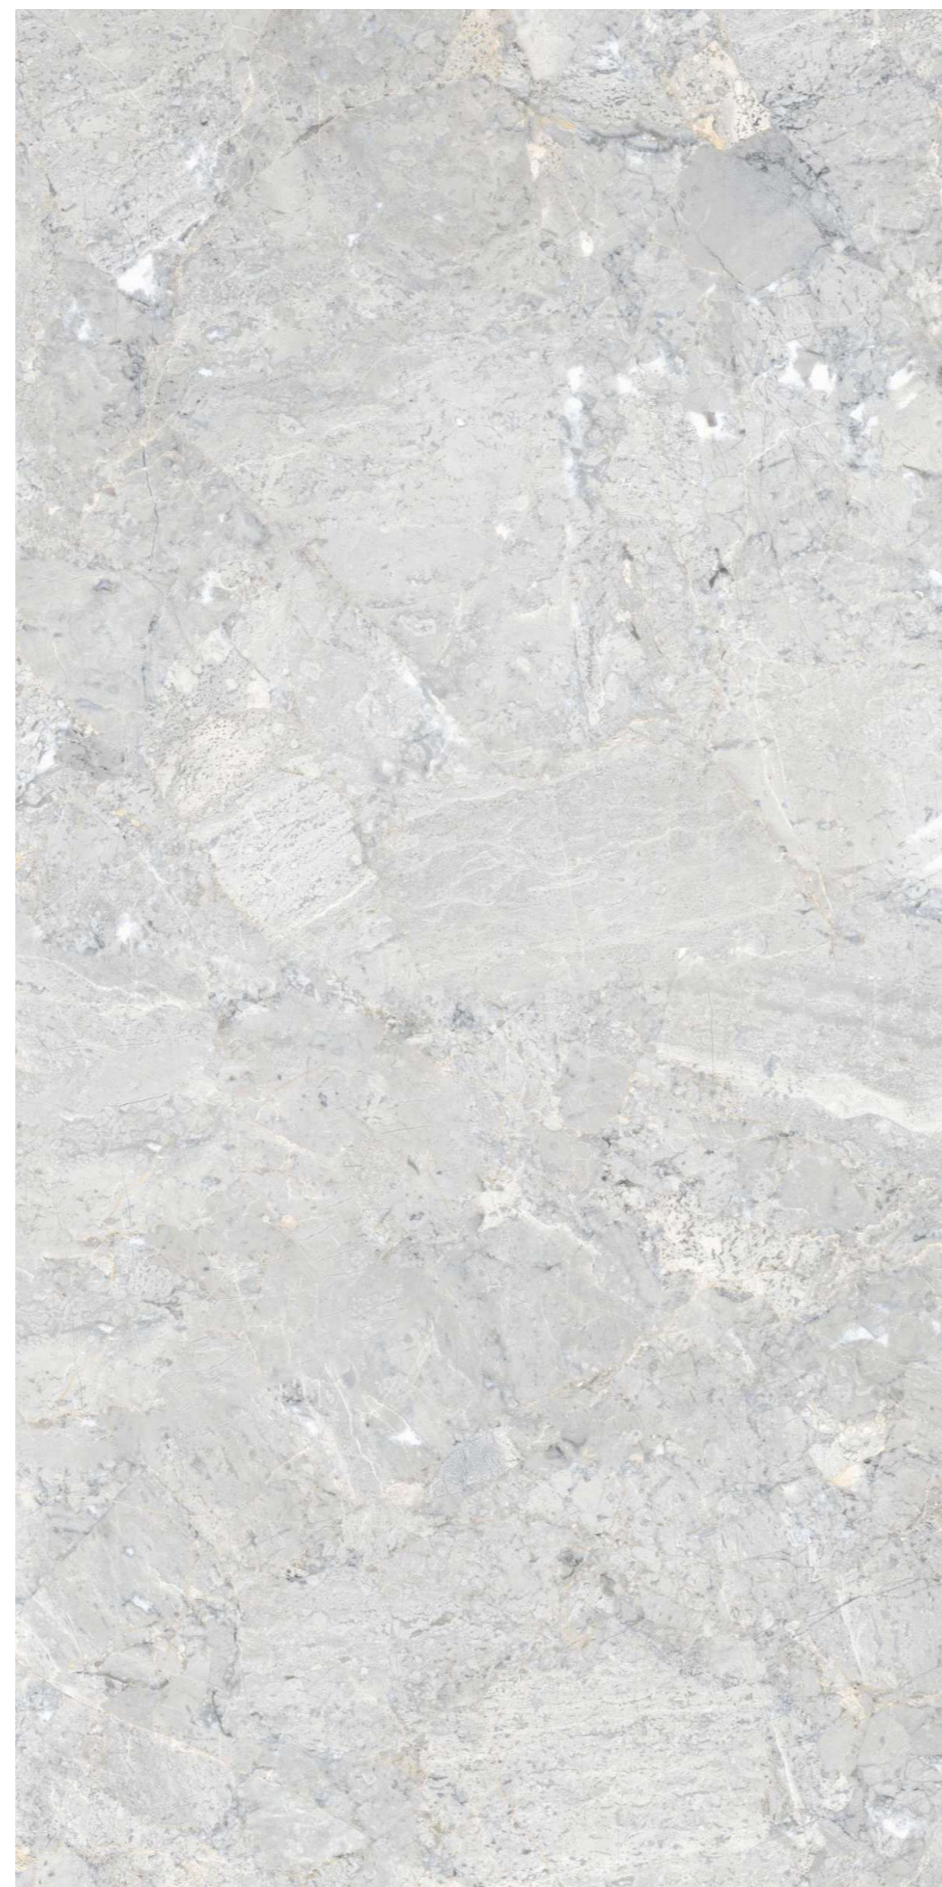

BOSCO GRIS

Finish :
GLOSSY SURFACE

Thickness :
8.5MM

Size :
600X1200MM
60X120CM
2'X4'