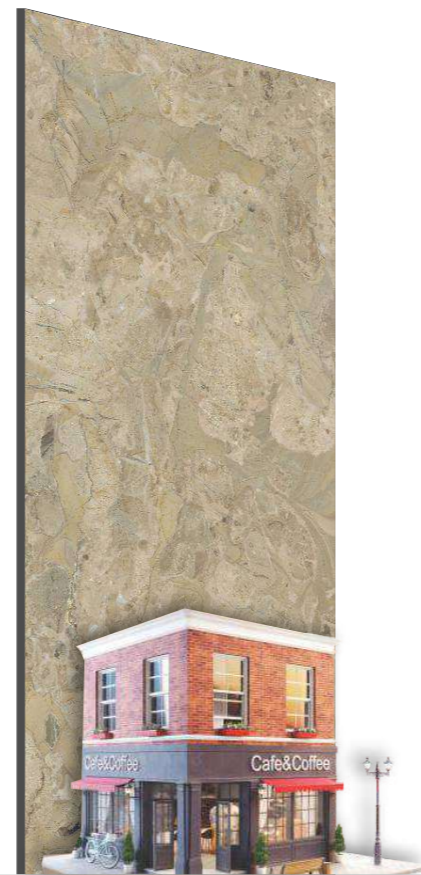

MALLS &
RESTAURANT