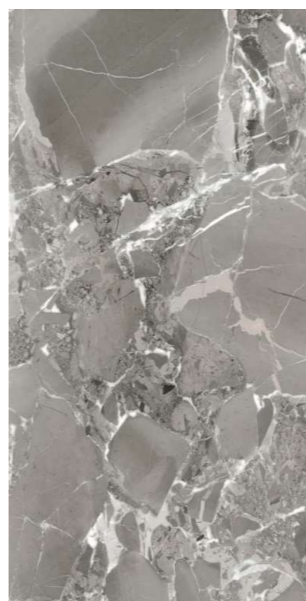

# ALBINO BIANCO

Finish :  
**GLOSSY SURFACE**

Thickness :  
**8.5MM**

Size :  
**600X1200MM**  
**60X120CM**  
**2'X4'**

8  
RANDOMS

**lizon**  
CERAMICA