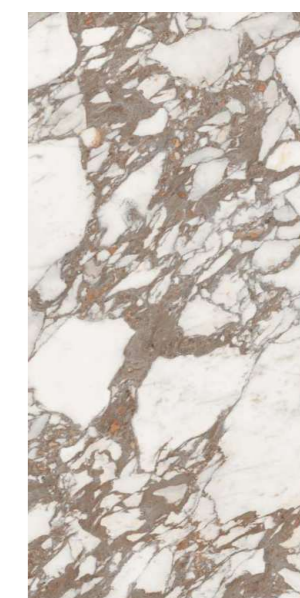

# ARTEMIS NATURAL

Finish :  
**GLOSSY SURFACE**

Thickness :  
**8.5MM**

Size :  
**600X1200MM**  
**60X120CM**  
**2'X4'**

9  
RANDOMS

ENTICE THE  
AMBIANCE  
WITH LURING  
ART

**lizon**  
CERAMICA