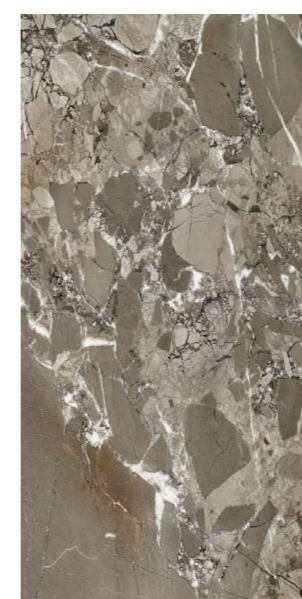

# ALBINO GRIS

Finish :  
**GLOSSY SURFACE**

Thickness :  
**8.5MM**

Size :  
**600X1200MM**  
**60X120CM**  
**2'X4'**

**8**  
RANDOMS

**lizon**  
CERAMICA