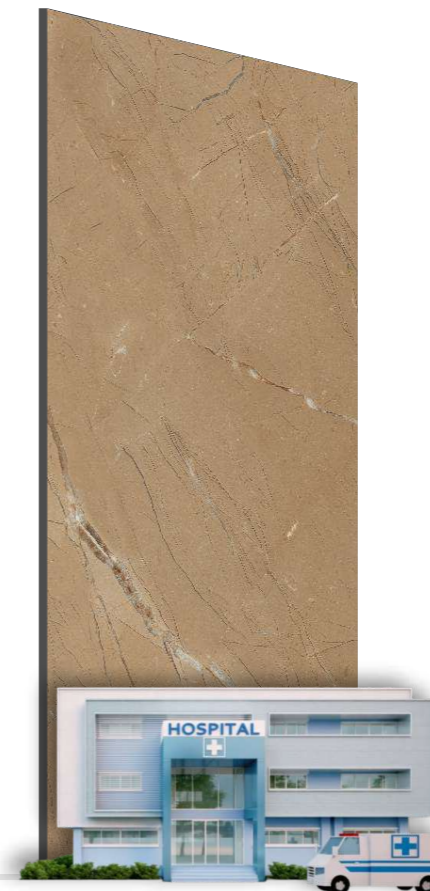

HOSPITALS
AREA