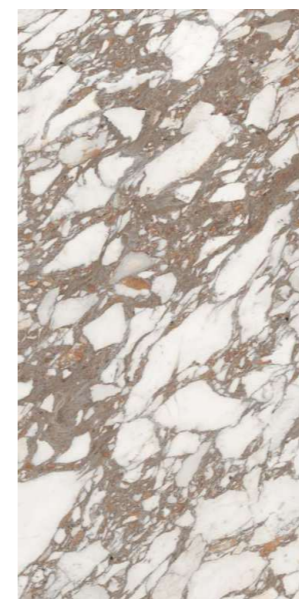

# ARTEMIS NATURAL

Finish :  
**GLOSSY SURFACE**

Thickness :  
**8.5MM**

Size :  
**600X1200MM**  
**60X120CM**  
**2'X4'**

9  
RANDOMS

ENTICE THE  
AMBIANCE  
WITH LURING  
ART

**lizon**  
CERAMICA