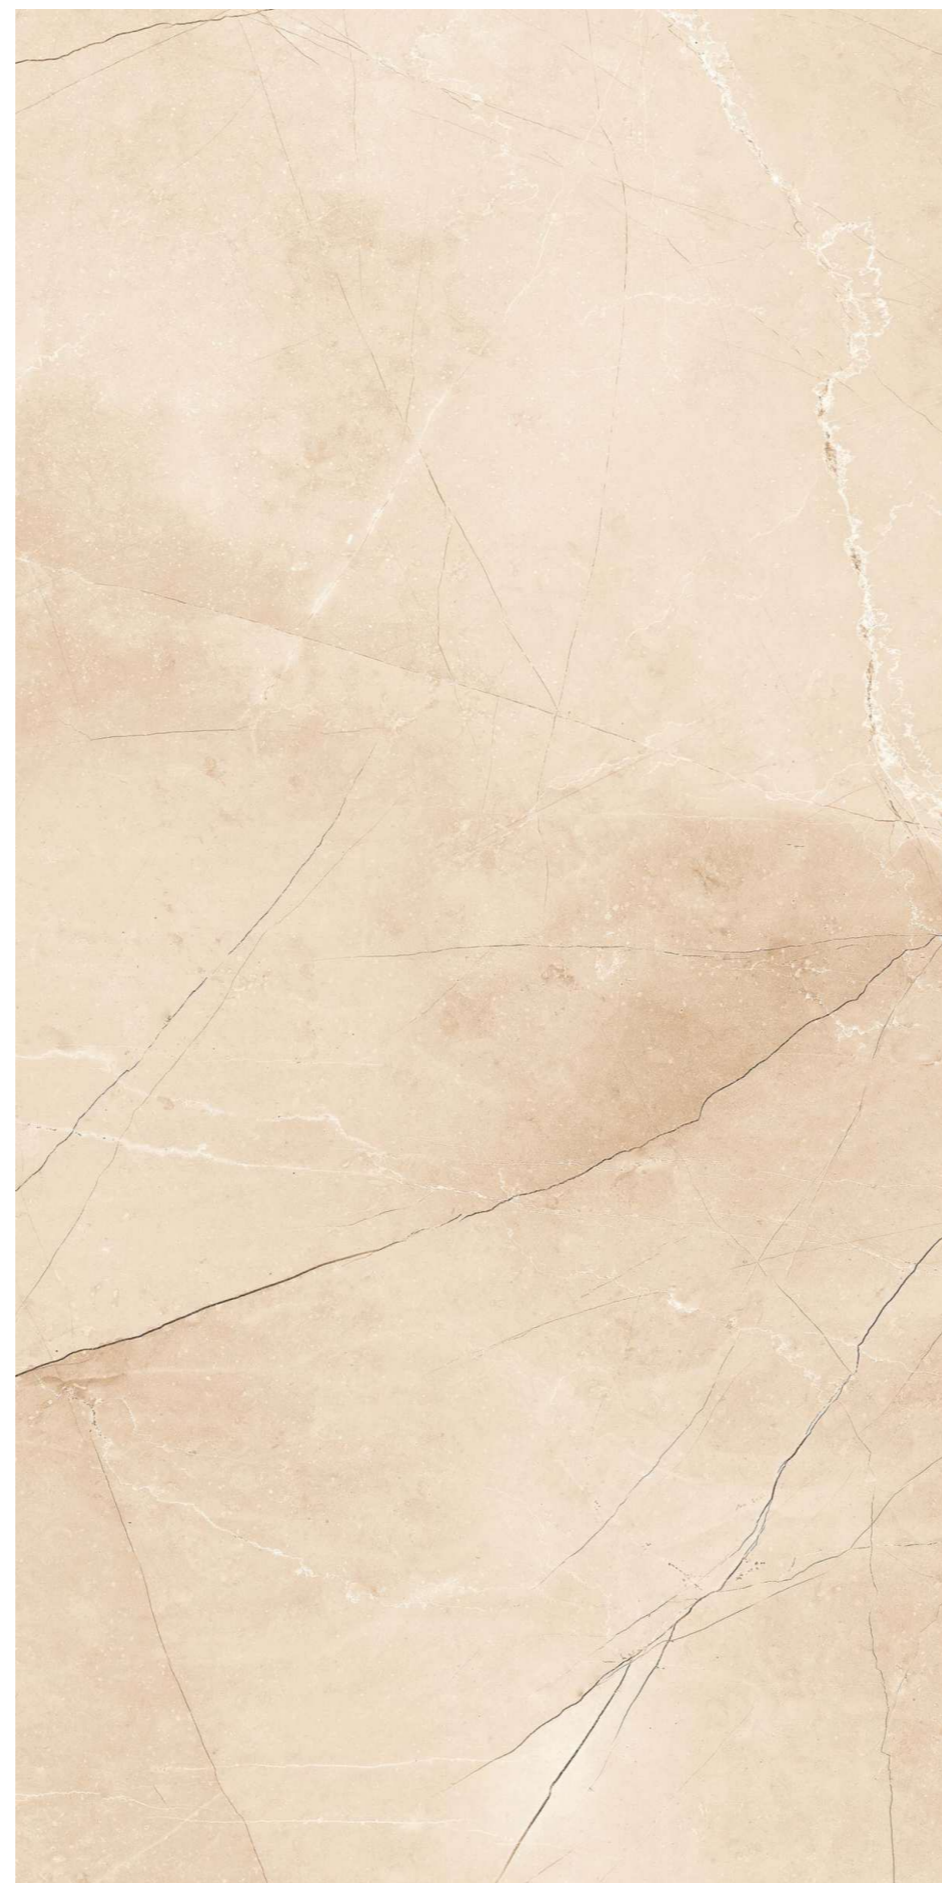

ADISON BEIGE

Finish :
GLOSSY SURFACE

Thickness :
8.5MM

Size :
600X1200MM
60X120CM
2'X4'