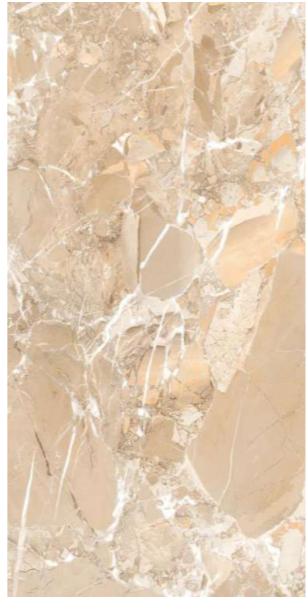

# ALAMO GREY

Finish :  
**GLOSSY SURFACE**

Thickness :  
**8.5MM**

Size :  
**600X1200MM**  
**60X120CM**  
**2'X4'**

6  
RANDOMS

**lizon**  
CERAMICA

**ALBINO BEIGE**

Finish :  
**GLOSSY SURFACE**