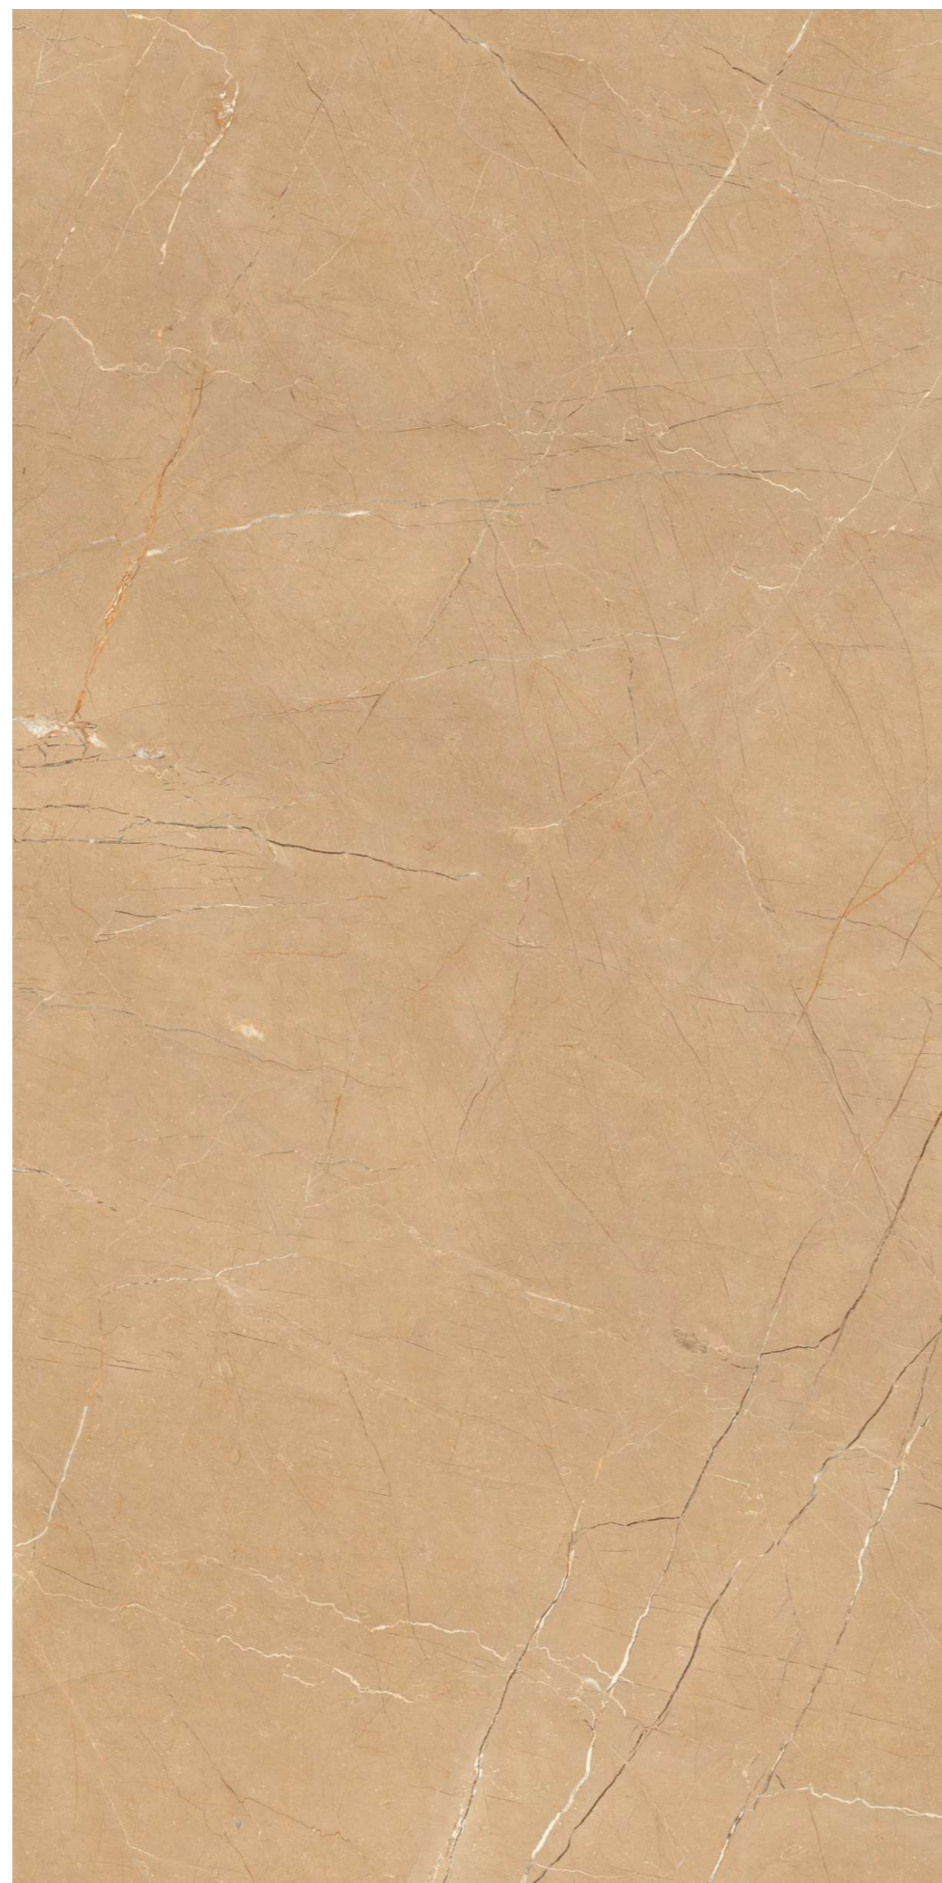

RECON BROWN

Finish :
GLOSSY SURFACE

Thickness :
8.5MM

Size :
600X1200MM
60X120CM
2'X4'