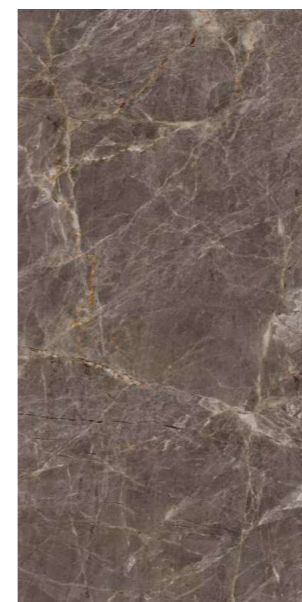

## PATAGONIA CHOCO

Finish :  
**GLOSSY SURFACE**

Thickness :  
**8.5MM**

Size :  
**600X1200MM**  
**60X120CM**  
**2'X4'**