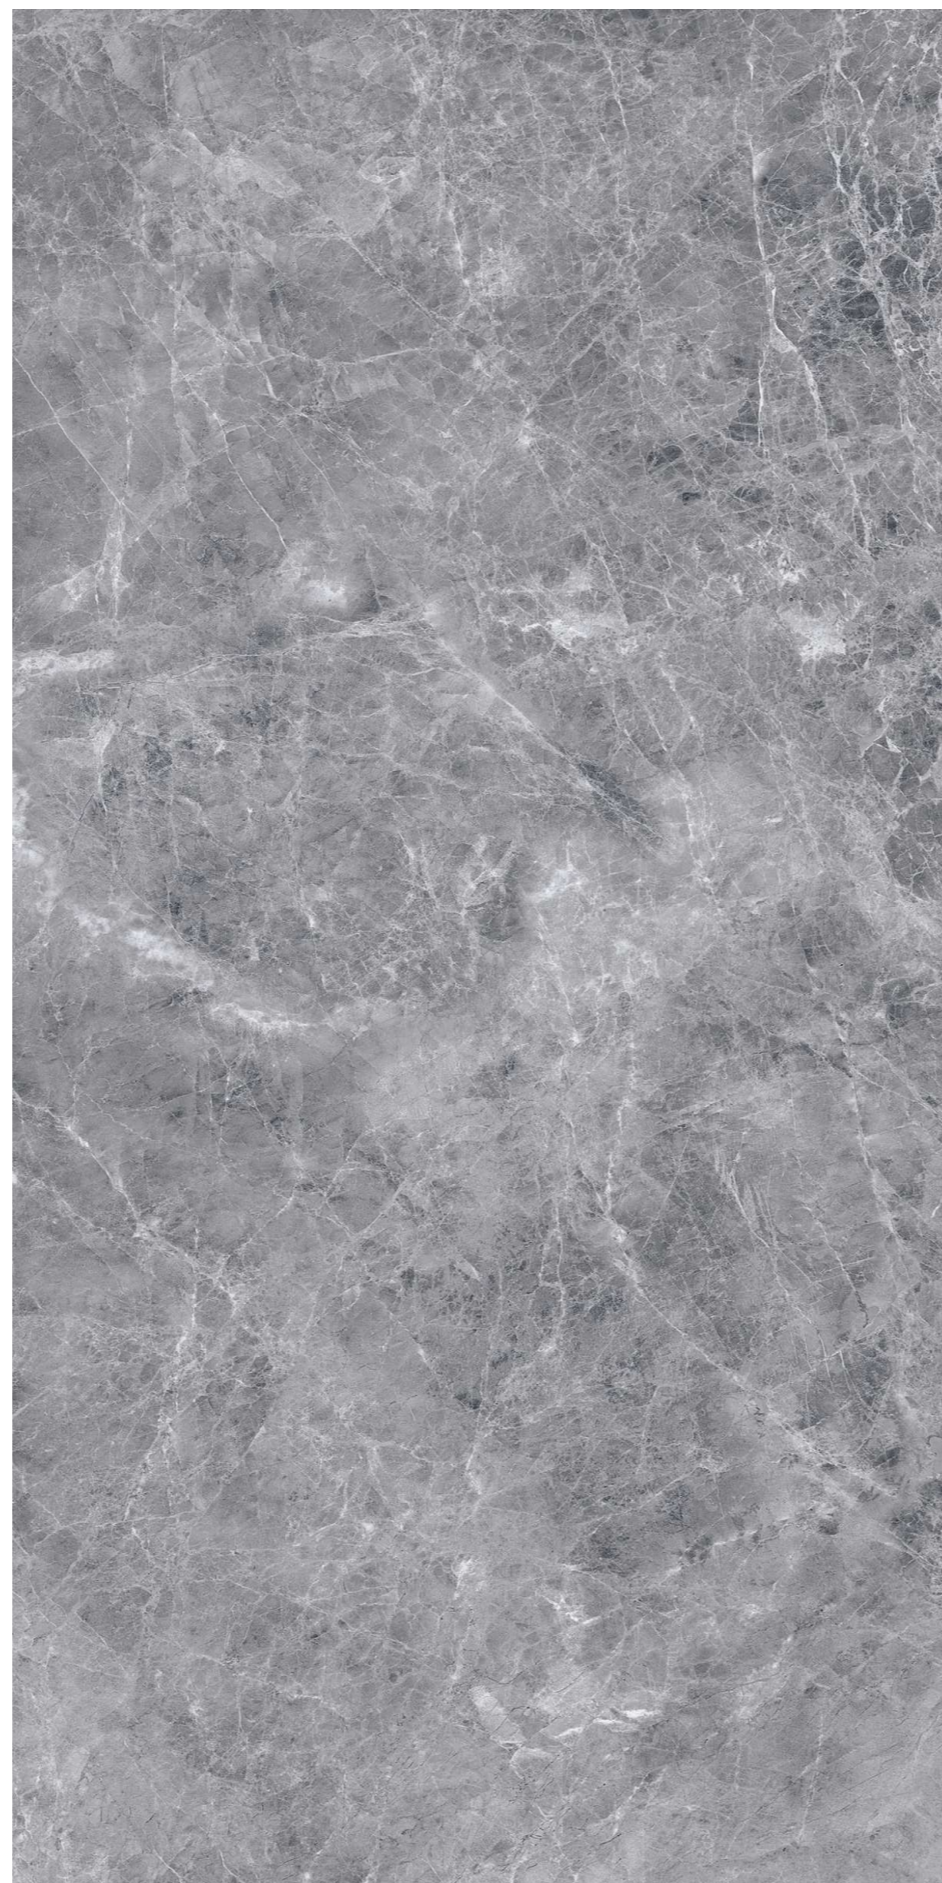

LOGGER GRIS

Finish :
GLOSSY SURFACE

Thickness :
8.5MM

Size :
600X1200MM
60X120CM
2'X4'