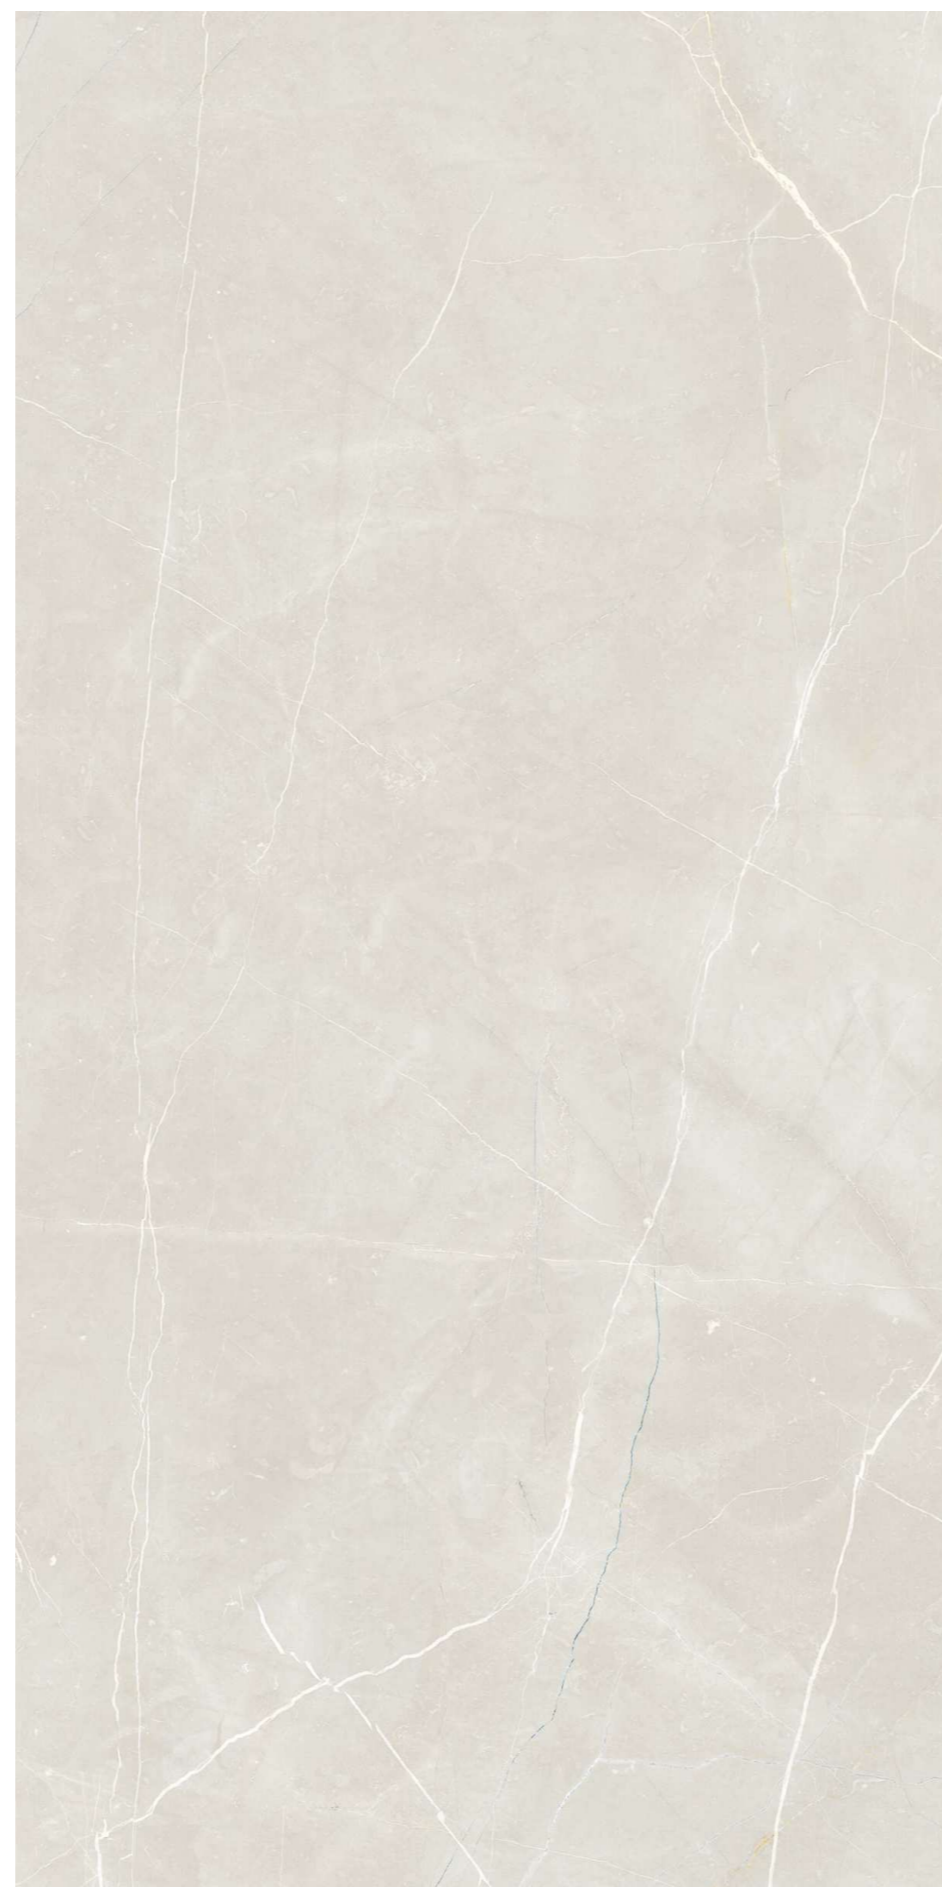

LEMOSA BIANCO

Finish :
GLOSSY SURFACE

Thickness :
8.5MM

Size :
600X1200MM
60X120CM
2'X4'