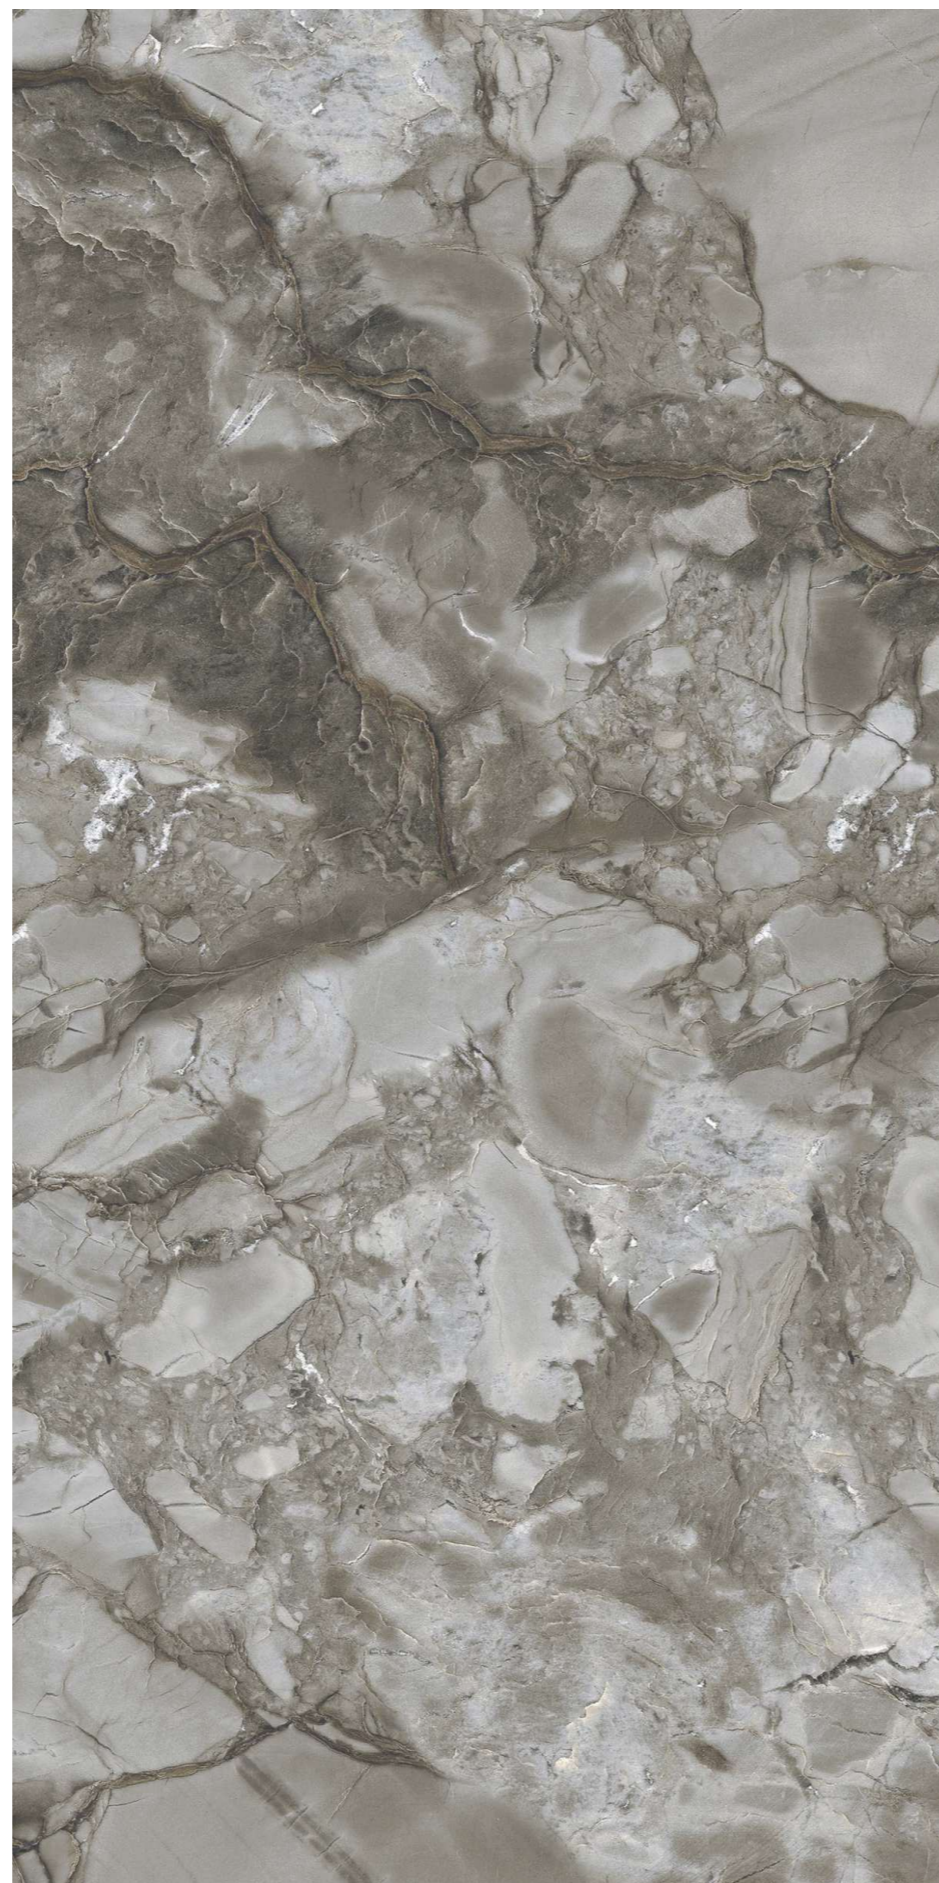

IROKO GRIS

Finish :
GLOSSY SURFACE

Thickness :
8.5MM

Size :
600X1200MM
60X120CM
2'X4'