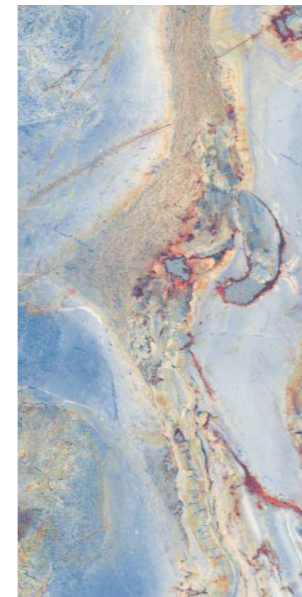

# LOIRA BLUE

Finish :  
**GLOSSY SURFACE**

Thickness :  
**8.5MM**

Size :  
**600X1200MM**  
**60X120CM**  
**2'X4'**

4  
RANDOMS

**lizon**  
CERAMICA