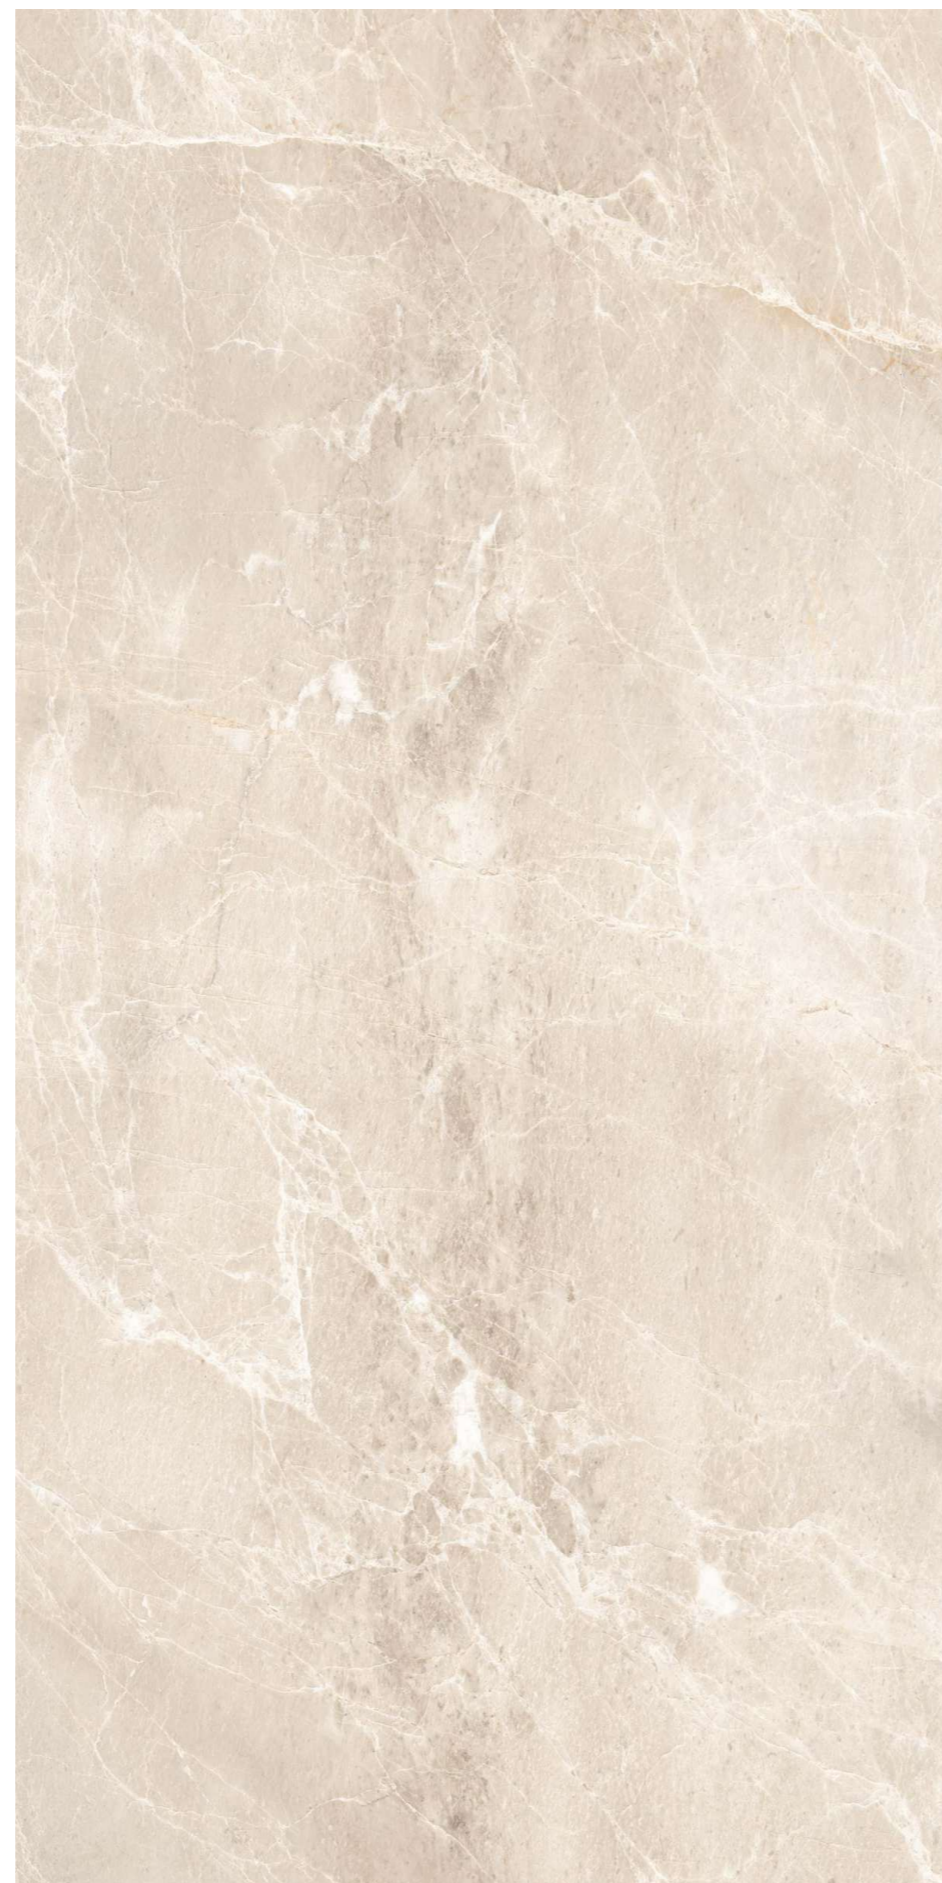

ZOCALO CREMA

Finish :
GLOSSY SURFACE

Thickness :
8.5MM

Size :
600X1200MM
60X120CM
2'X4'