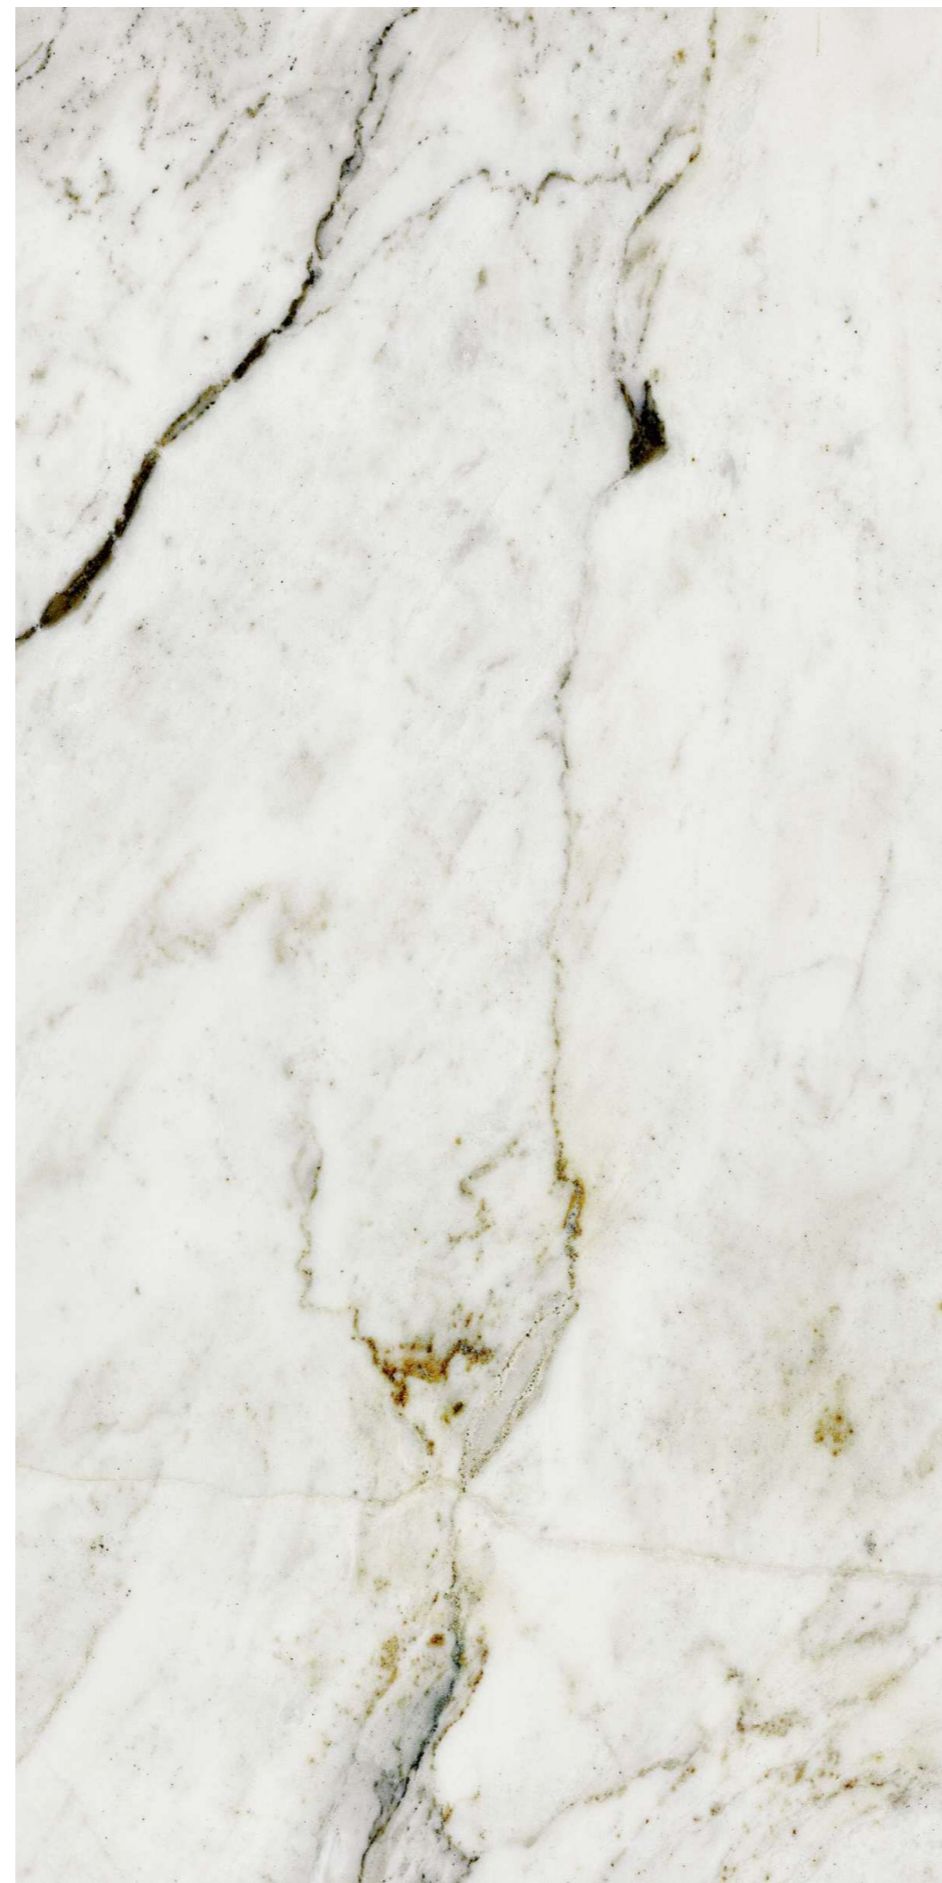

SIVAS WHITE

Finish :
GLOSSY SURFACE

Thickness :
8.5MM

Size :
600X1200MM
60X120CM
2'X4'