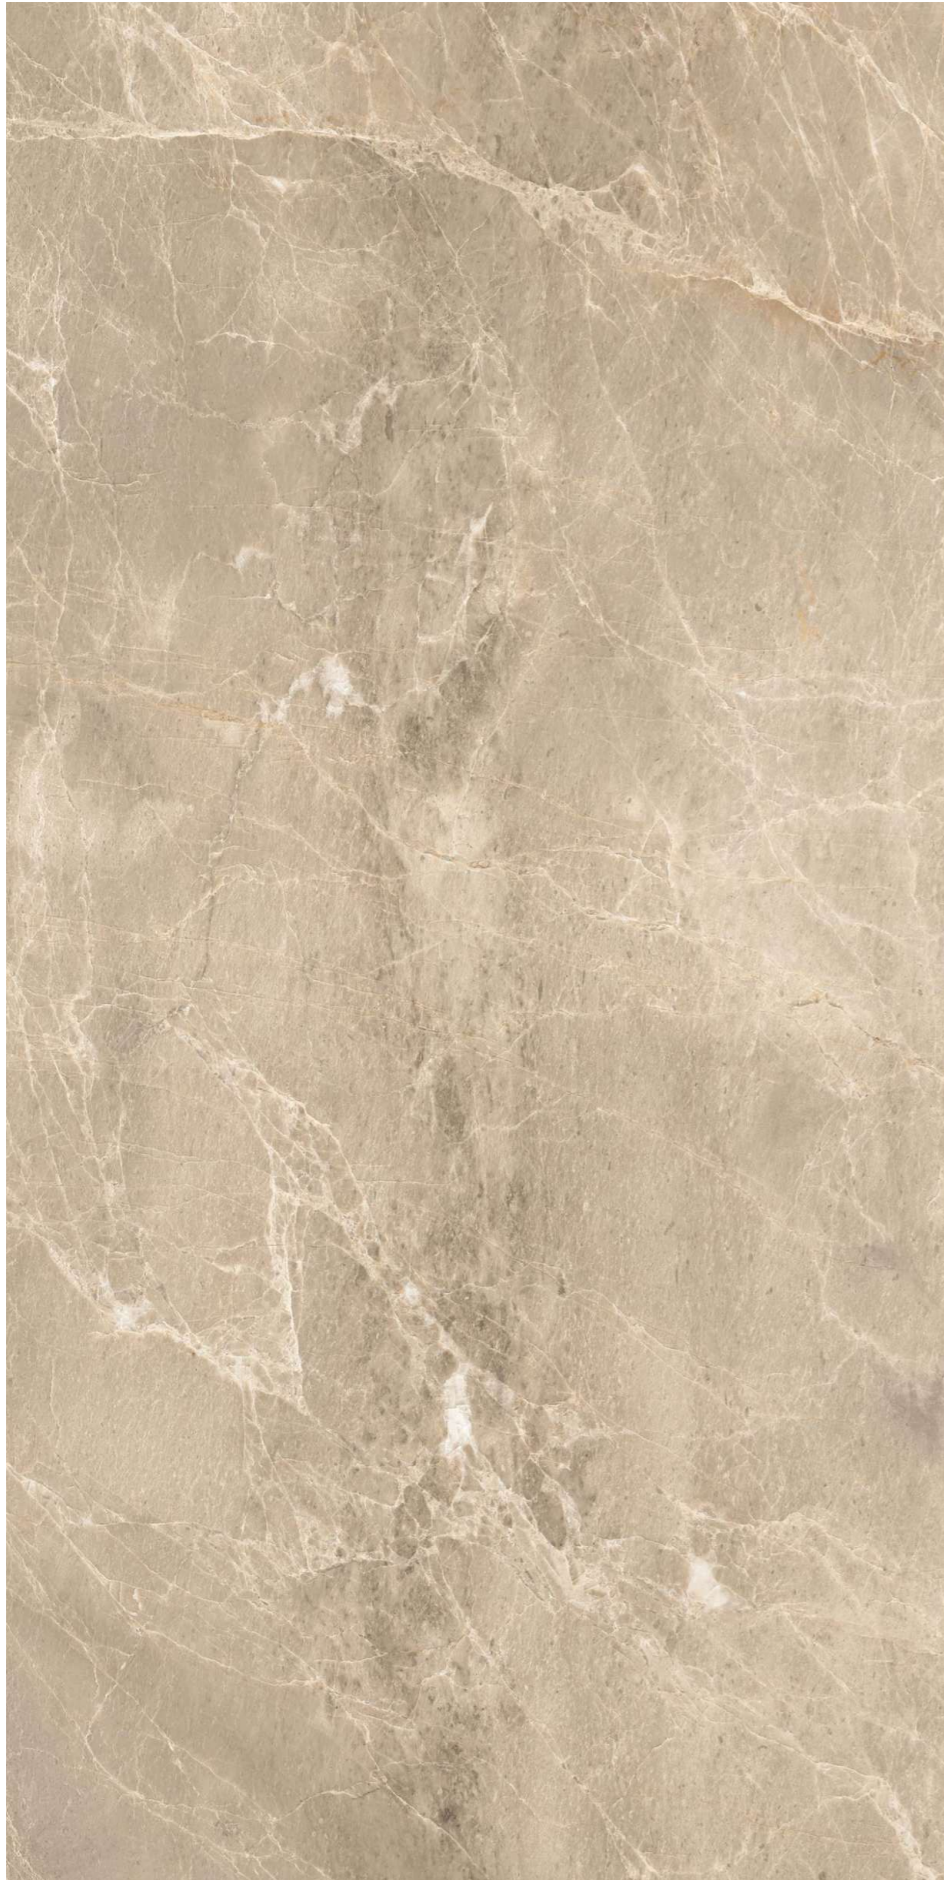

## ZOCALO BLACK

Finish :  
**GLOSSY SURFACE**

Thickness :  
**8.5MM**

Size :  
**600X1200MM**  
**60X120CM**  
**2'X4'**

MARKET | 29

SALE 10%

SALE 30%

**lizon**  
CERAMICA