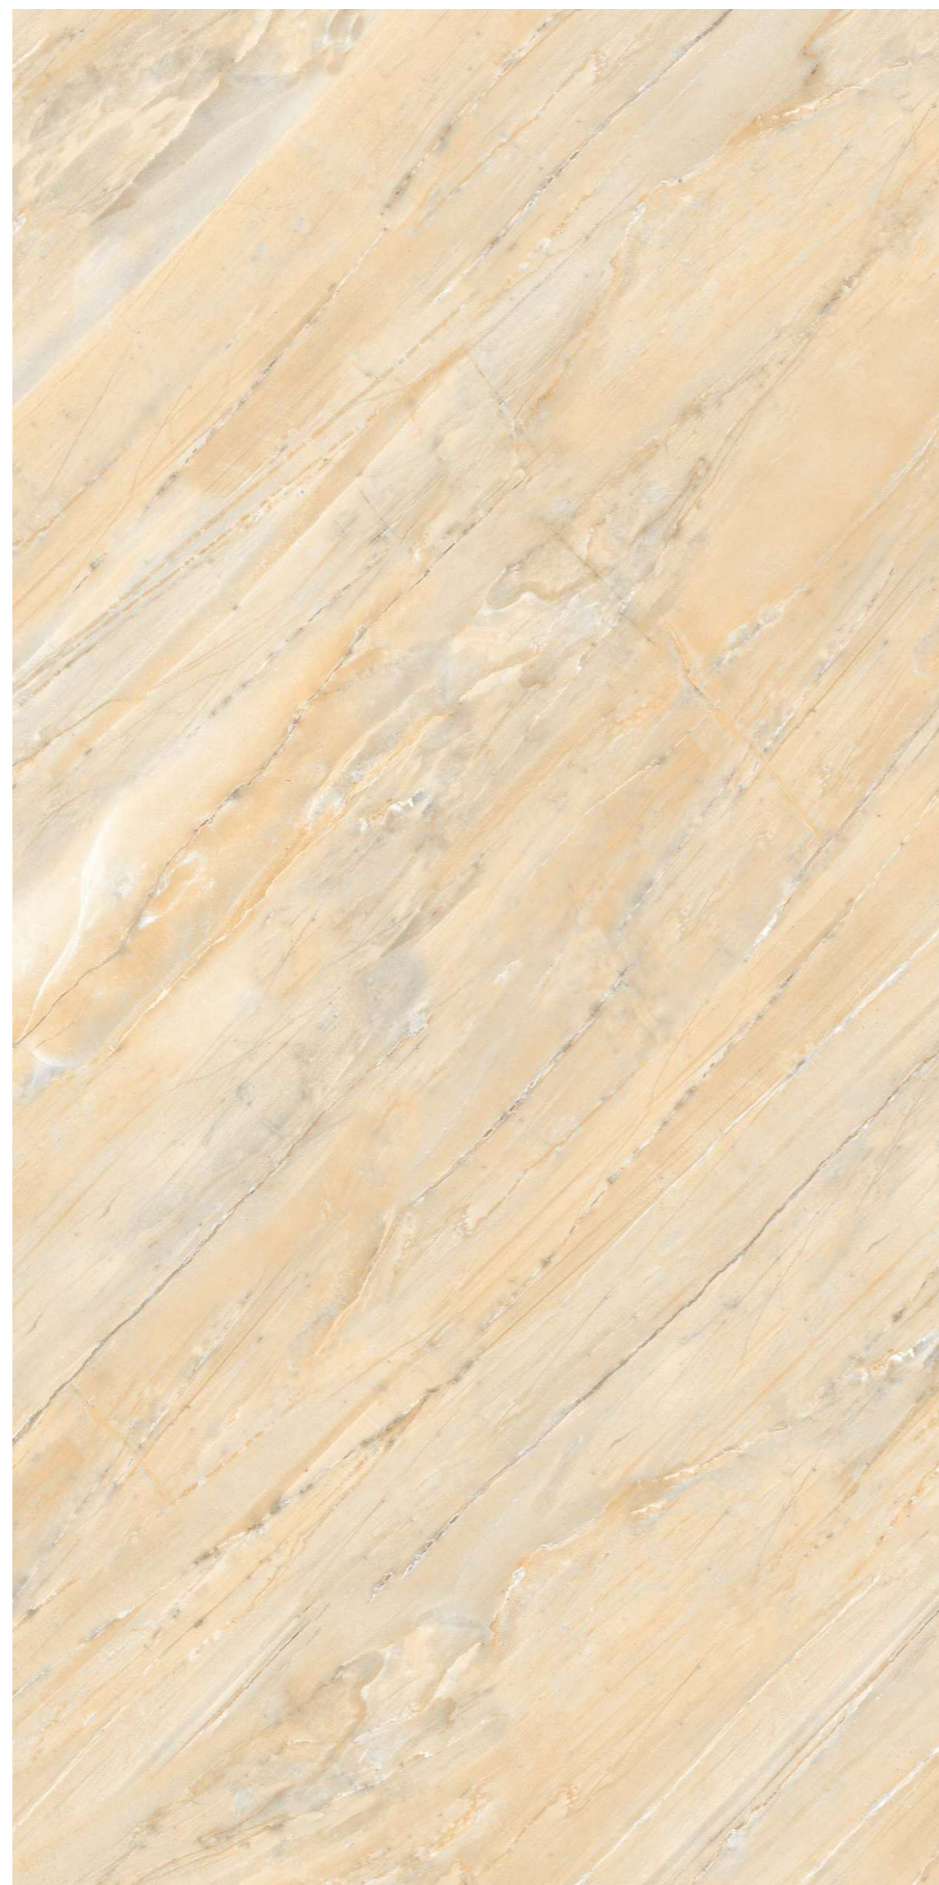

## **KYRO BEIGE**

Finish :  
**GLOSSY SURFACE**

Thickness :  
**8.5MM**

Size :  
**600X1200MM**  
**60X120CM**  
**2'X4'**

**lizon**  
CERAMICA