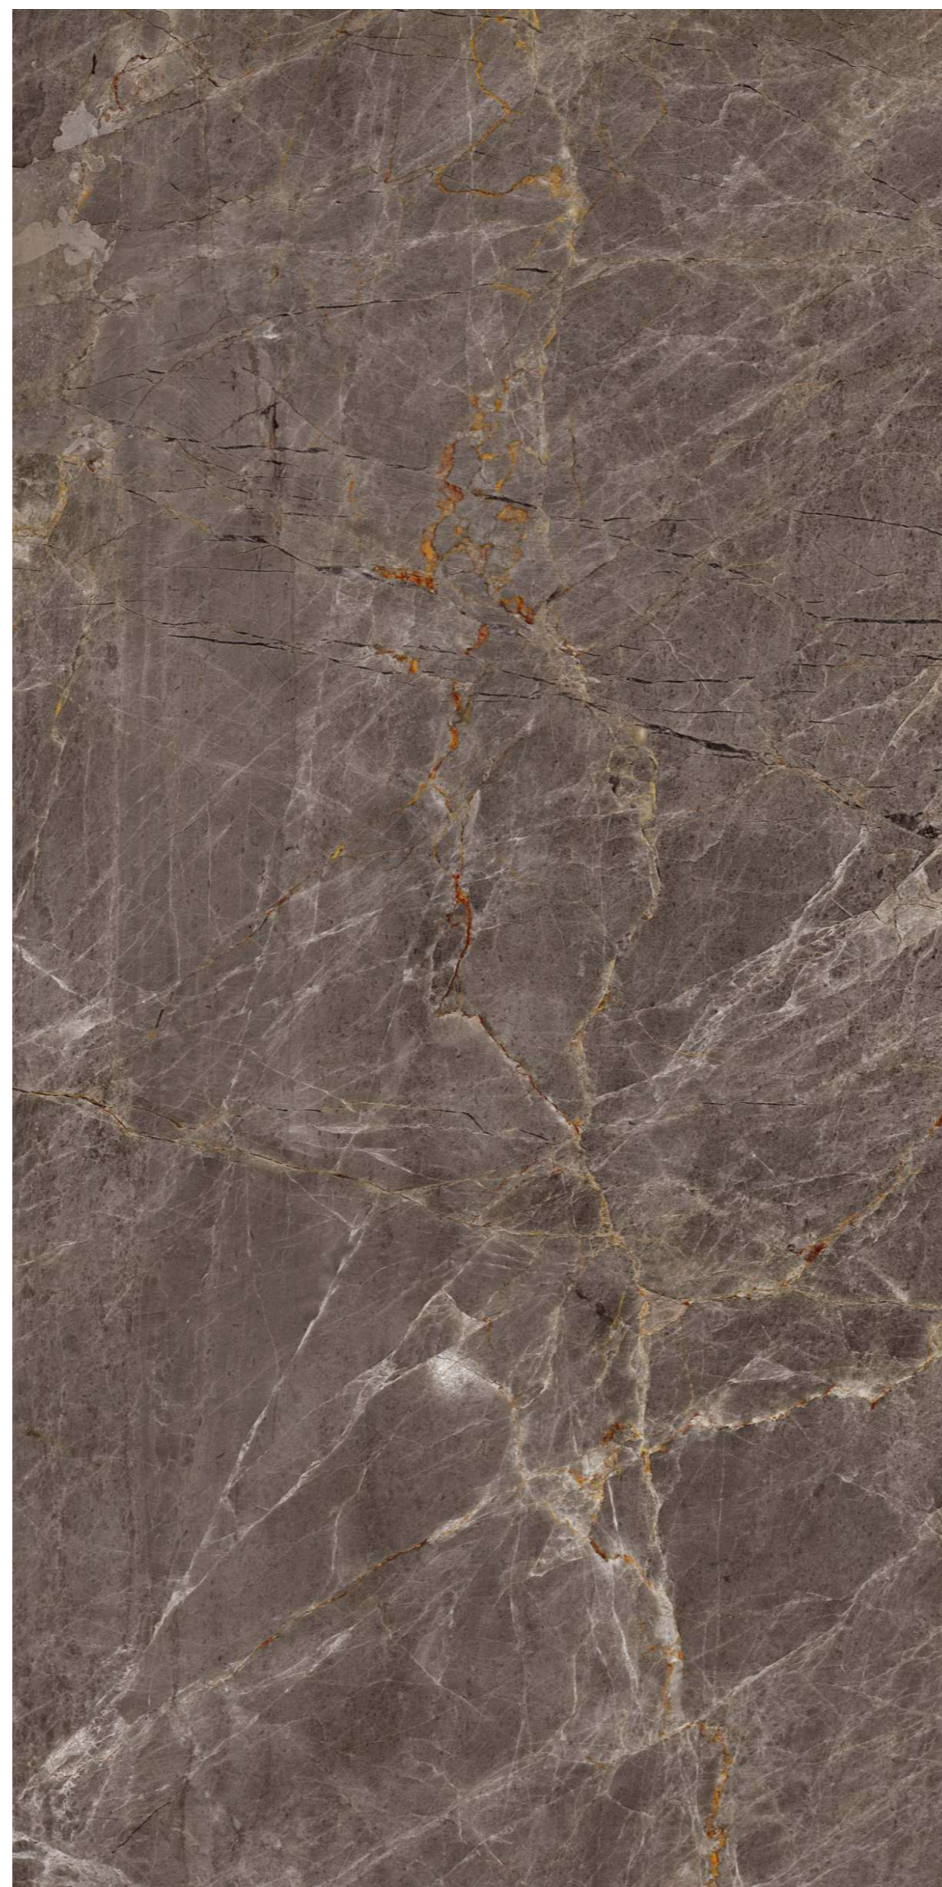

## PATAGONIA CHOCO

Finish :  
**GLOSSY SURFACE**

Thickness :  
**8.5MM**

Size :  
**600X1200MM**  
**60X120CM**  
**2'X4'**