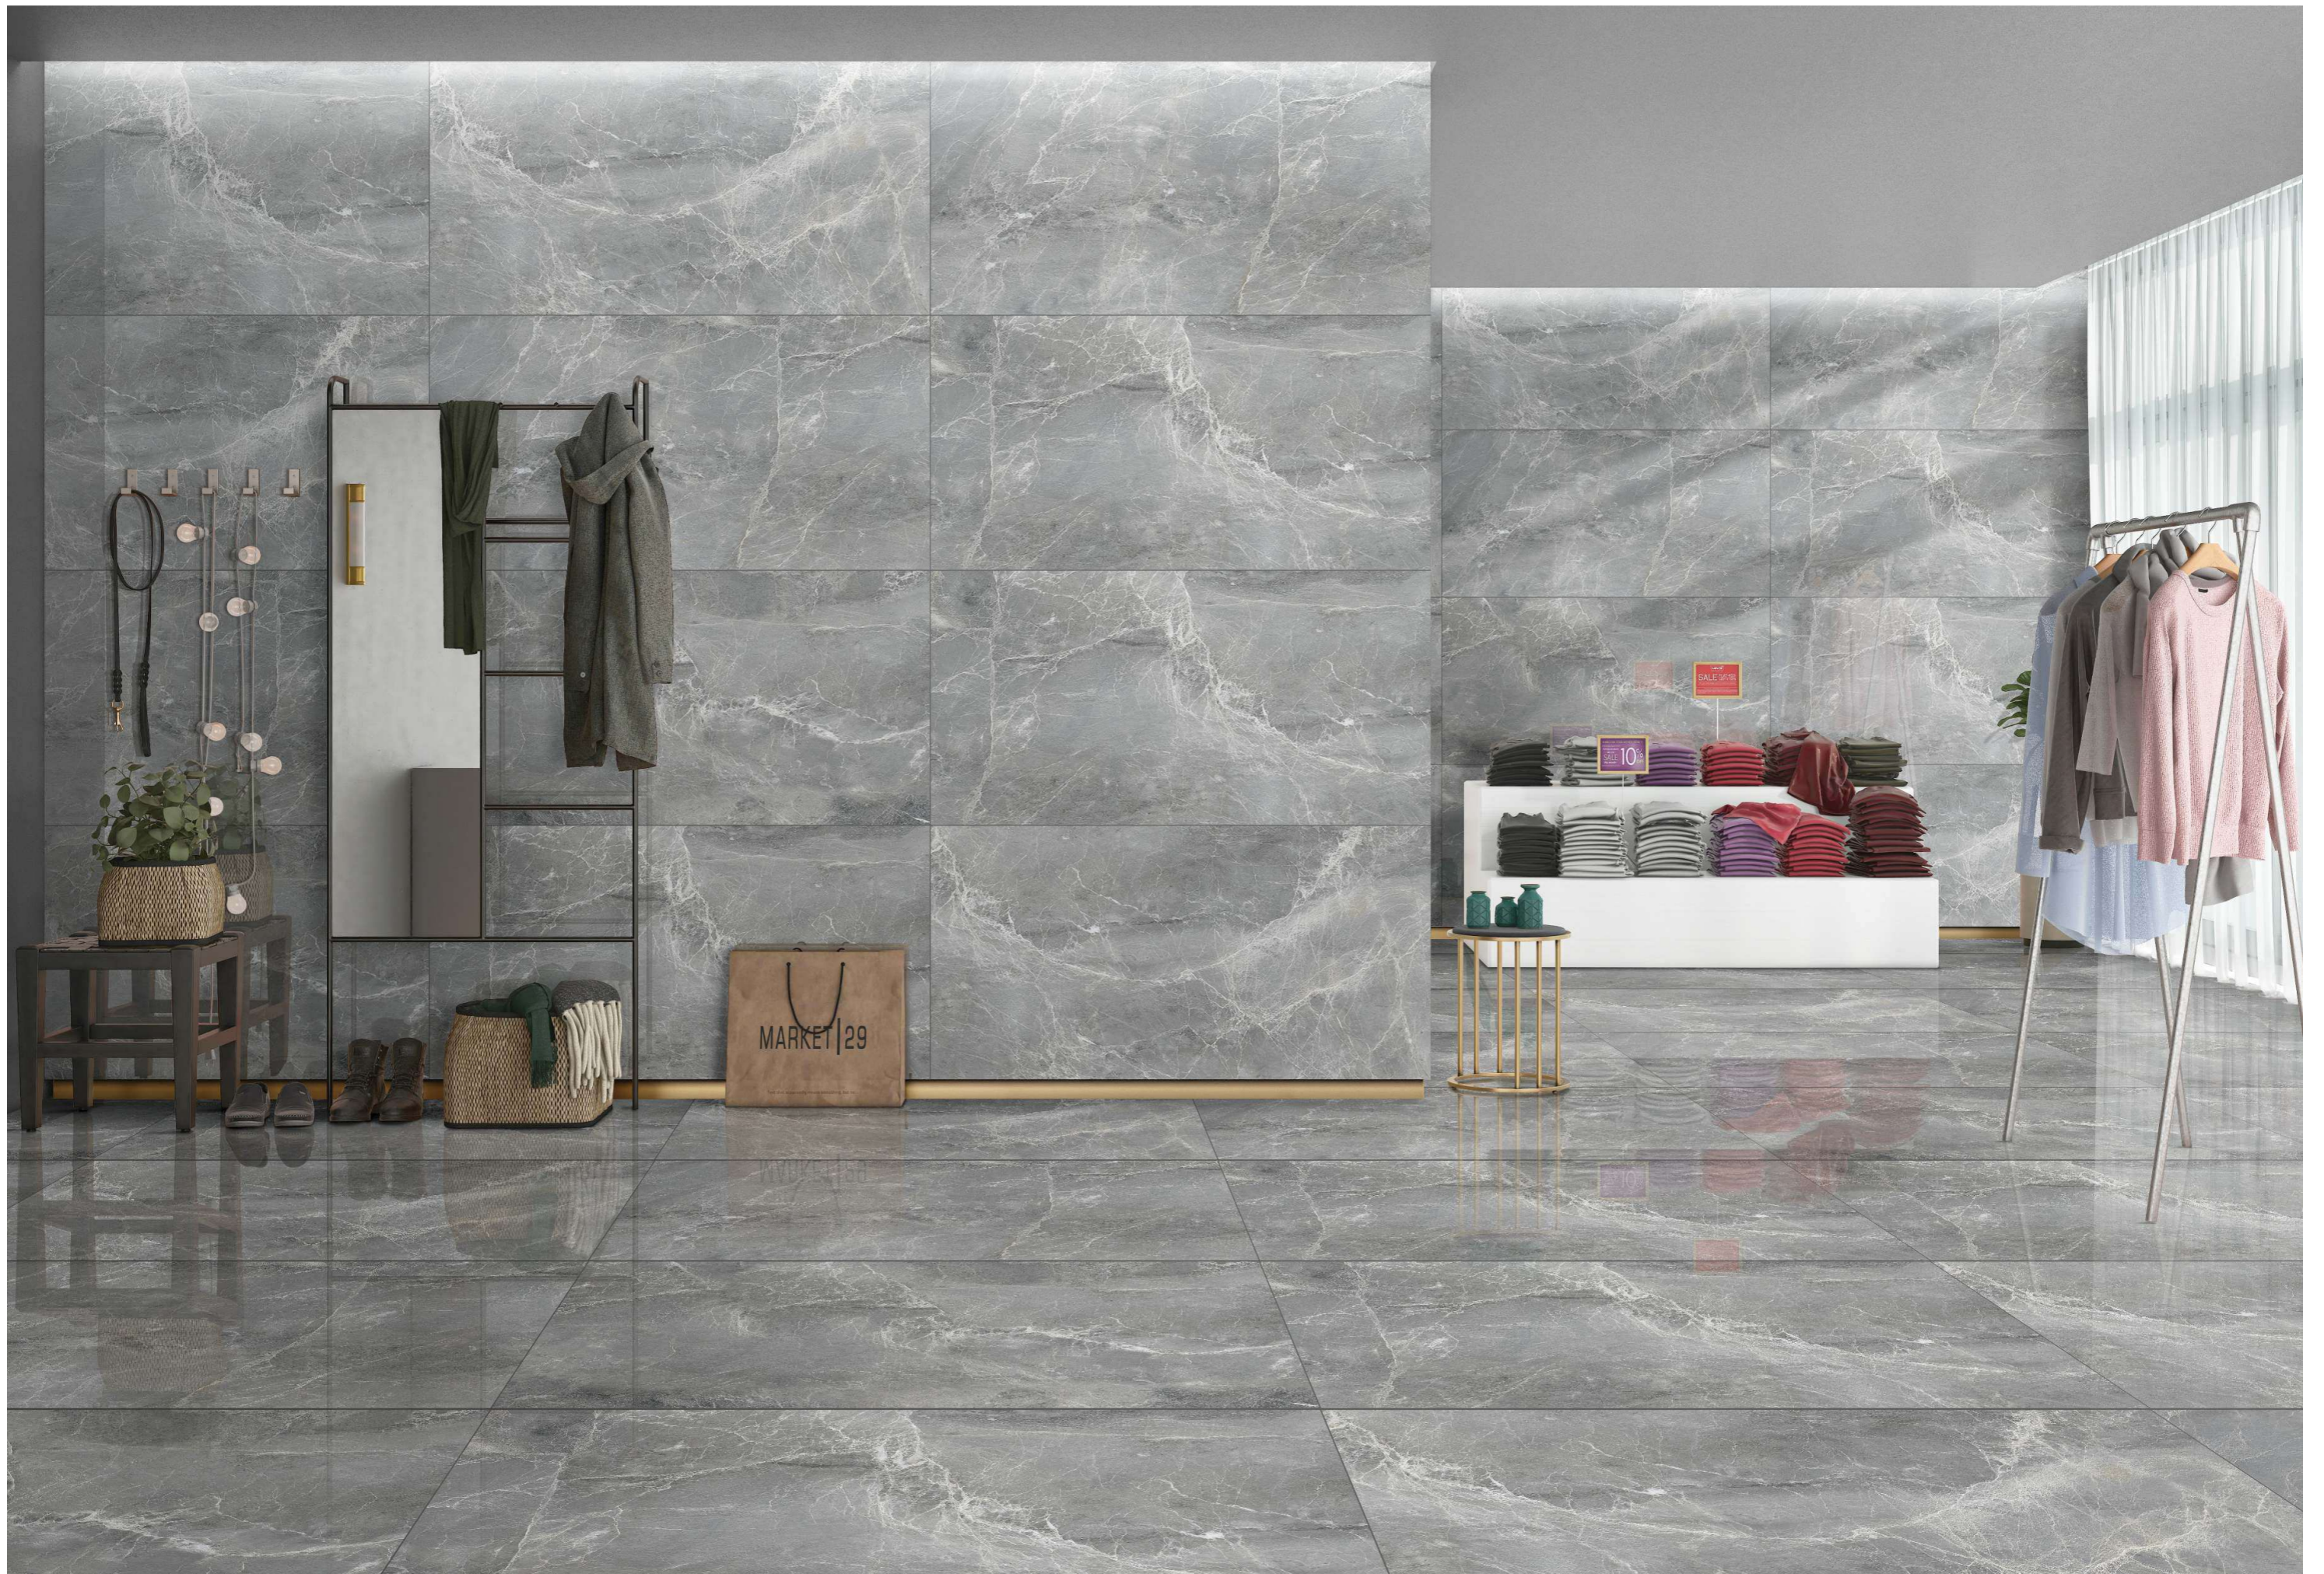

## ZOCALO BLACK

Finish :  
**GLOSSY SURFACE**

Thickness :  
**8.5MM**

Size :  
**600X1200MM**  
**60X120CM**  
**2'X4'**

MARKET | 29

SALE 10%

SALE 30%

**lizon**  
CERAMICA

## ZOCALO BROWN

Finish :  
**GLOSSY SURFACE**

Thickness :  
**8.5MM**

Size :  
**600X1200MM**  
**60X120CM**  
**2'X4'**

8  
RANDOMS