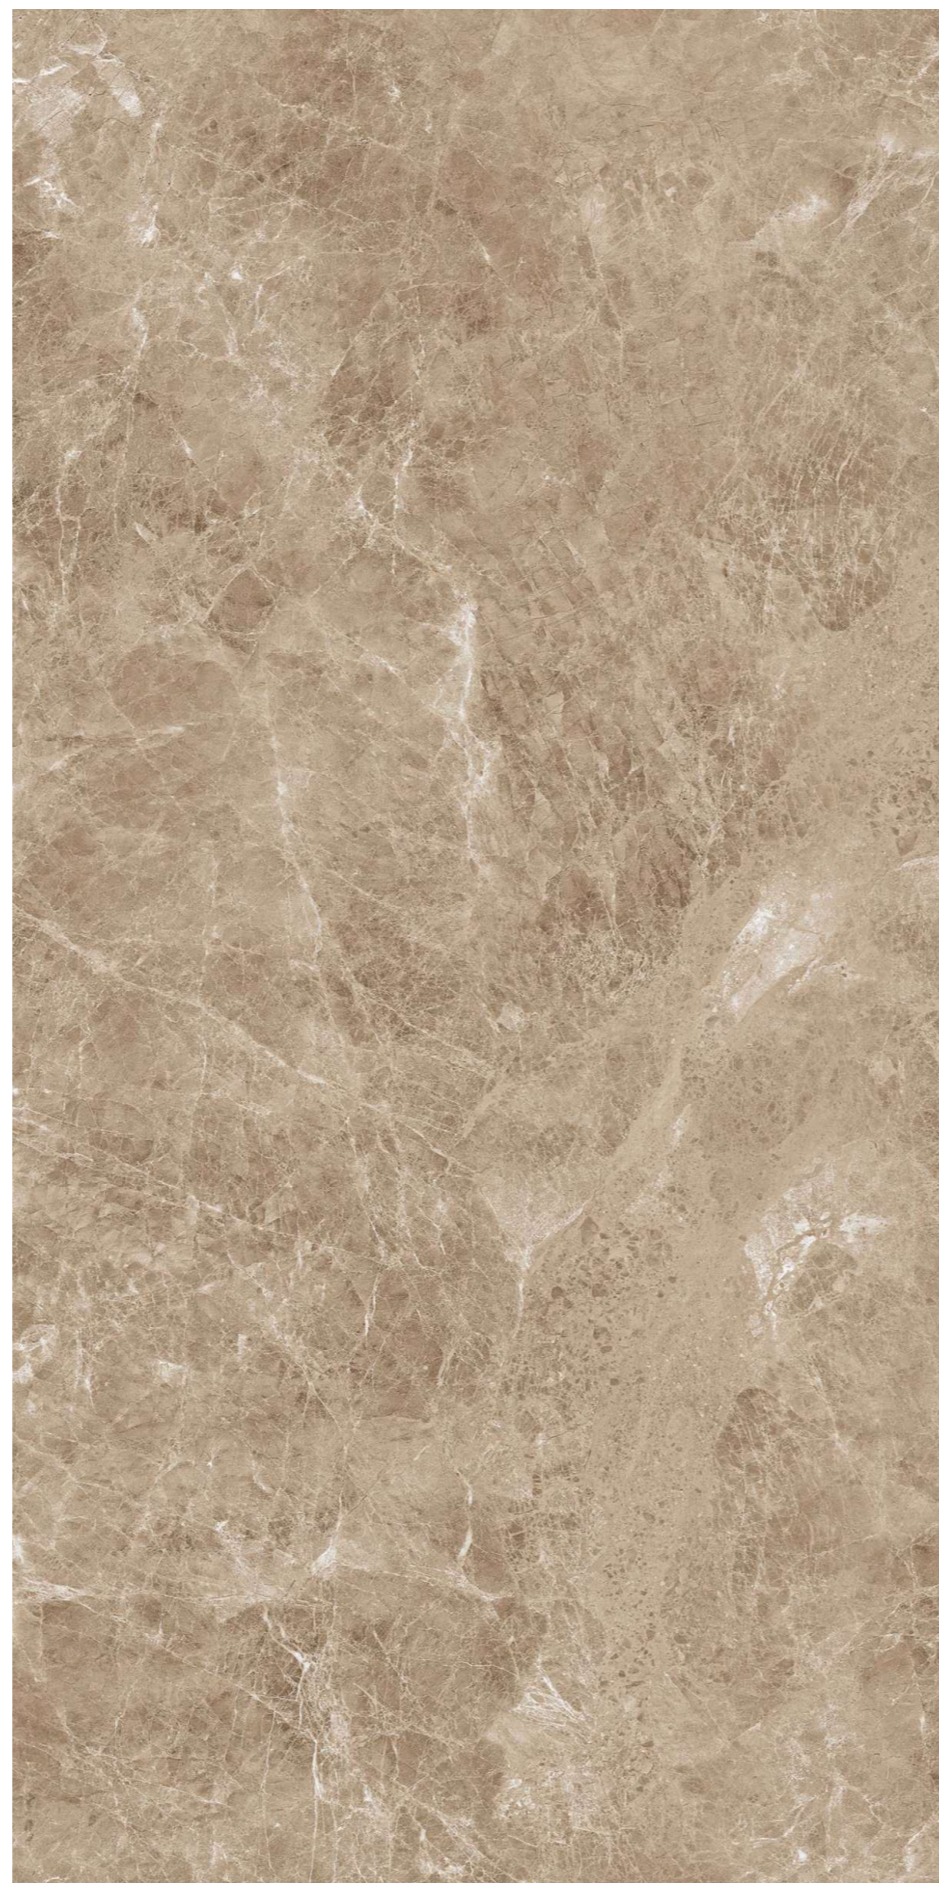

## LOGGER BROWN

Finish :  
**GLOSSY SURFACE**

Thickness :  
**8.5MM**

Size :  
**600X1200MM**  
**60X120CM**  
**2'X4'**

**lizon**  
CERAMICA