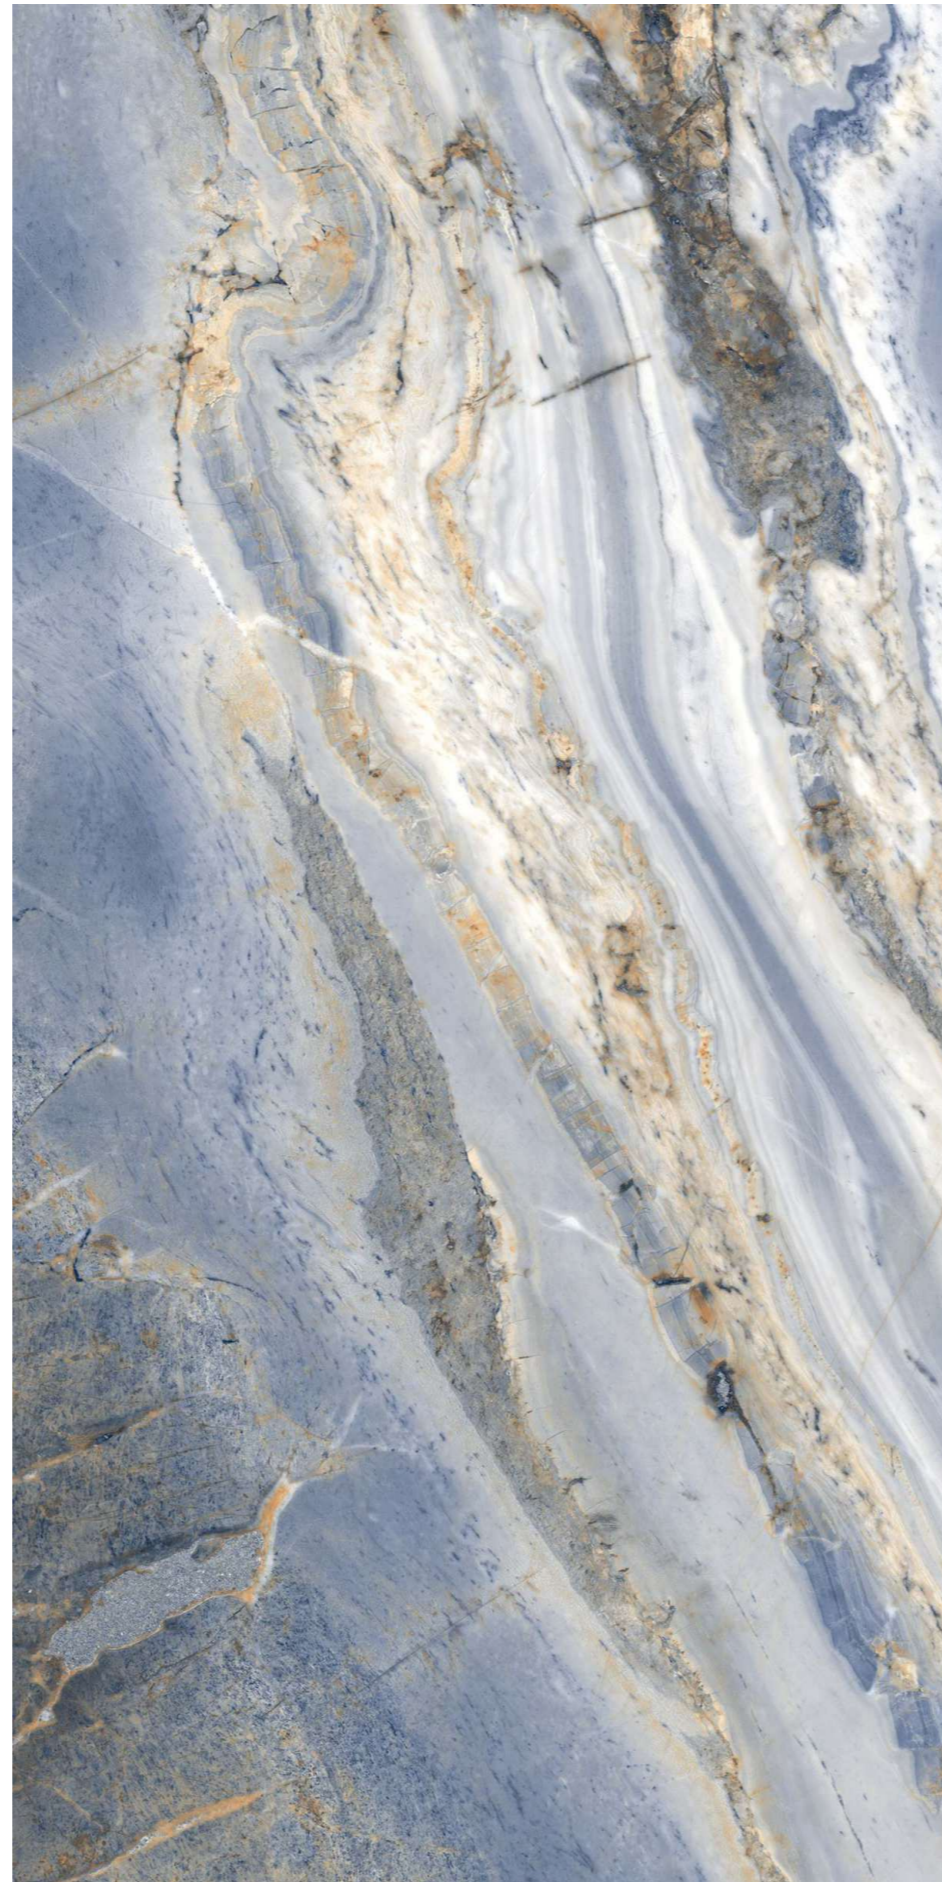

# LOIRA BLUE

Finish :  
**GLOSSY SURFACE**

Thickness :  
**8.5MM**

Size :  
**600X1200MM**  
**60X120CM**  
**2'X4'**

4  
RANDOMS

**lizon**  
CERAMICA