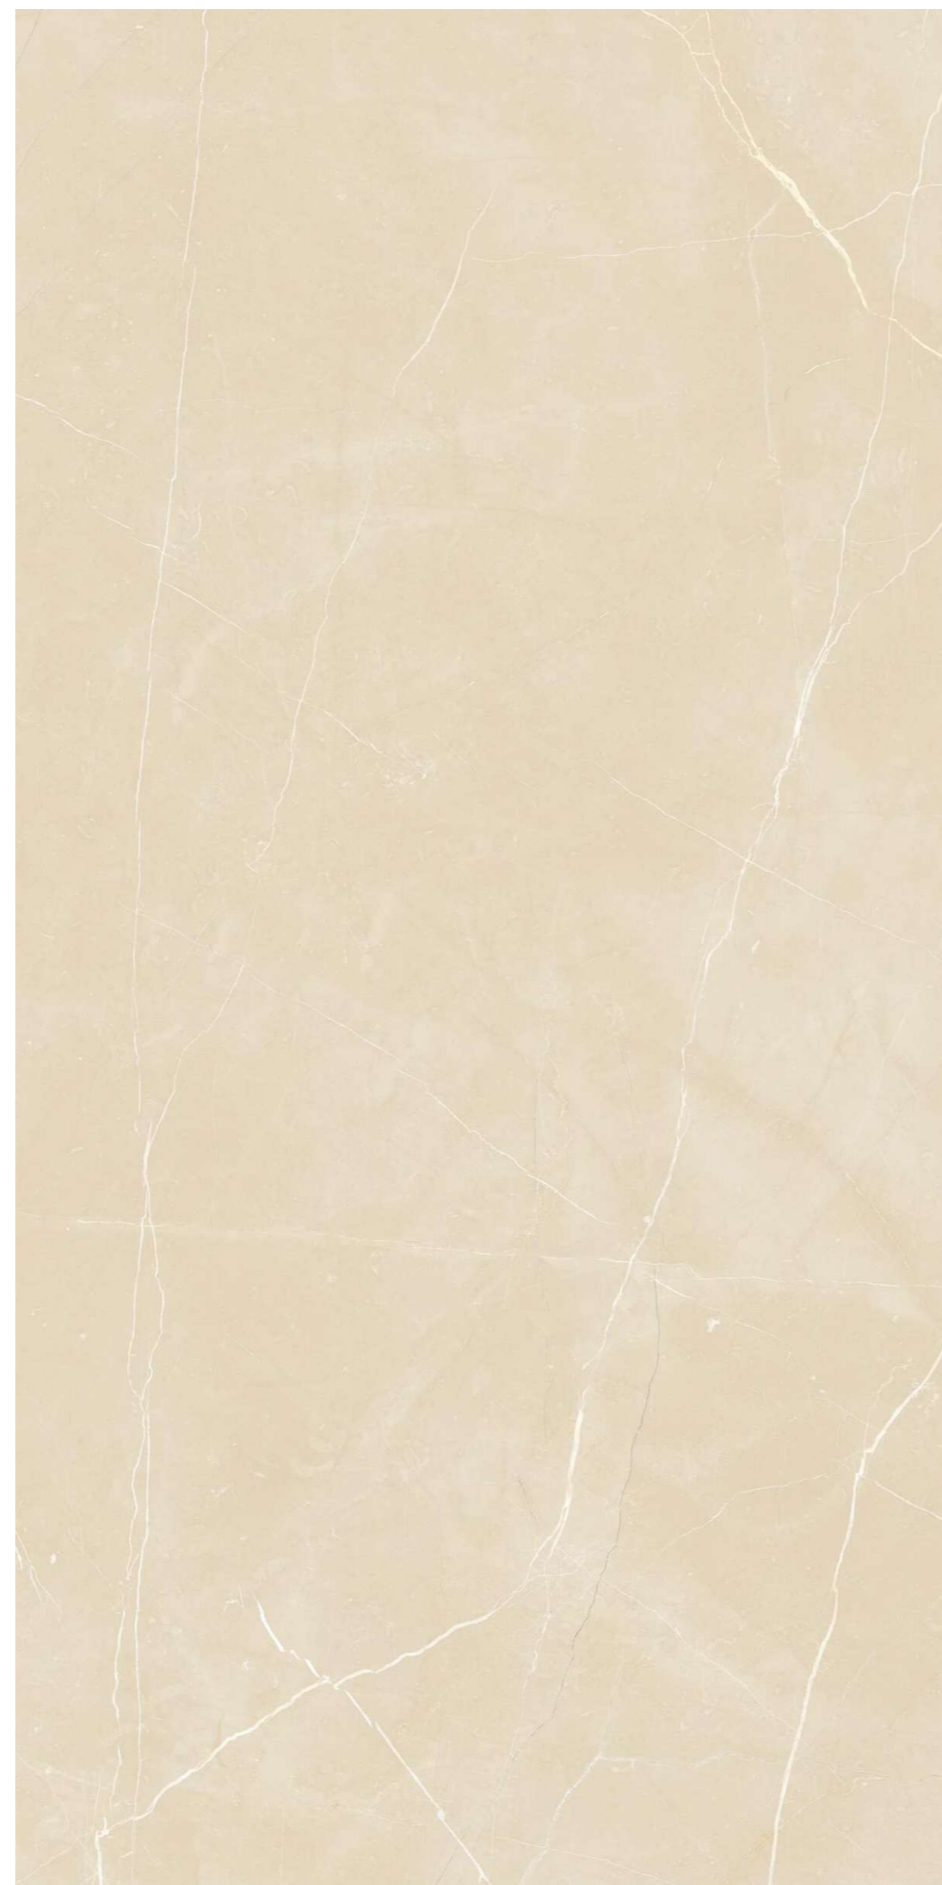

LEMOSA CREMA

Finish :
GLOSSY SURFACE

Thickness :
8.5MM

Size :
600X1200MM
60X120CM
2'X4'