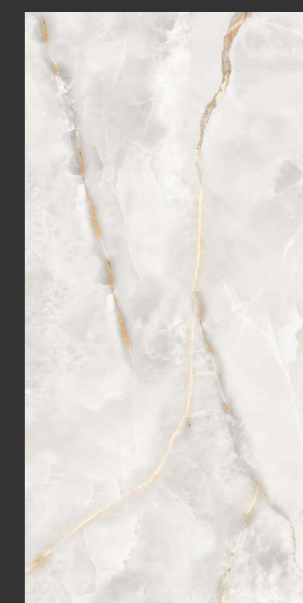

REGAL ONYX

Finish :
GLOSSY SURFACE

Thickness :
8.5MM

Size :
600X1200MM
60X120CM
2'X4'