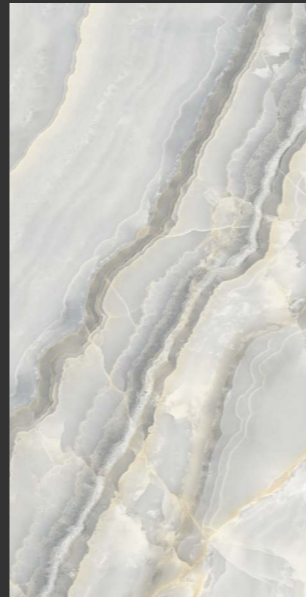

FAINT ONYX GREY

Finish :
GLOSSY SURFACE

Thickness :
8.5MM

Size :
600X1200MM
60X120CM
2'X4'