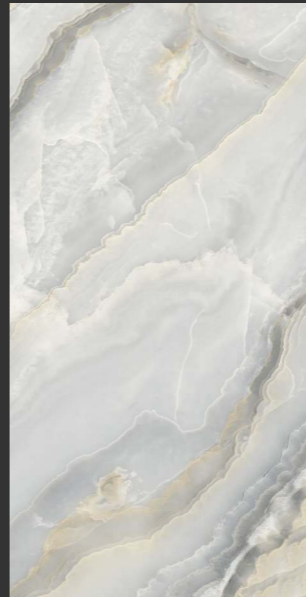

FAINT ONYX GREY

Finish :
GLOSSY SURFACE

Thickness :
8.5MM

Size :
600X1200MM
60X120CM
2'X4'