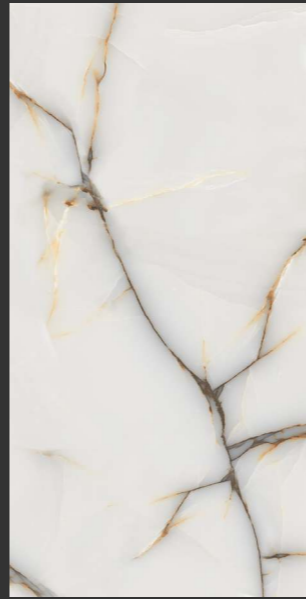

ITALIAN ICE ONYX

Finish :
GLOSSY SURFACE

Thickness :
8.5MM

Size :
600X1200MM
60X120CM
2'X4'