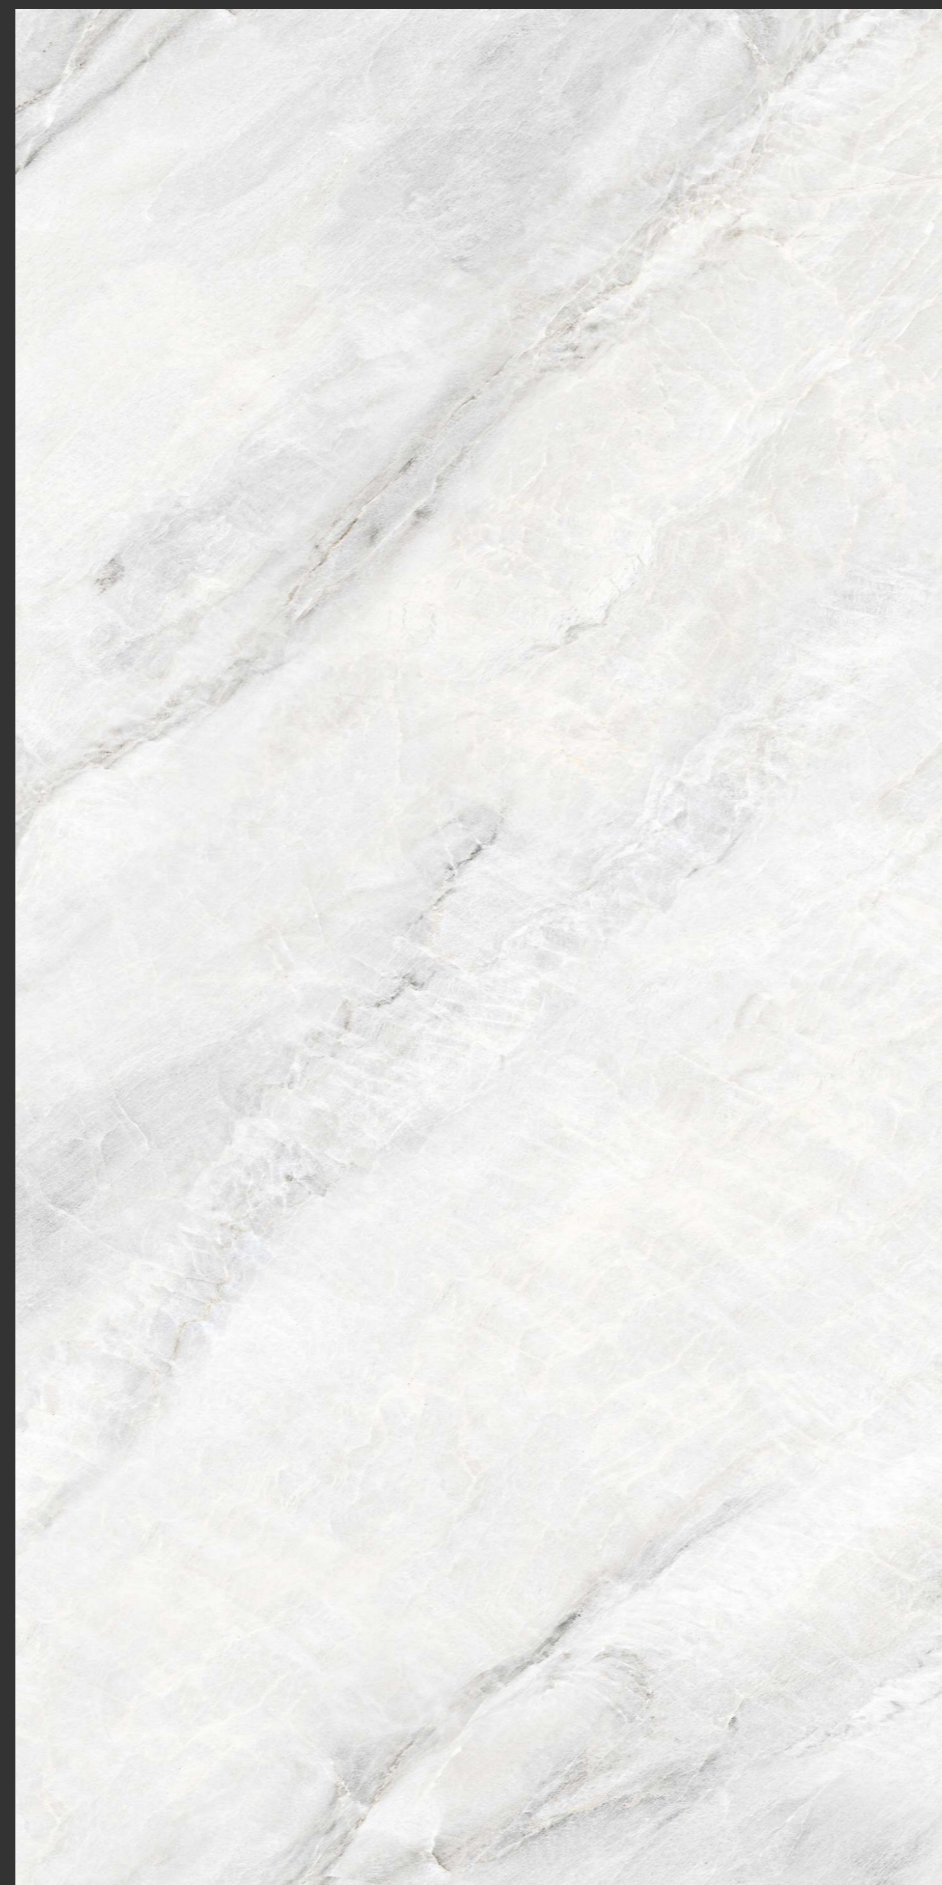

MARMI WHITE

Finish :
GLOSSY SURFACE

Thickness :
8.5MM

Size :
600X1200MM
60X120CM
2'X4'