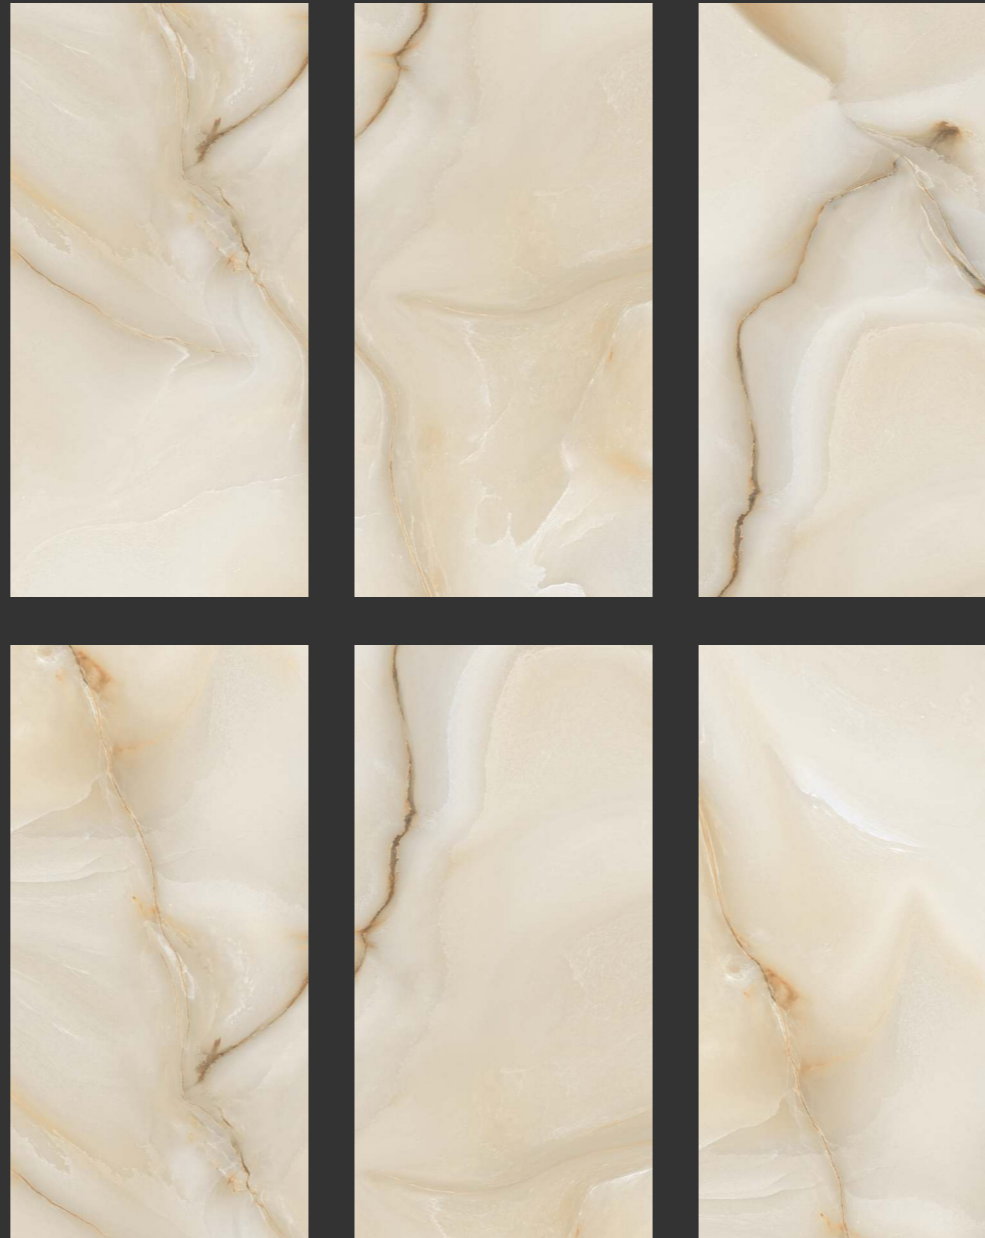

## LEROX WHITE

Finish :  
**GLOSSY SURFACE**

Thickness :  
**8.5MM**

Size :  
**600X1200MM**  
**60X120CM**  
**2'X4'**