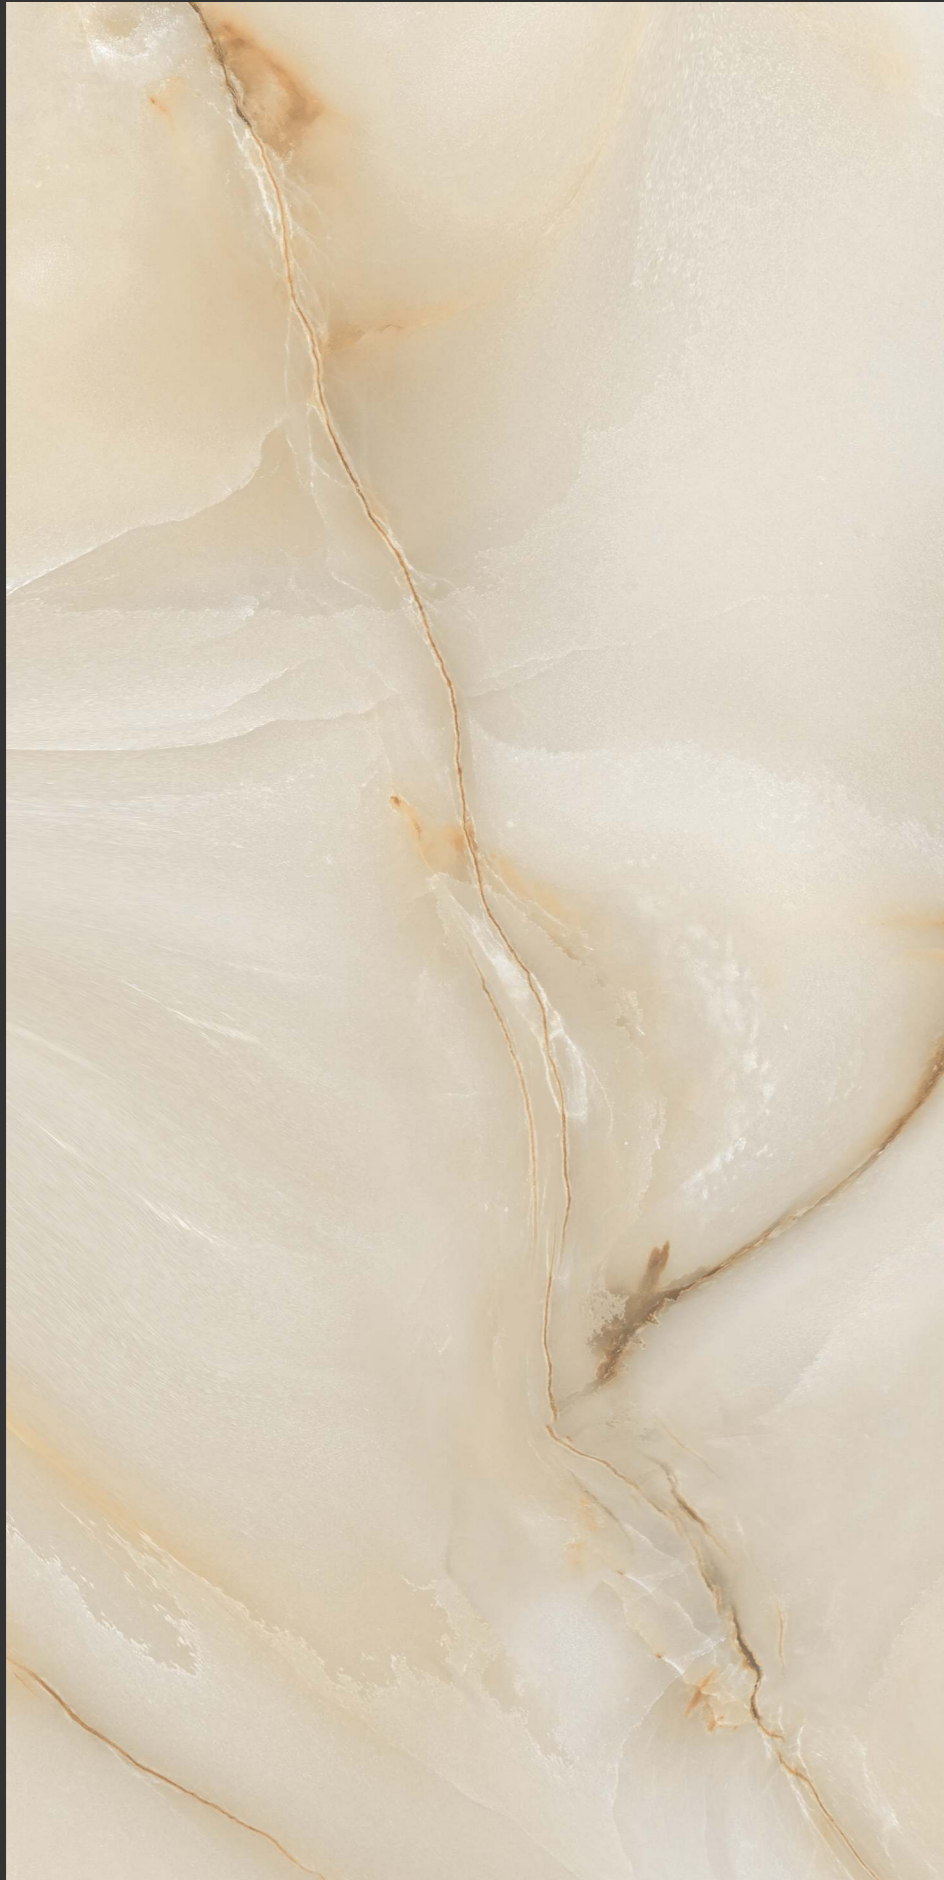

## LEROX WHITE

Finish :  
**GLOSSY SURFACE**

Thickness :  
**8.5MM**

Size :  
**600X1200MM**  
**60X120CM**  
**2'X4'**