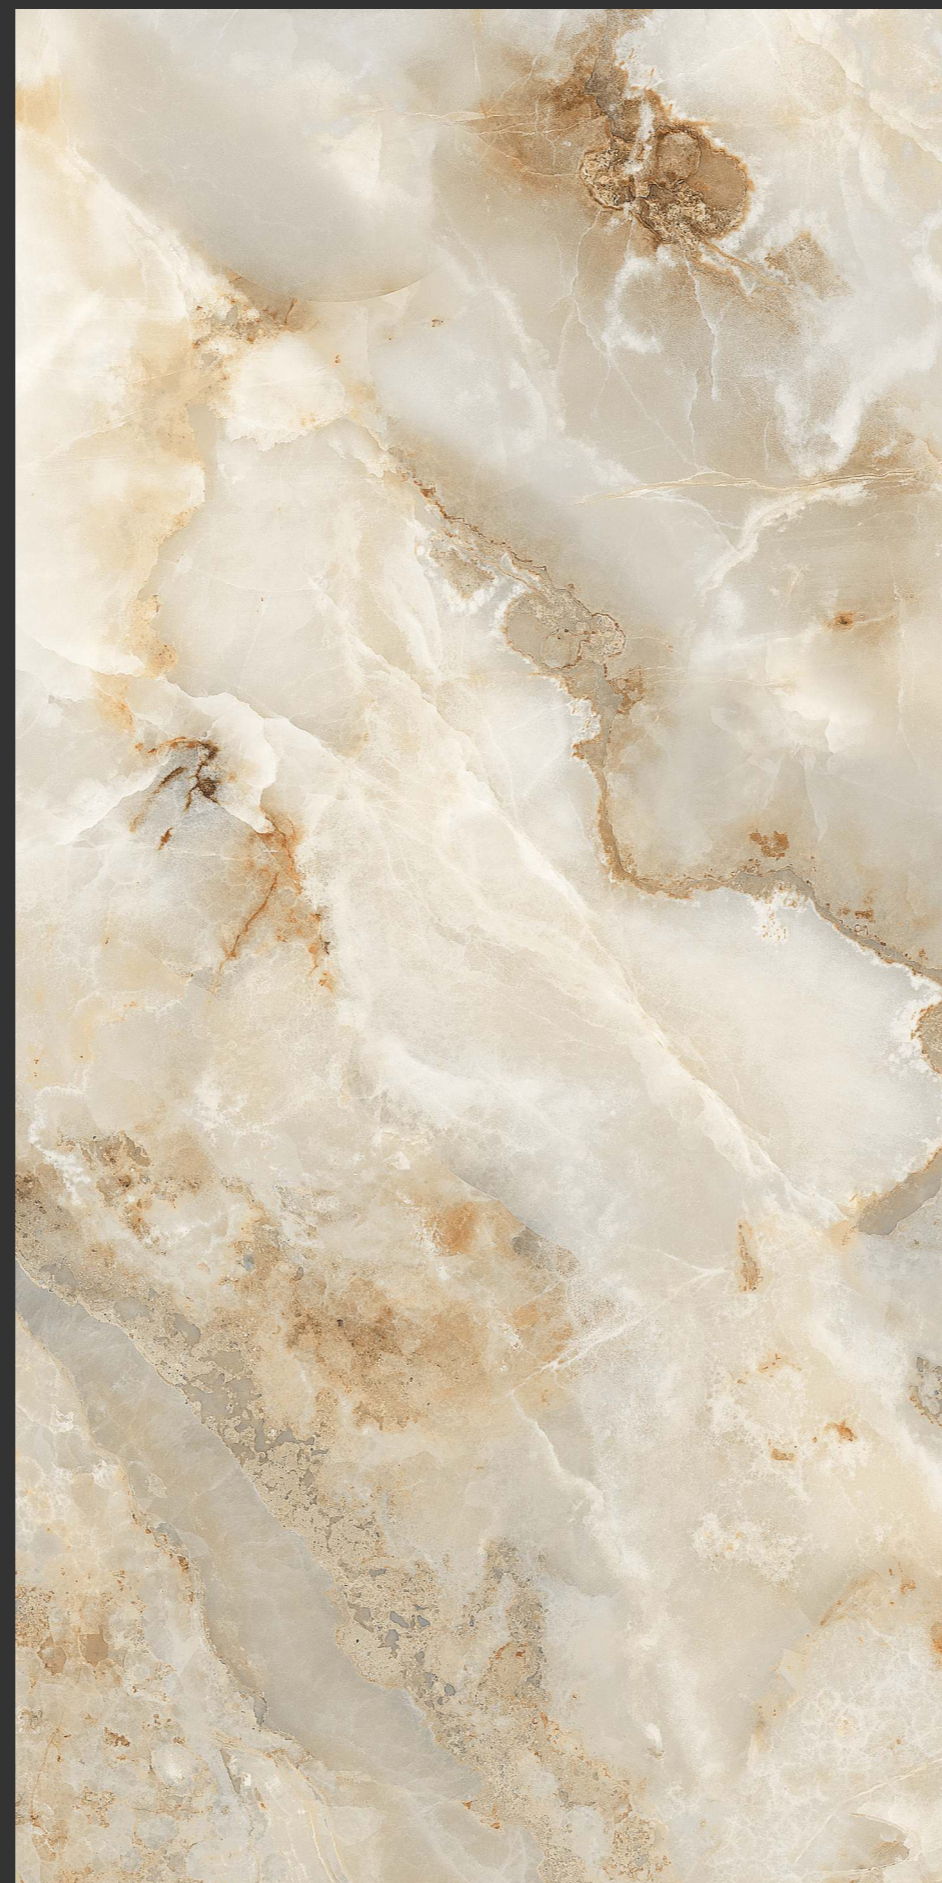

AURA ONYX

Finish :
GLOSSY SURFACE

Thickness :
8.5MM

Size :
600X1200MM
60X120CM
2'X4'