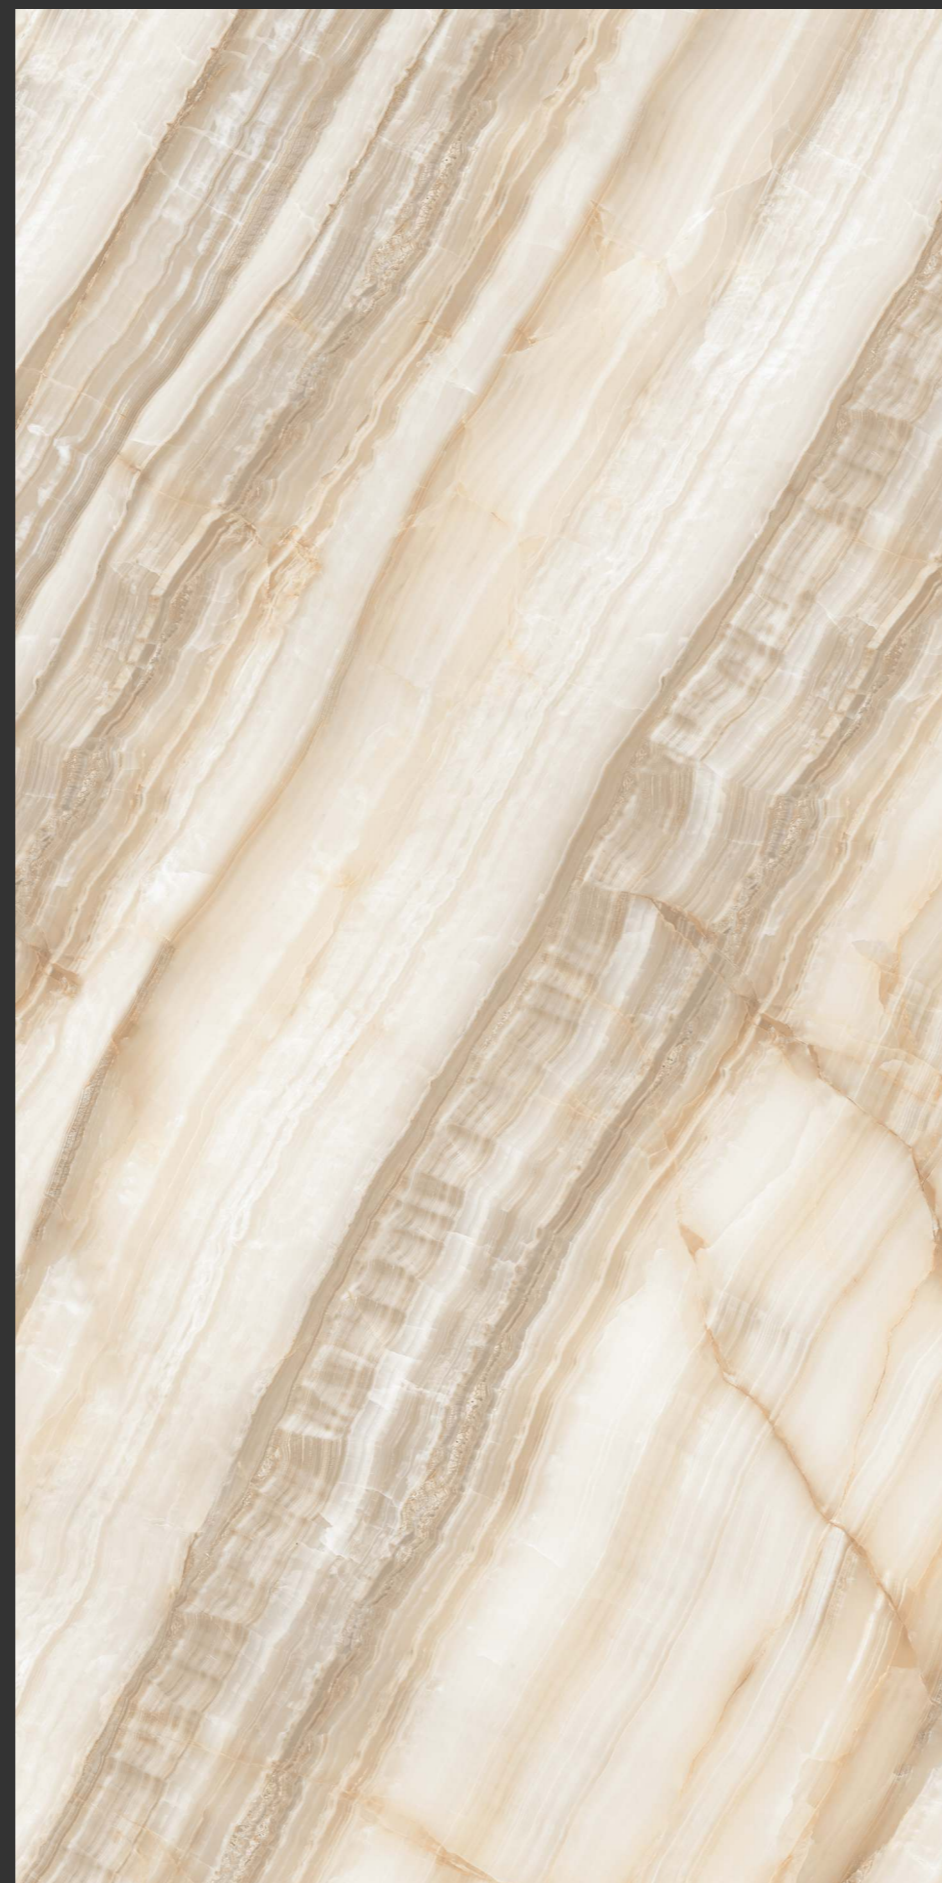

## MALENA BEIGE

Finish :  
**GLOSSY SURFACE**

Thickness :  
**8.5MM**

Size :  
**600X1200MM**  
**60X120CM**  
**2'X4'**