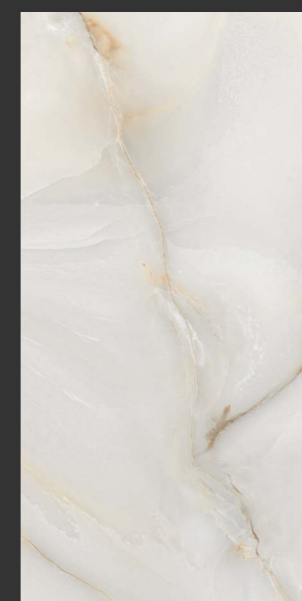

LILAC WHITE ONYX

Finish :
GLOSSY SURFACE

Thickness :
8.5MM

Size :
600X1200MM
60X120CM
2'X4'