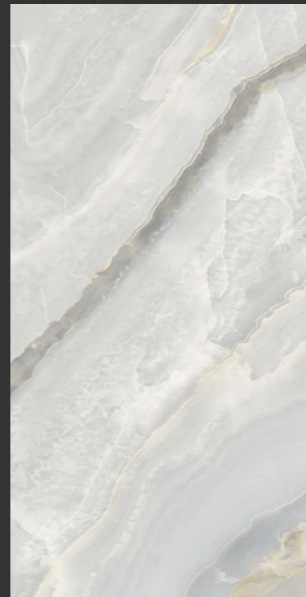

FAINT ONYX GREY

Finish :
GLOSSY SURFACE

Thickness :
8.5MM

Size :
600X1200MM
60X120CM
2'X4'