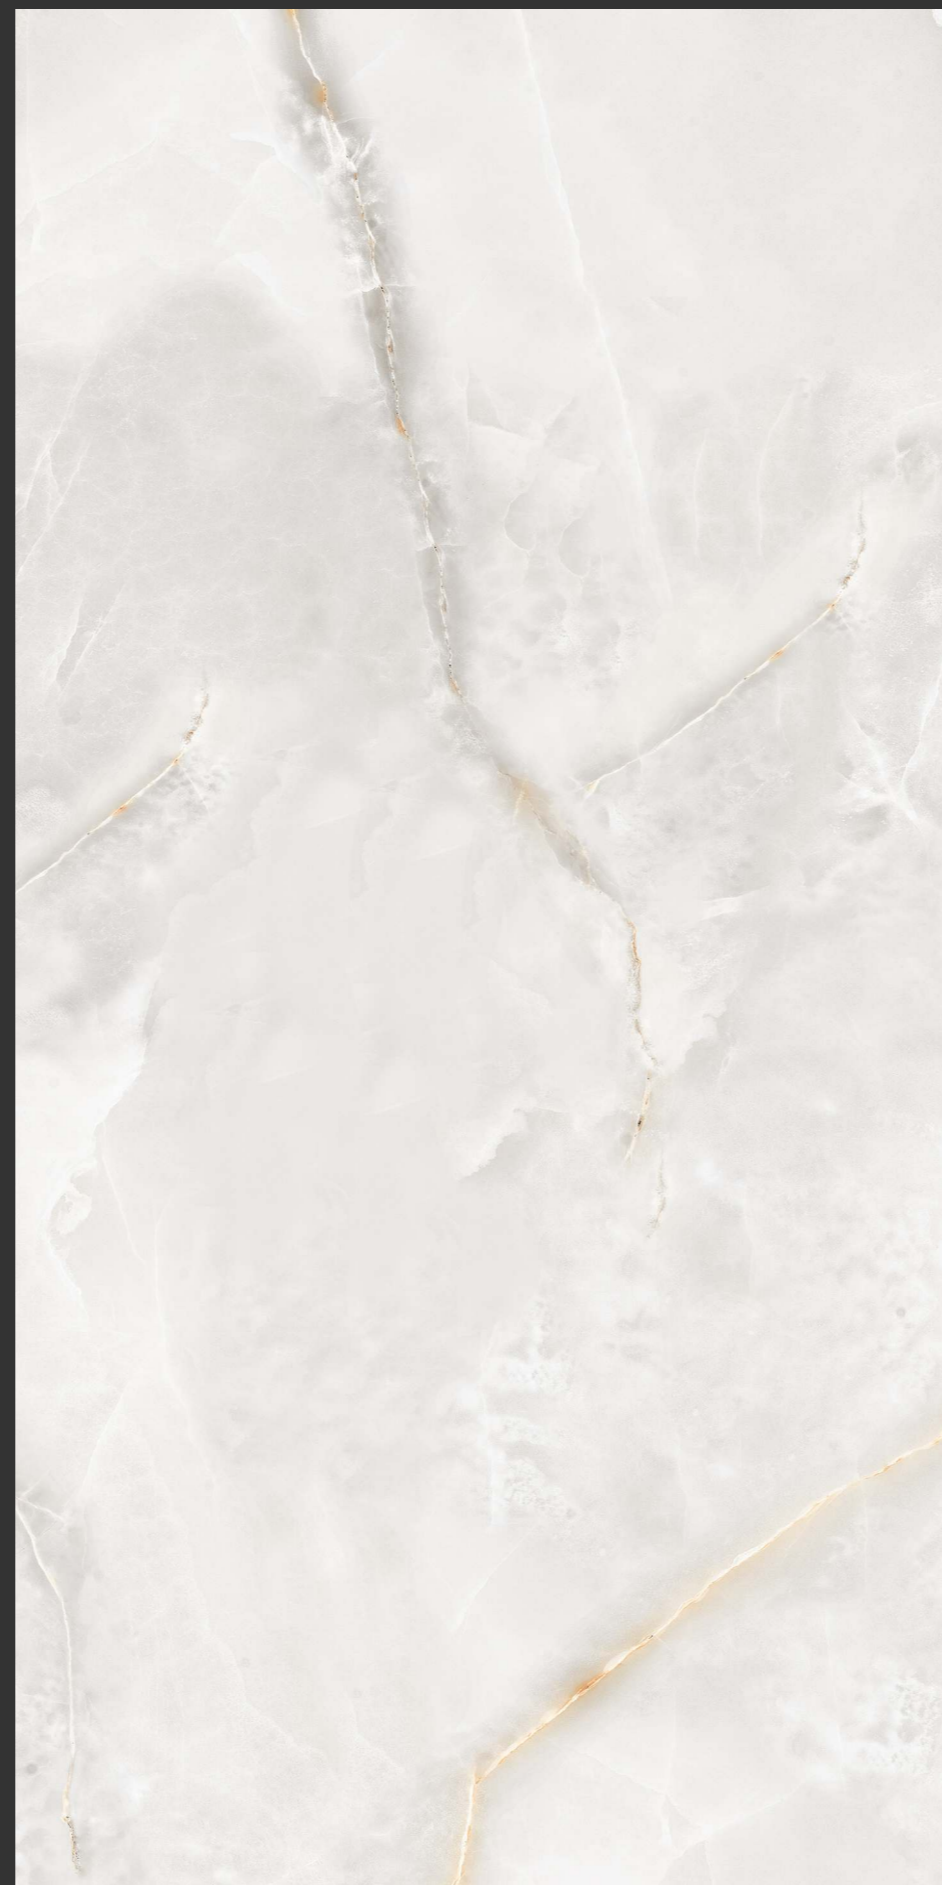

## REGAL ONYX

Finish :  
**GLOSSY SURFACE**

Thickness :  
**8.5MM**

Size :  
**600X1200MM**  
**60X120CM**  
**2'X4'**