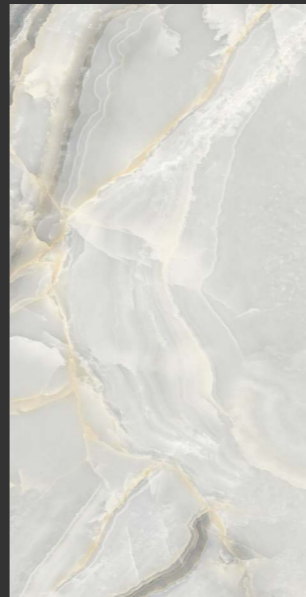

FAINT ONYX GREY

Finish :
GLOSSY SURFACE

Thickness :
8.5MM

Size :
600X1200MM
60X120CM
2'X4'